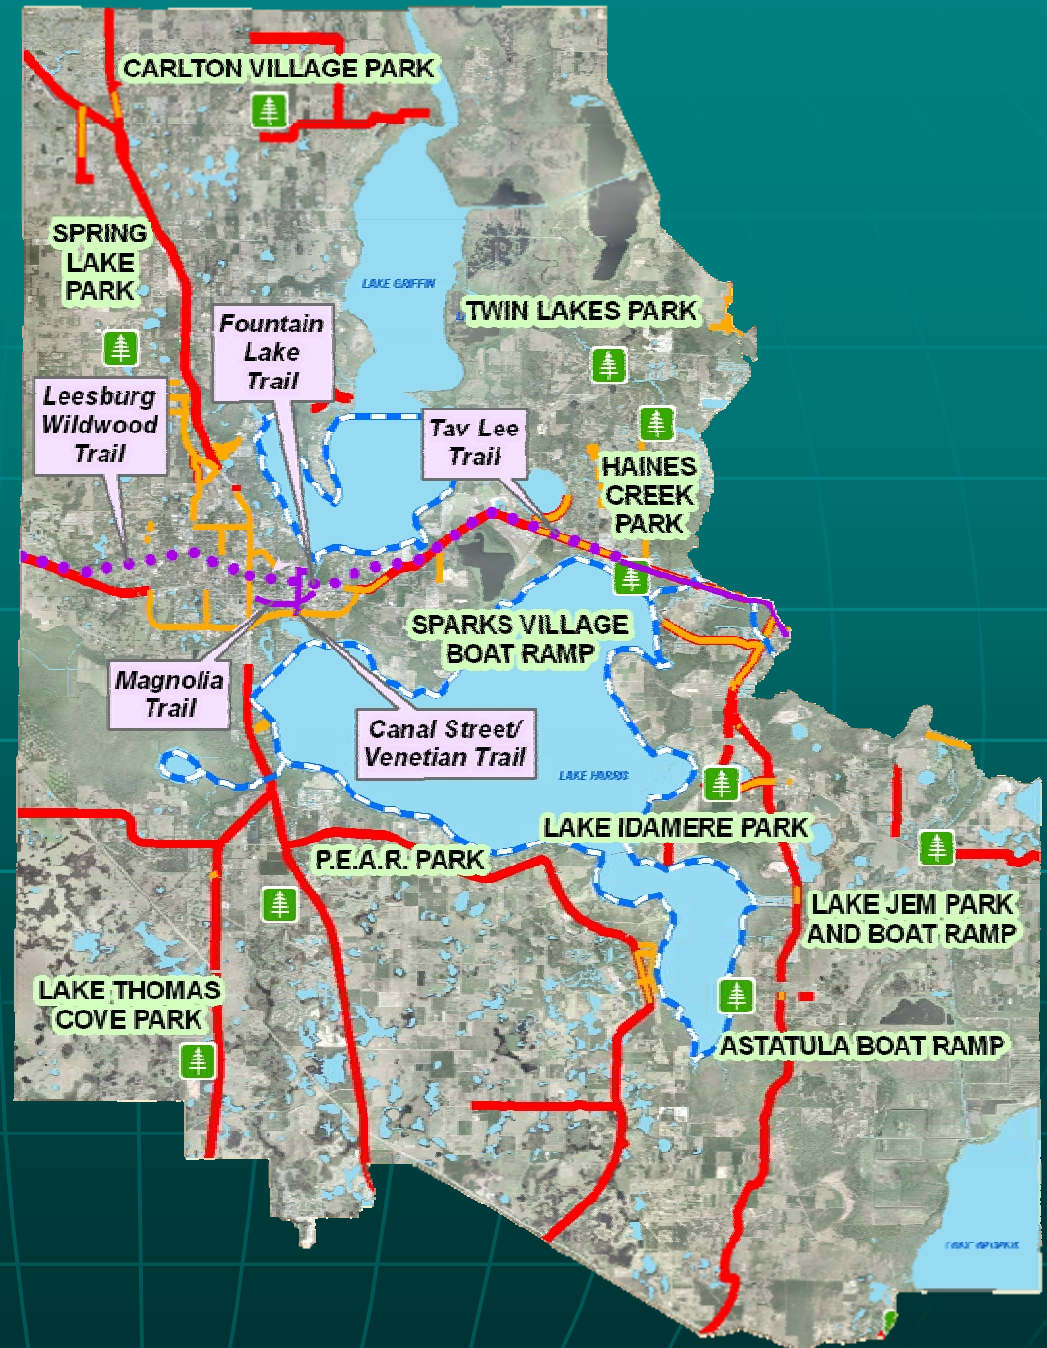

Florida's Multi-Use Trail Network

Lake County: *An Integral Link*

Lake County Park Impact Fee Districts

- North District
- Central District
- South District

Focus on the South District

South
Park
Benefit
District

*In Central
Lake County*

County Road 25A

Sidewalks

*In Central
Lake County*

Griffin Road

County Parks

Central Park Benefit District

P.E.A. R. Park

Focus on the North District

North
Park
Benefit
District

Lake County Parks & Trails

North Park Benefit District

Paved Shoulders

*In North
Lake County*

Morningside Drive

Sidewalks

Arnold Brothers
Boat Ramp

Arnold Brothers Boat Ramp

MASTER PLAN

P.E.A.R. Park Master Plan

Looking towards US 27

P.E.A.R. Park

P.E.A.R. Park

P.E.A.R. Park