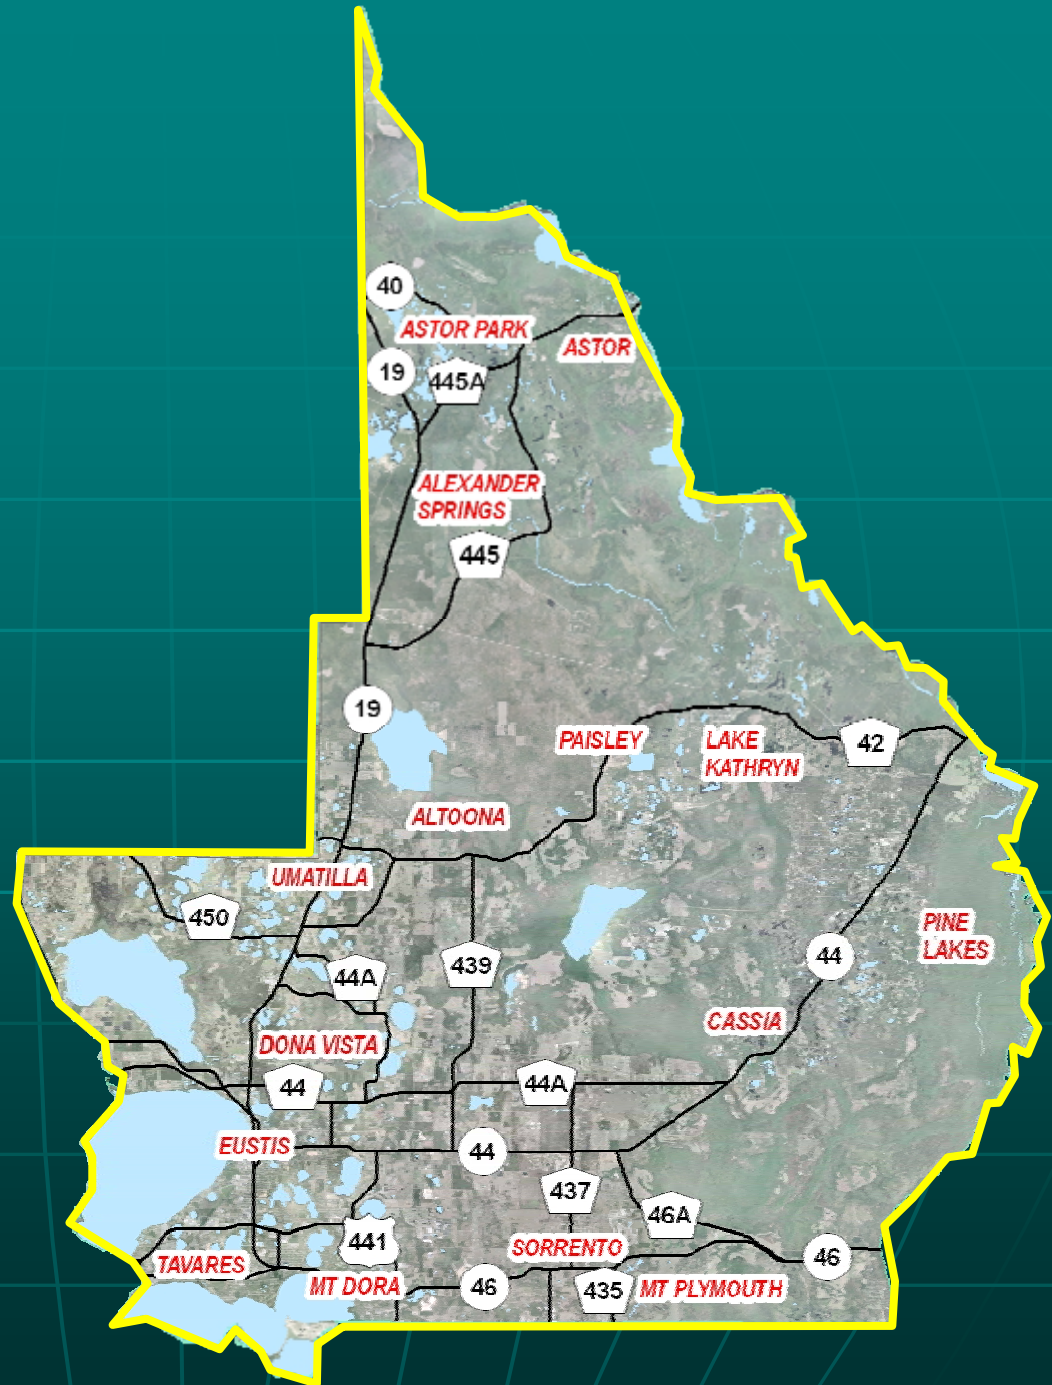

County Parks

South Park Benefit District

Ferndale Preserve

Focus on the Central District

Central
Park
Benefit
District

Lake County Parks & Trails

Central Park Benefit District

Paved Shoulders

*In Central
Lake County*

County Road 25A

Sidewalks

*In Central
Lake County*

Griffin Road

County Parks

Central Park Benefit District

P.E.A. R. Park

Focus on the North District

North
Park
Benefit
District

Lake County Parks & Trails

North Park Benefit District

Paved Shoulders

*In North
Lake County*

Morningside Drive

Sidewalks