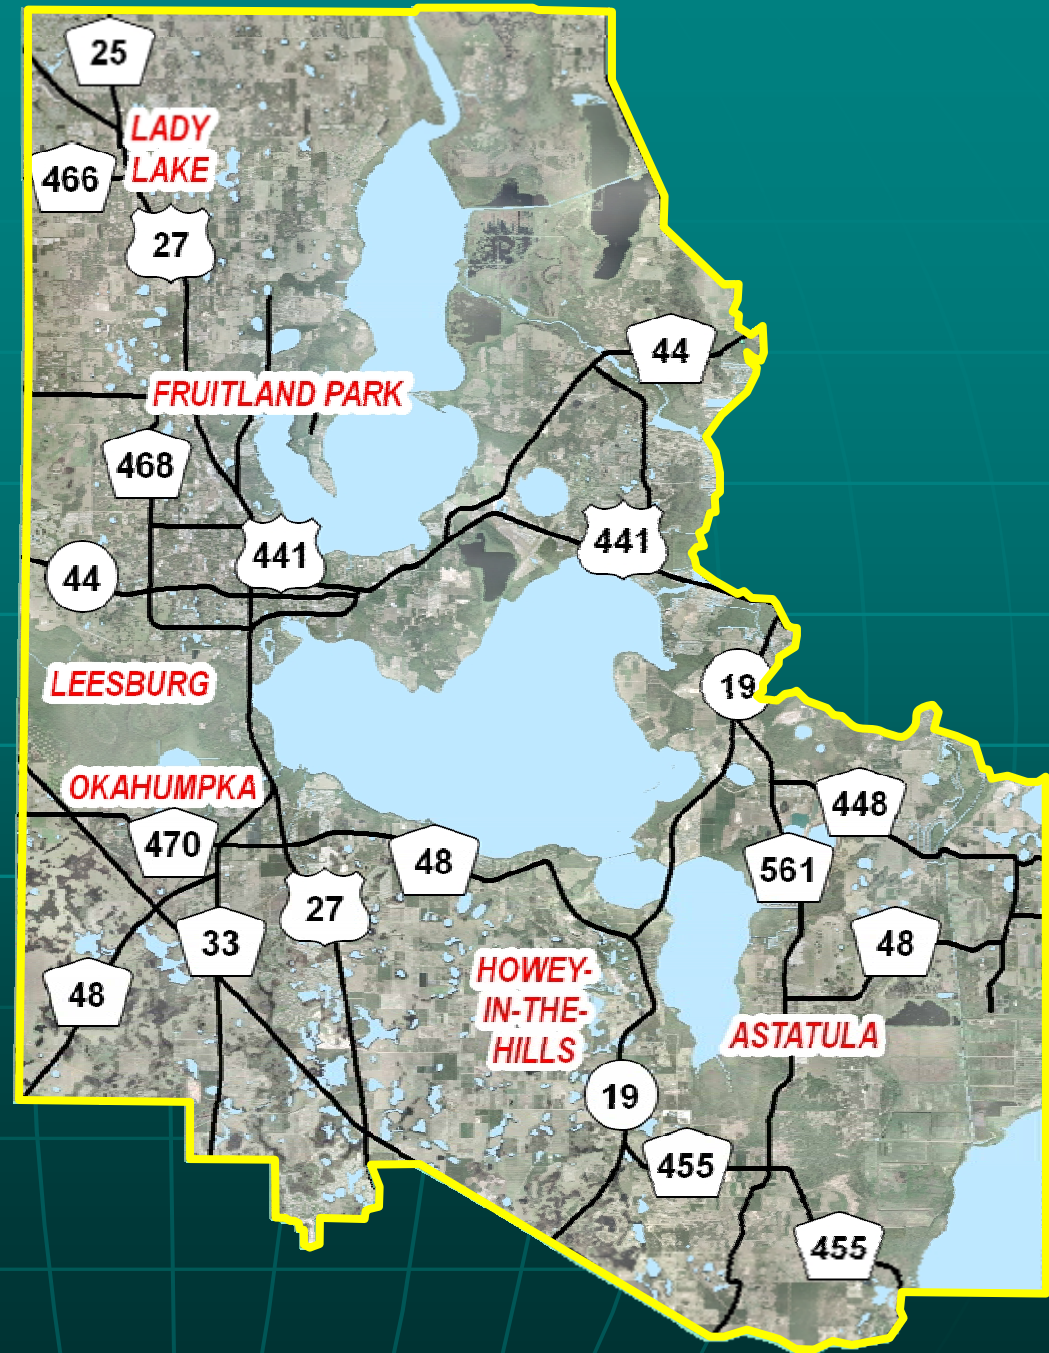

Florida's Multi-Use Trail Network

Lake County: *An Integral Link*

Lake County Park Impact Fee Districts

- North District
- Central District
- South District

Focus on the South District

South
Park
Benefit
District

Lake County Parks & Trails

South Park Benefit District

Paved Shoulders

*In South
Lake County*

County Road 455

Sidewalks

*In South
Lake County*

Citrus Tower Blvd

County Parks

South Park Benefit District

Ferndale Preserve

Focus on the Central District

Central
Park
Benefit
District

Lake County Parks & Trails

Central Park Benefit District

Paved Shoulders

*In Central
Lake County*

County Road 25A

Sidewalks

*In Central
Lake County*

Griffin Road

County Parks

Central Park Benefit District

P.E.A. R. Park