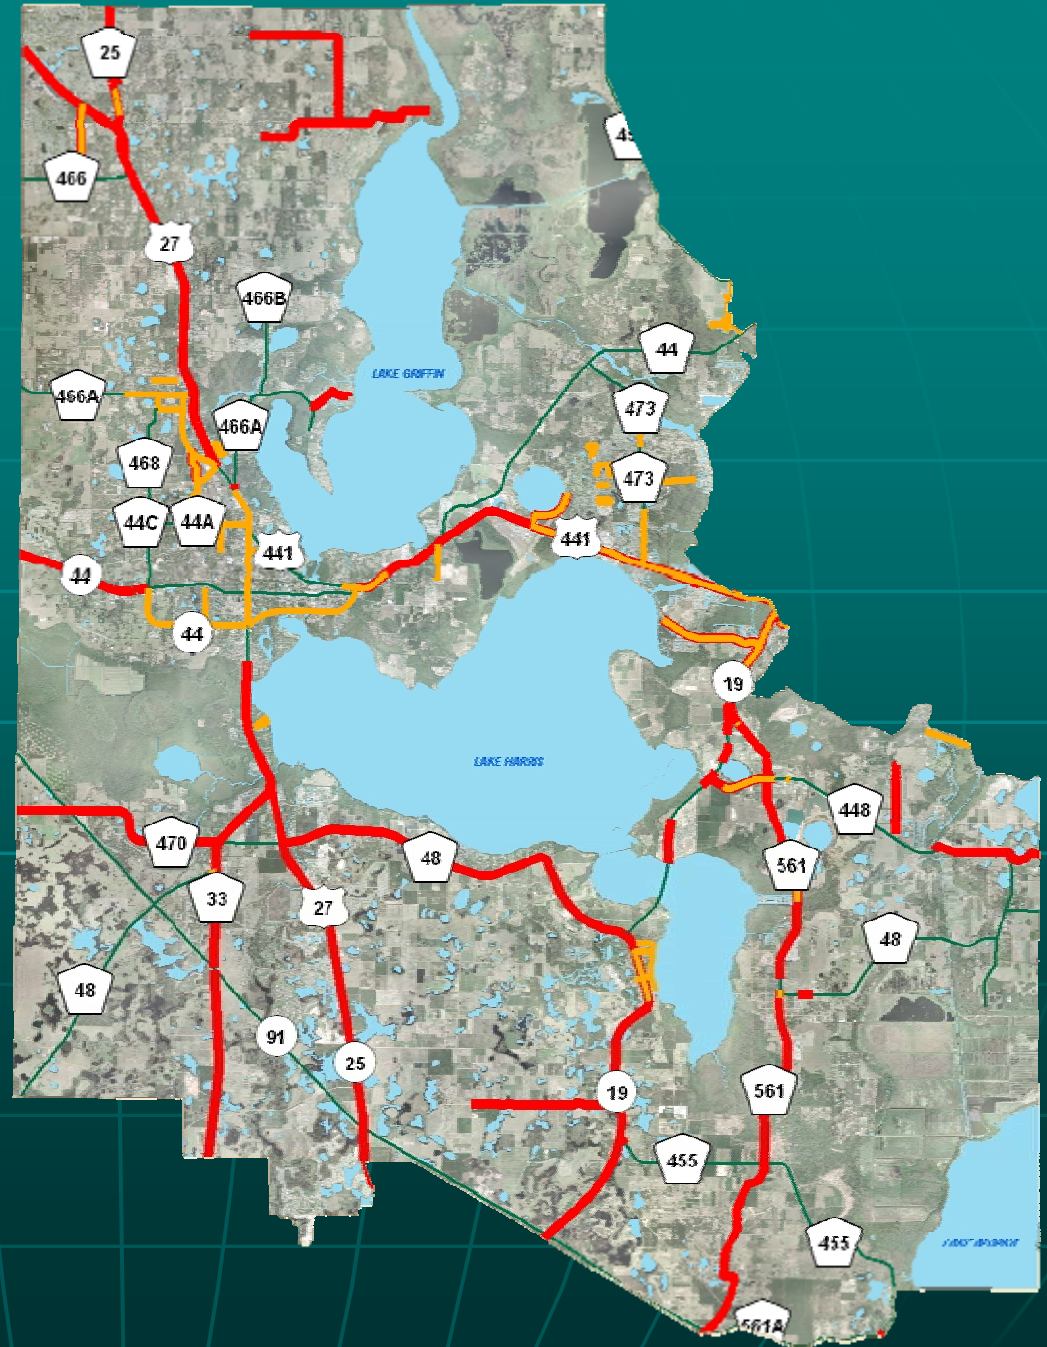

*In Central
Lake County*

County Road 25A

Sidewalks

*In Central
Lake County*

Griffin Road

County Parks

Central Park Benefit District

P.E.A. R. Park

Arnold Brothers
Boat Ramp

Arnold Brothers Boat Ramp

MASTER PLAN

P.E.A.R. Park Master Plan

Looking towards US 27

P.E.A.R. Park

P.E.A.R. Park

P.E.A.R. Park