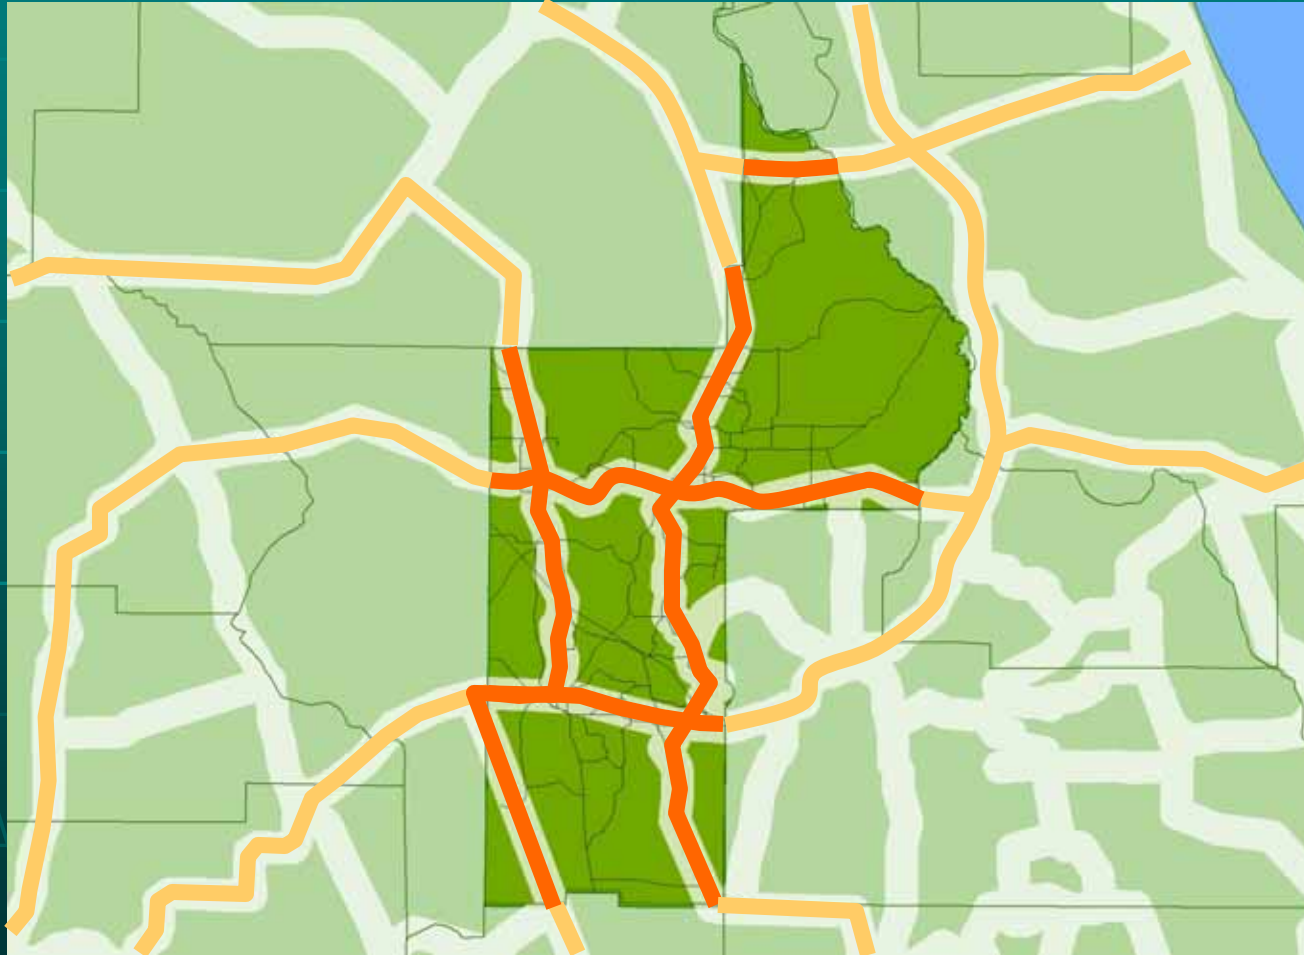

Florida's Multi-Use Trail Network

Lake County: *An Integral Link*

Lake County Park Impact Fee Districts

- North District
- Central District
- South District

Focus on the South District

South
Park
Benefit
District

Lake County Parks & Trails

South Park Benefit District

Paved Shoulders

*In South
Lake County*

County Road 455

Sidewalks

*In South
Lake County*

Citrus Tower Blvd

County Parks

South Park Benefit District

Ferndale Preserve

Focus on the Central District

Central
Park
Benefit
District

Lake County Parks & Trails

Central Park Benefit District

Paved Shoulders