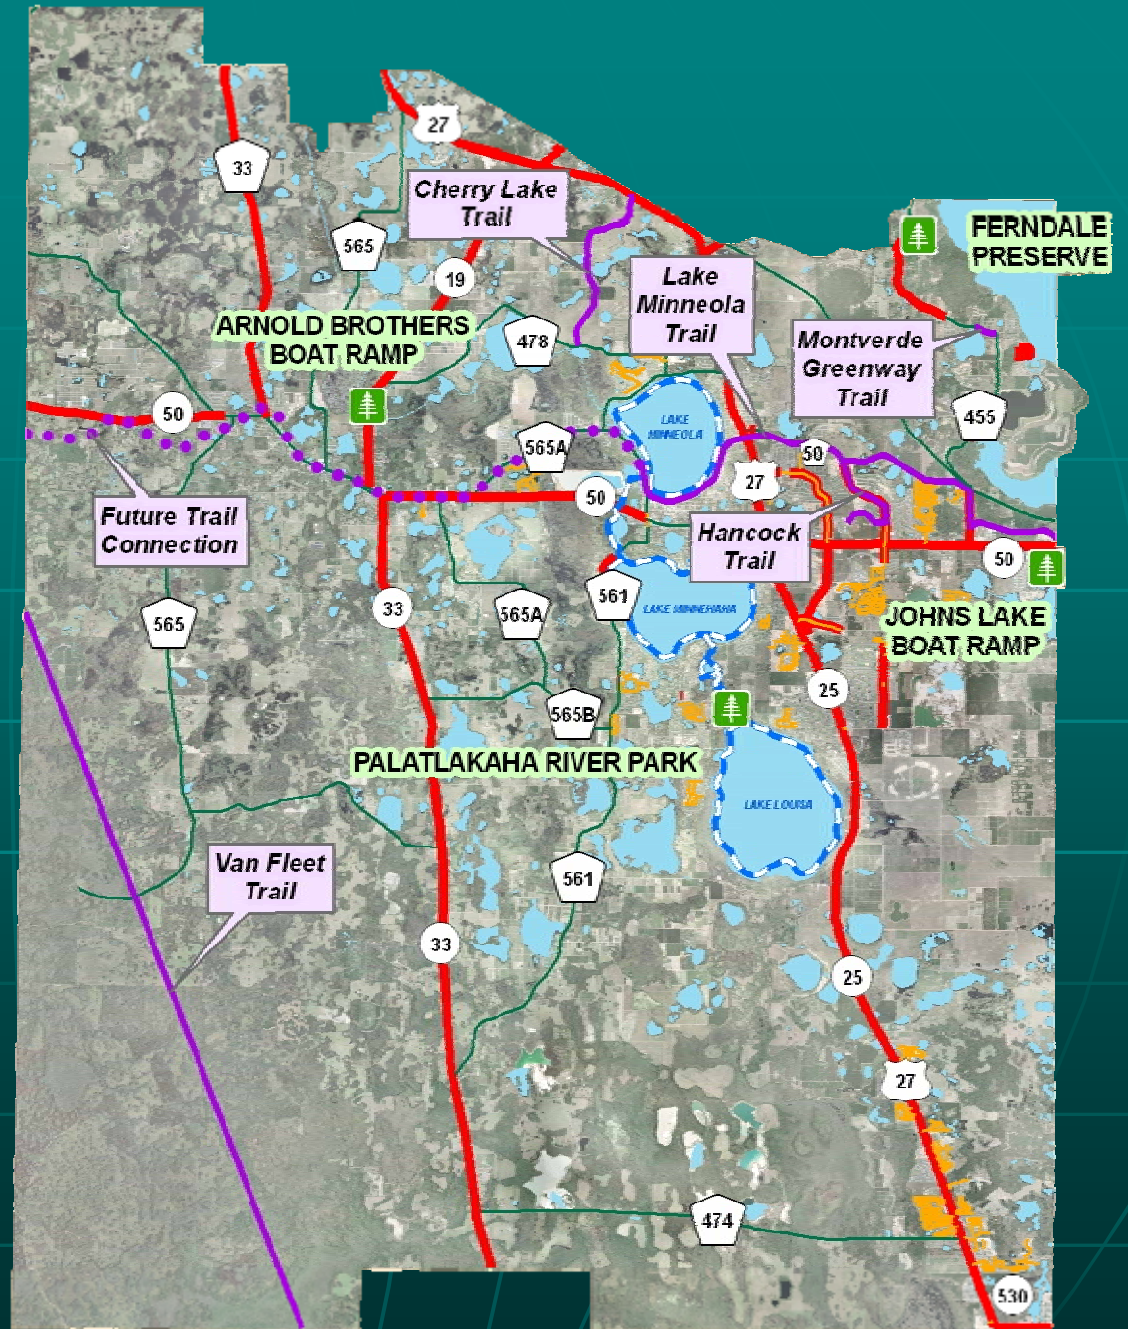

Florida's Multi-Use Trail Network

Lake County: *An Integral Link*

Lake County Park Impact Fee Districts

- North District
- Central District
- South District

Focus on the South District

South
Park
Benefit
District

Lake County Parks & Trails

South Park Benefit District

Paved Shoulders

*In South
Lake County*

County Road 455

Sidewalks

*In South
Lake County*

Citrus Tower Blvd

County Parks

South Park Benefit District

Ferndale Preserve

Focus on the Central District

Central
Park
Benefit
District

Lake County Parks & Trails

Central Park Benefit District

Paved Shoulders

Arnold Brothers
Boat Ramp

Arnold Brothers Boat Ramp

MASTER PLAN

P.E.A.R. Park Master Plan

Looking towards US 27

P.E.A.R. Park

P.E.A.R. Park

P.E.A.R. Park