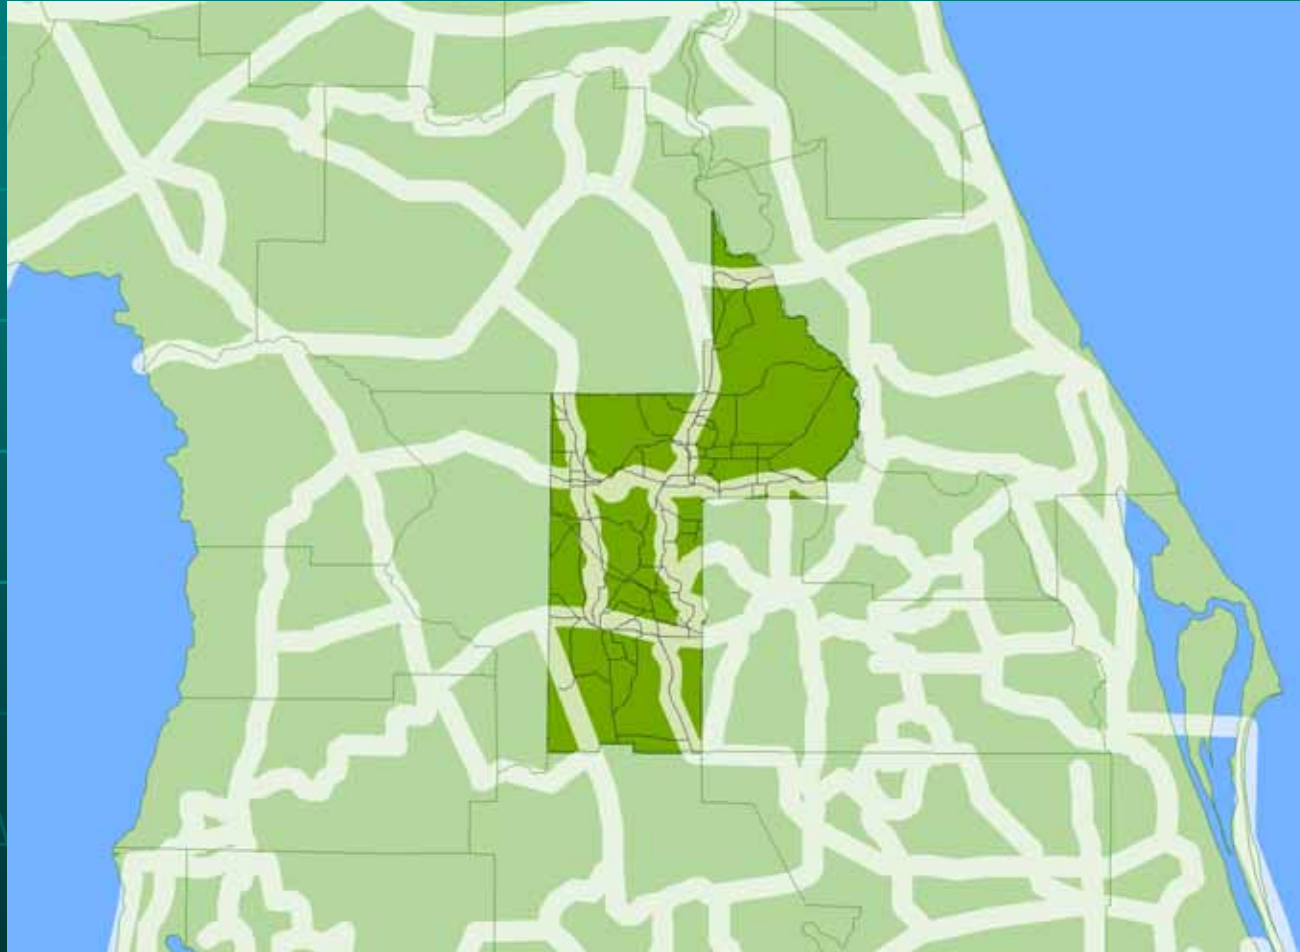

Florida's Multi-Use Trail Network

Lake County: *An Integral Link*

Lake County Park Impact Fee Districts

- North District
- Central District
- South District

Focus on the South District

South
Park
Benefit
District

Lake County Parks & Trails

South Park Benefit District

Paved Shoulders

*In South
Lake County*

County Road 455

Sidewalks

*In South
Lake County*

Citrus Tower Blvd