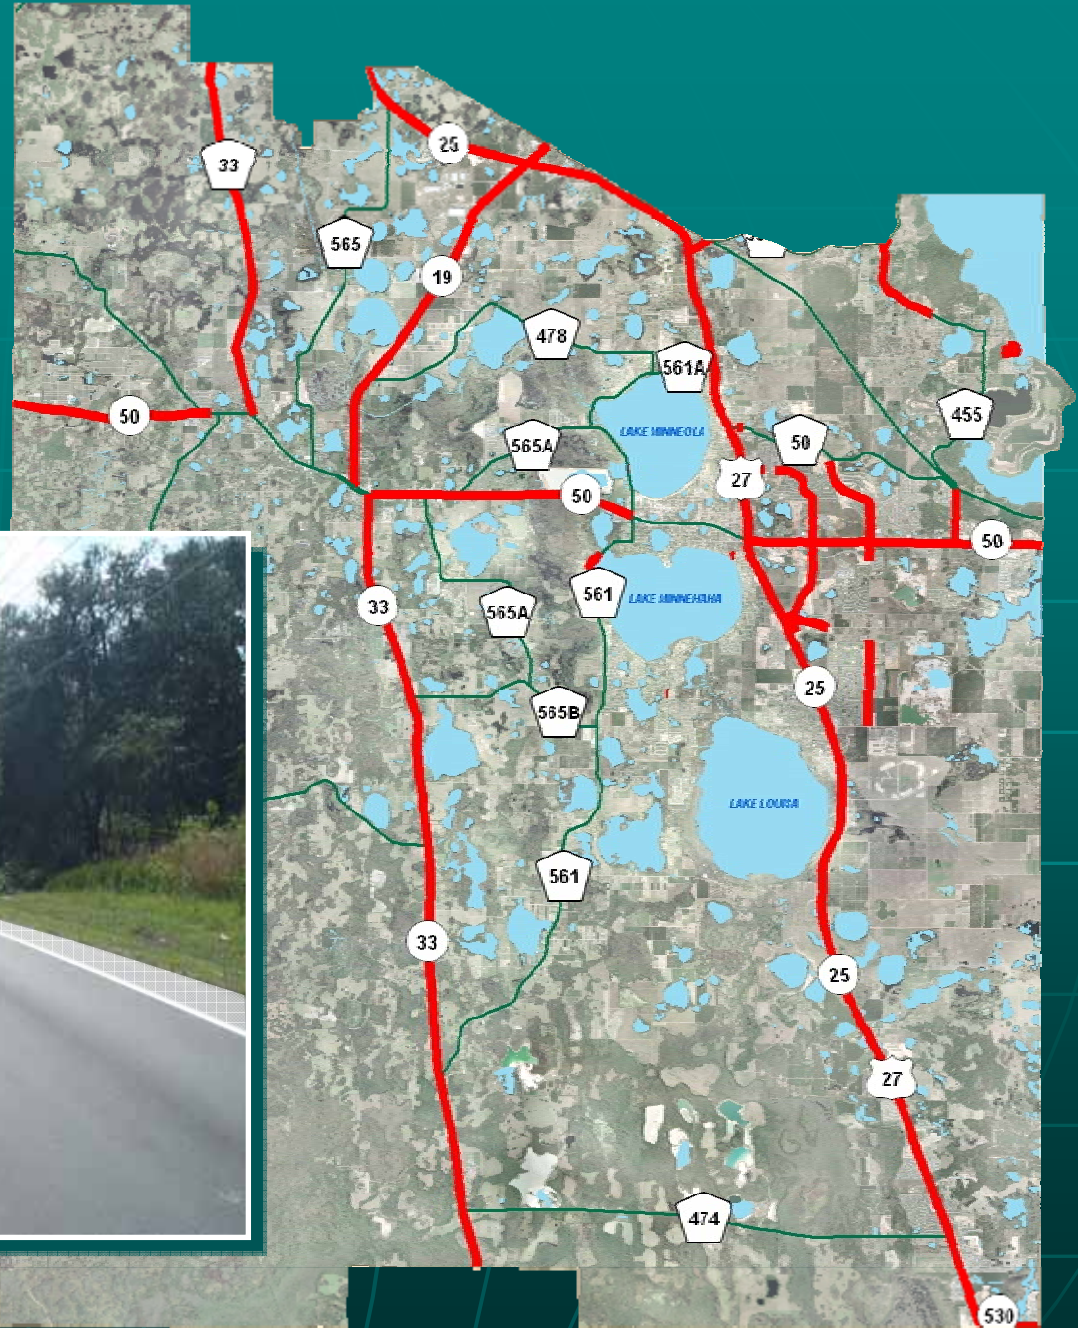

Florida's Multi-Use Trail Network

Lake County: *An Integral Link*

Lake County Park Impact Fee Districts

- North District
- Central District
- South District

Focus on the South District

South
Park
Benefit
District

Lake County Parks & Trails

South Park Benefit District

Paved Shoulders

*In South
Lake County*

County Road 455

Sidewalks

*In South
Lake County*

Citrus Tower Blvd

County Parks

South Park Benefit District

Ferndale Preserve

Focus on the Central District

Central
Park
Benefit
District

Lake County Parks & Trails

Central Park Benefit District

Paved Shoulders

Arnold Brothers
Boat Ramp

Arnold Brothers Boat Ramp

MASTER PLAN

P.E.A.R. Park Master Plan

Looking towards US 27

P.E.A.R. Park

P.E.A.R. Park

P.E.A.R. Park