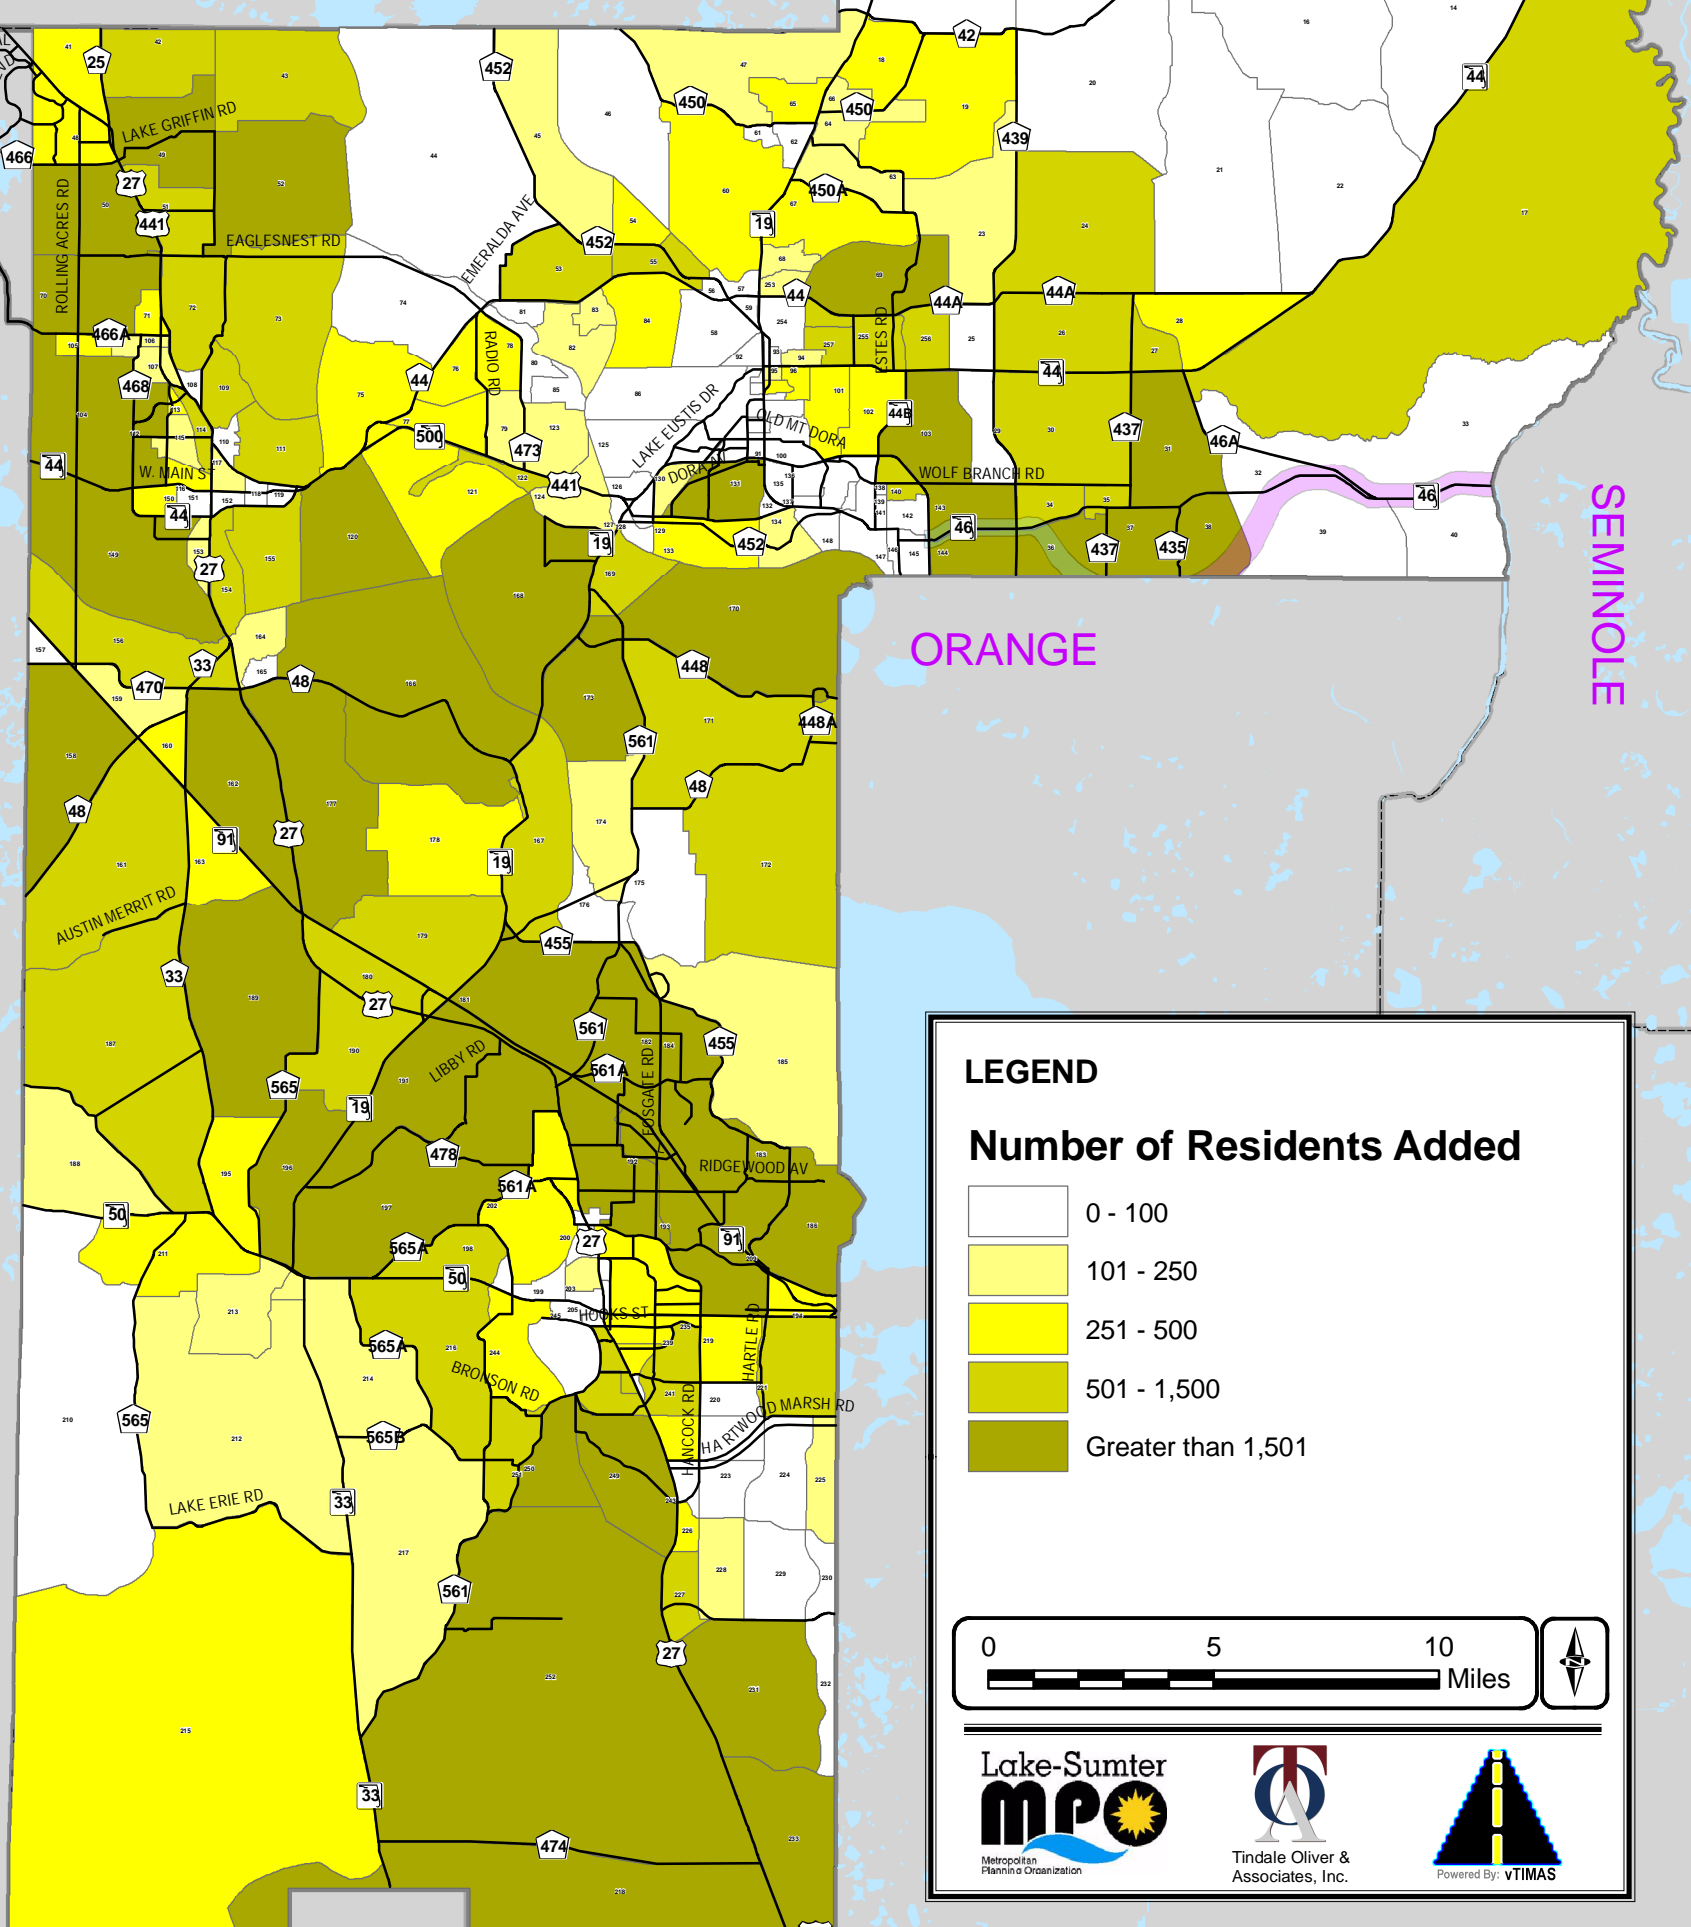

Lake - Sumter MPO
 Long Range Transportation Plan

2025 Needs Plan
 Population Growth

Map 9

VOLUSIA

MARION

SUMTER

SEMINOLE

ORANGE

POLK

OSCEOLA

LEGEND

Number of Residents Added

- 0 - 100
- 101 - 250
- 251 - 500
- 501 - 1,501
- Greater than 1,501

0 5 10 Miles