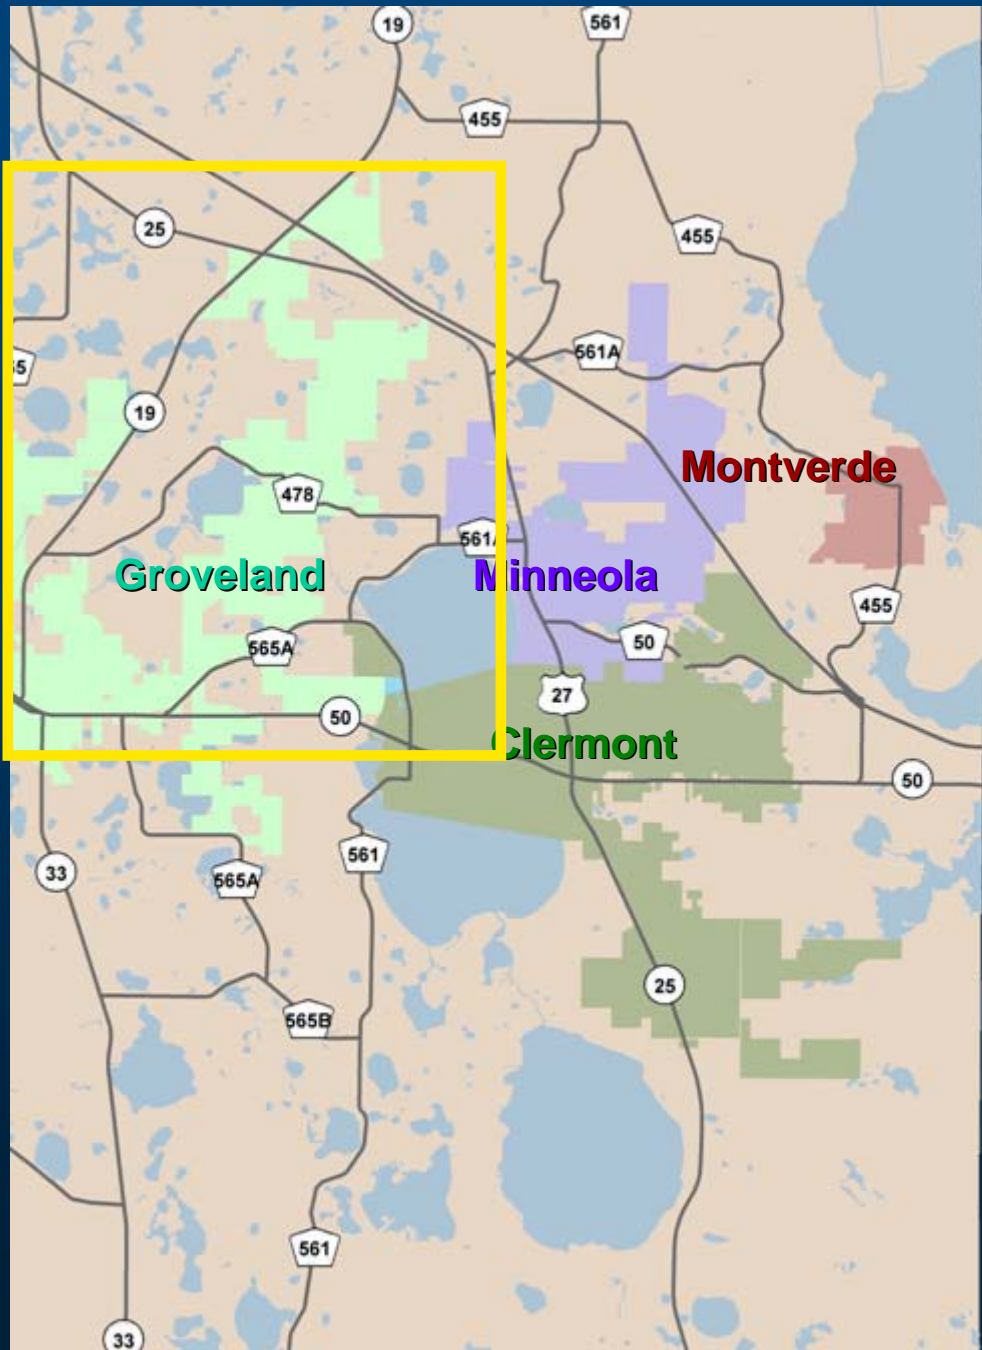

Groveland

Minneola

Montverde

Clermont