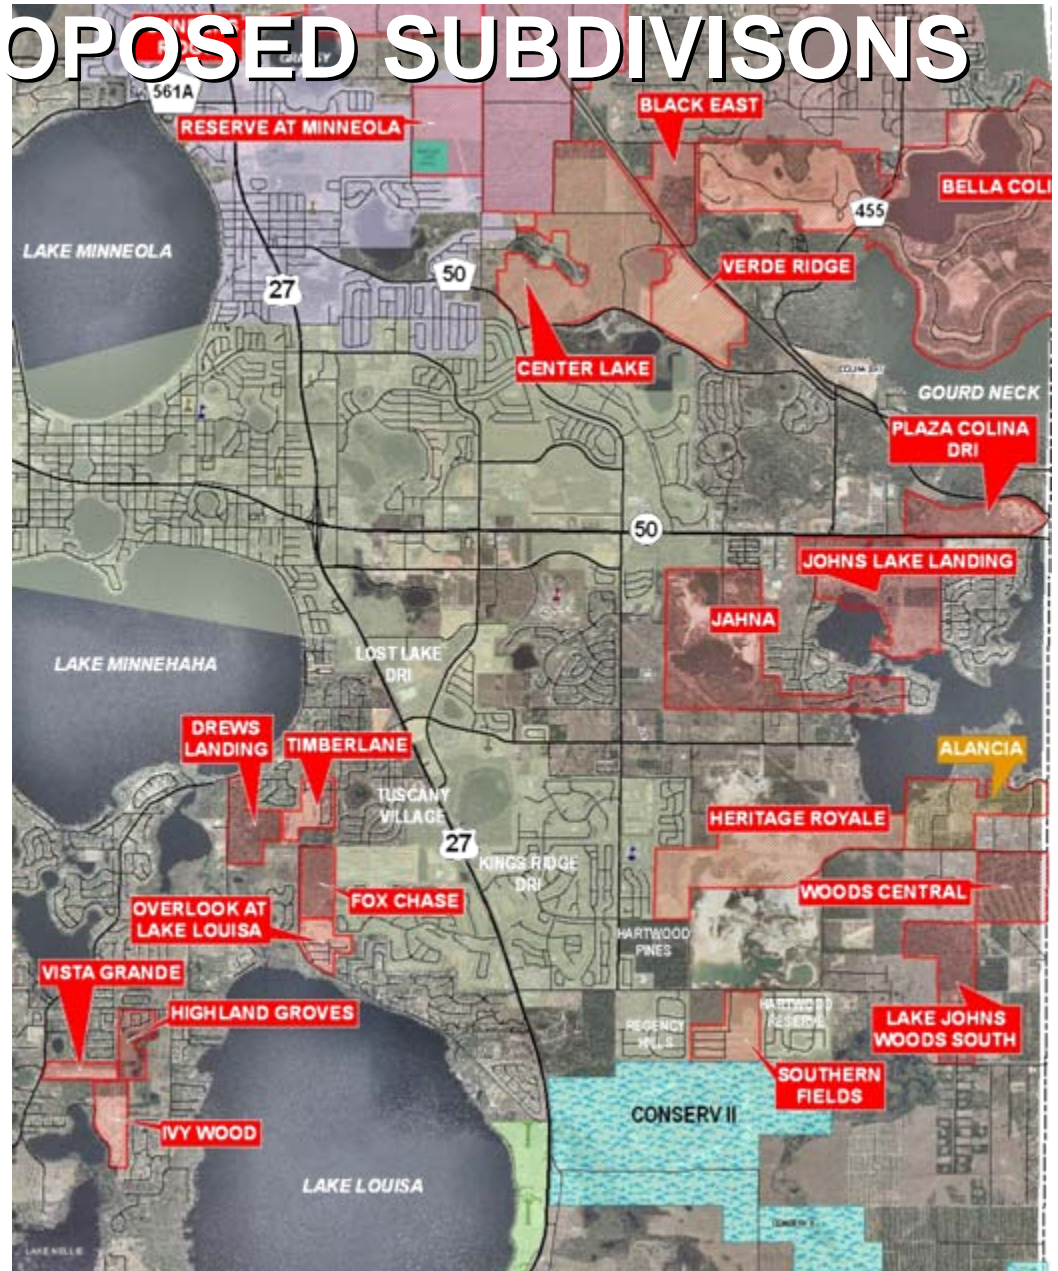

APPROVED

NOT APPROVED