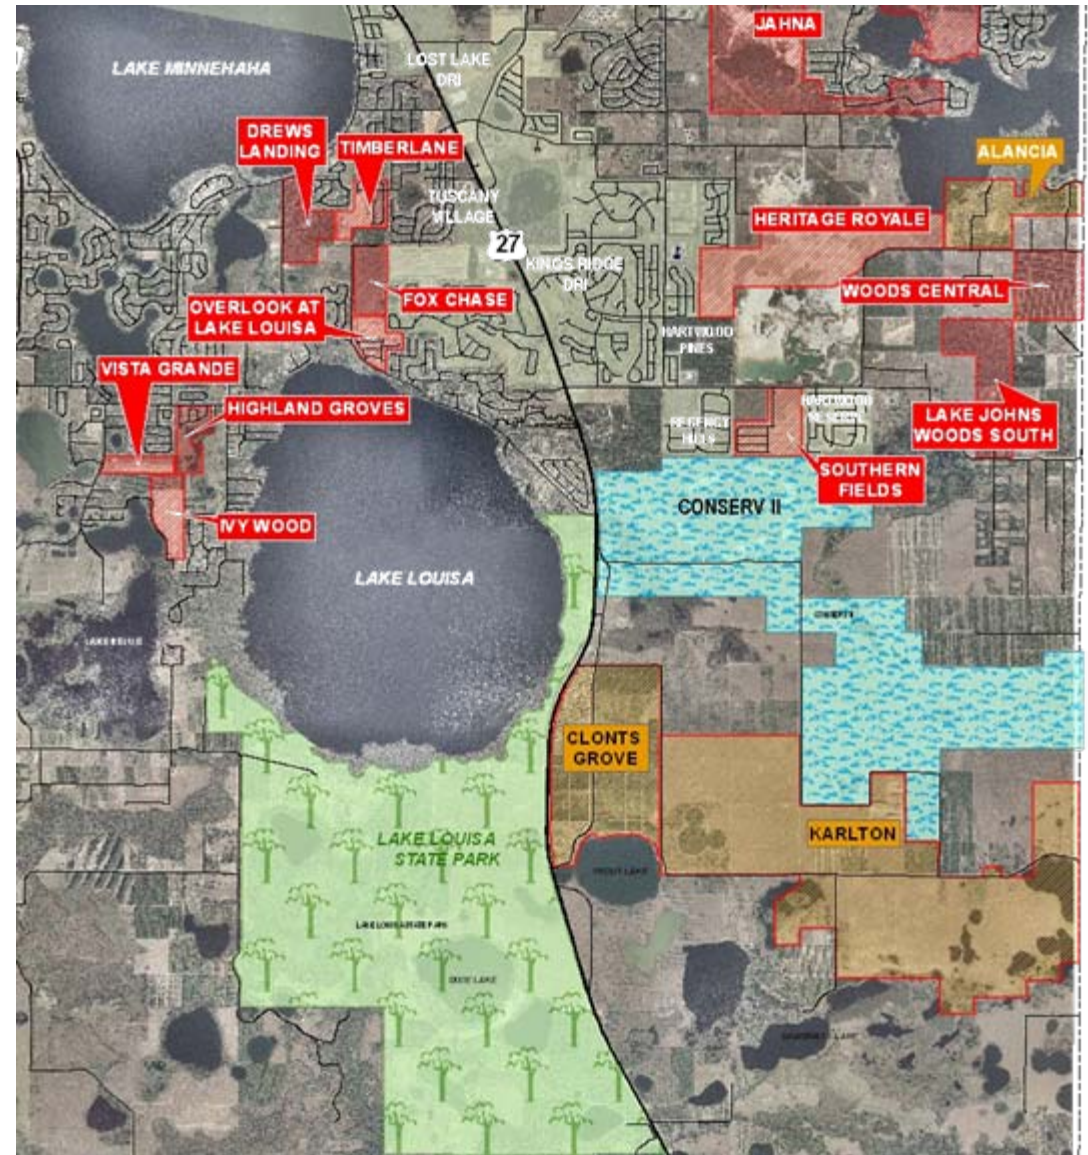

LAKE COUNTY

FLORIDA

LAKE COUNTY
FLORIDA

Conceptual / Programmed Road Projects

Current & Proposed Projects

In Southern Lake County...

Near the Cities of...

Groveland

Minneola

Montverde

Clermont

CURRENT & PROPOSED SUBDIVISIONS

APPROVED

NOT APPROVED

CURRENT & PROPOSED ROAD PROJECTS

-  PROGRAMMED - FUNDED CONSTRUCTION
-  PROGRAMMED - FUNDED (PD&E/DESIGN R.O.W.)
-  UNPROGRAMMED

Groveland

Minneola

Clermont

Montverde

CURRENT & PROPOSED SUBDIVISIONS

APPROVED

NOT APPROVED

CURRENT & PROPOSED ROAD PROJECTS