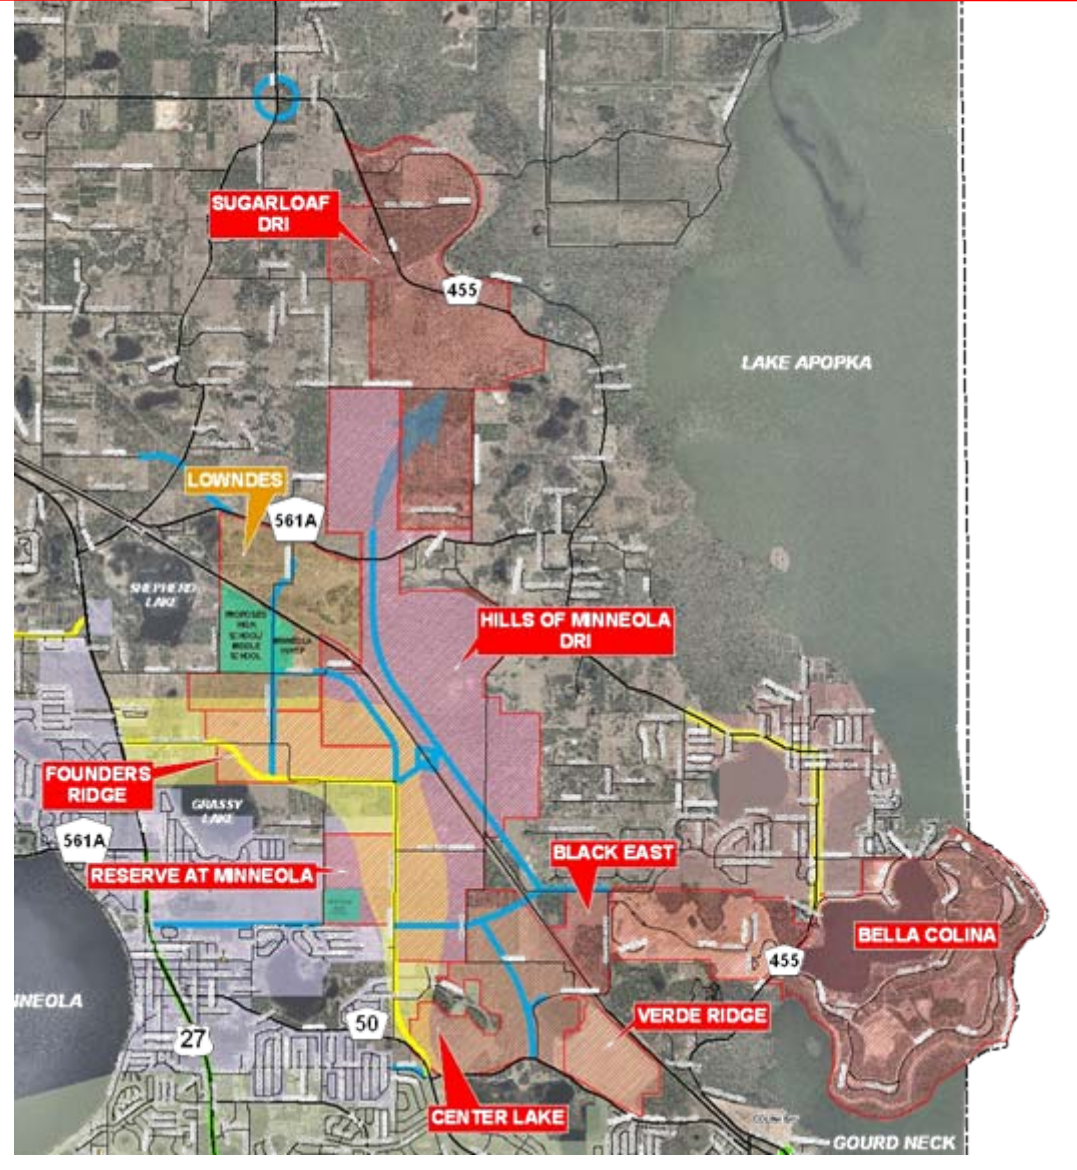

CURRENT & PROPOSED ROAD PROJECTS

- PROGRAMMED - FUNDED CONSTRUCTION
- PROGRAMMED - FUNDED (PD&E/DESIGN R.O.W.)
- UNPROGRAMMED