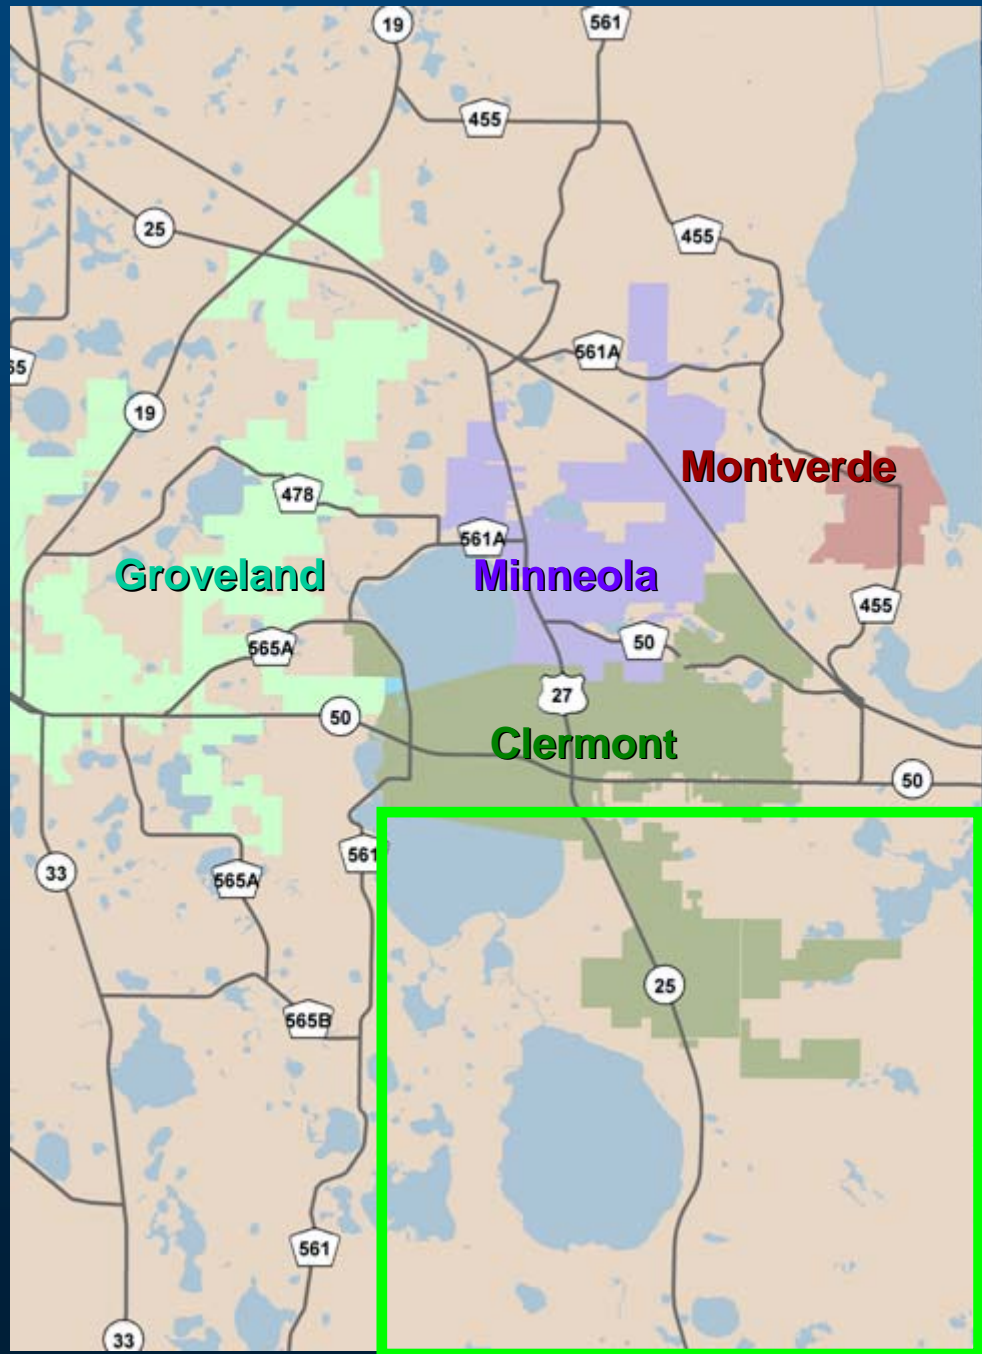

LAKE COUNTY

FLORIDA

LAKE COUNTY
FLORIDA

Conceptual / Programmed Road Projects

Current & Proposed Projects

In Southern Lake County...

Near the Cities of...

Groveland

Groveland

Minneola

Clermont

Montverde

CURRENT & PROPOSED SUBDIVISIONS

APPROVED

NOT APPROVED

CURRENT & PROPOSED ROAD PROJECTS