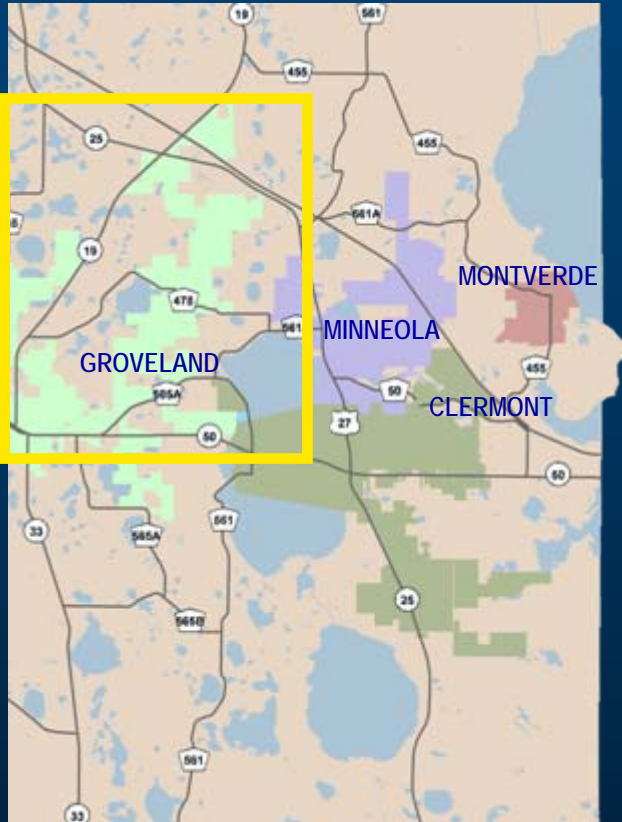

LAKE COUNTY

FLORIDA

LAKE COUNTY
FLORIDA

Conceptual / Programmed Road Projects

Current & Proposed Projects

In Southern Lake County...

Near the Cities of...

Groveland

Groveland

Minneola

Clermont

Montverde

CURRENT & PROPOSED SUBDIVISIONS

APPROVED

NOT APPROVED

CURRENT & PROPOSED ROAD PROJECTS

-  PROGRAMMED - FUNDED CONSTRUCTION
-  PROGRAMMED - FUNDED (PD&E/DESIGN R.O.W.)
-  UNPROGRAMMED

Groveland

Minneola

Montverde

Clermont

CURRENT & PROPOSED SUBDIVISIONS

APPROVED

NOT APPROVED