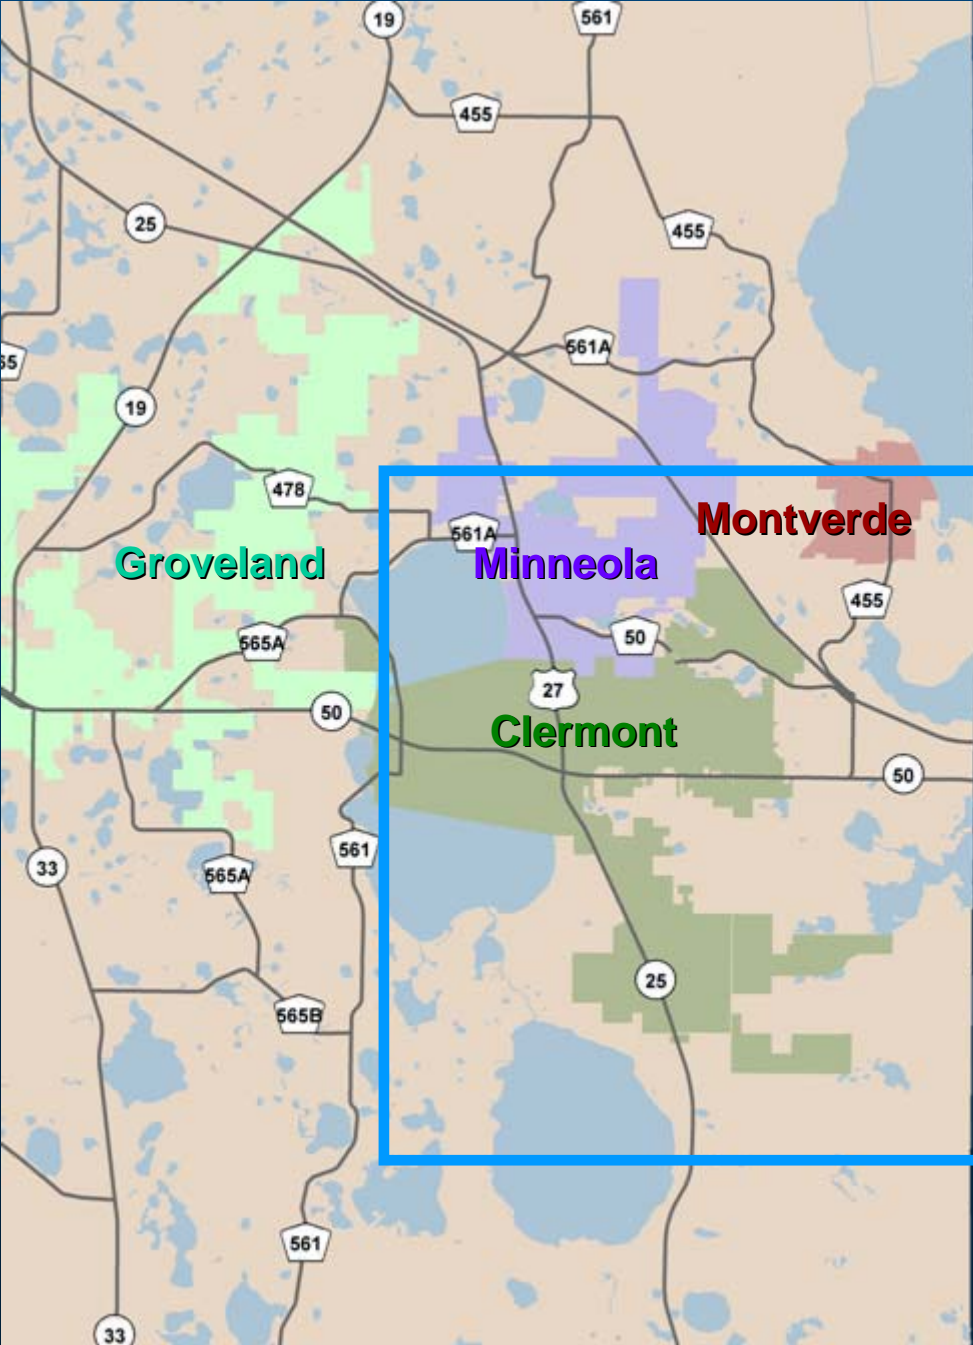

LAKE COUNTY

FLORIDA

LAKE COUNTY
FLORIDA

Conceptual / Programmed Road Projects

Current & Proposed Projects

In Southern Lake County...

Near the Cities of...

Groveland

Groveland

Minneola

Clermont

Montverde

CURRENT & PROPOSED SUBDIVISIONS

APPROVED

NOT APPROVED

CURRENT & PROPOSED ROAD PROJECTS