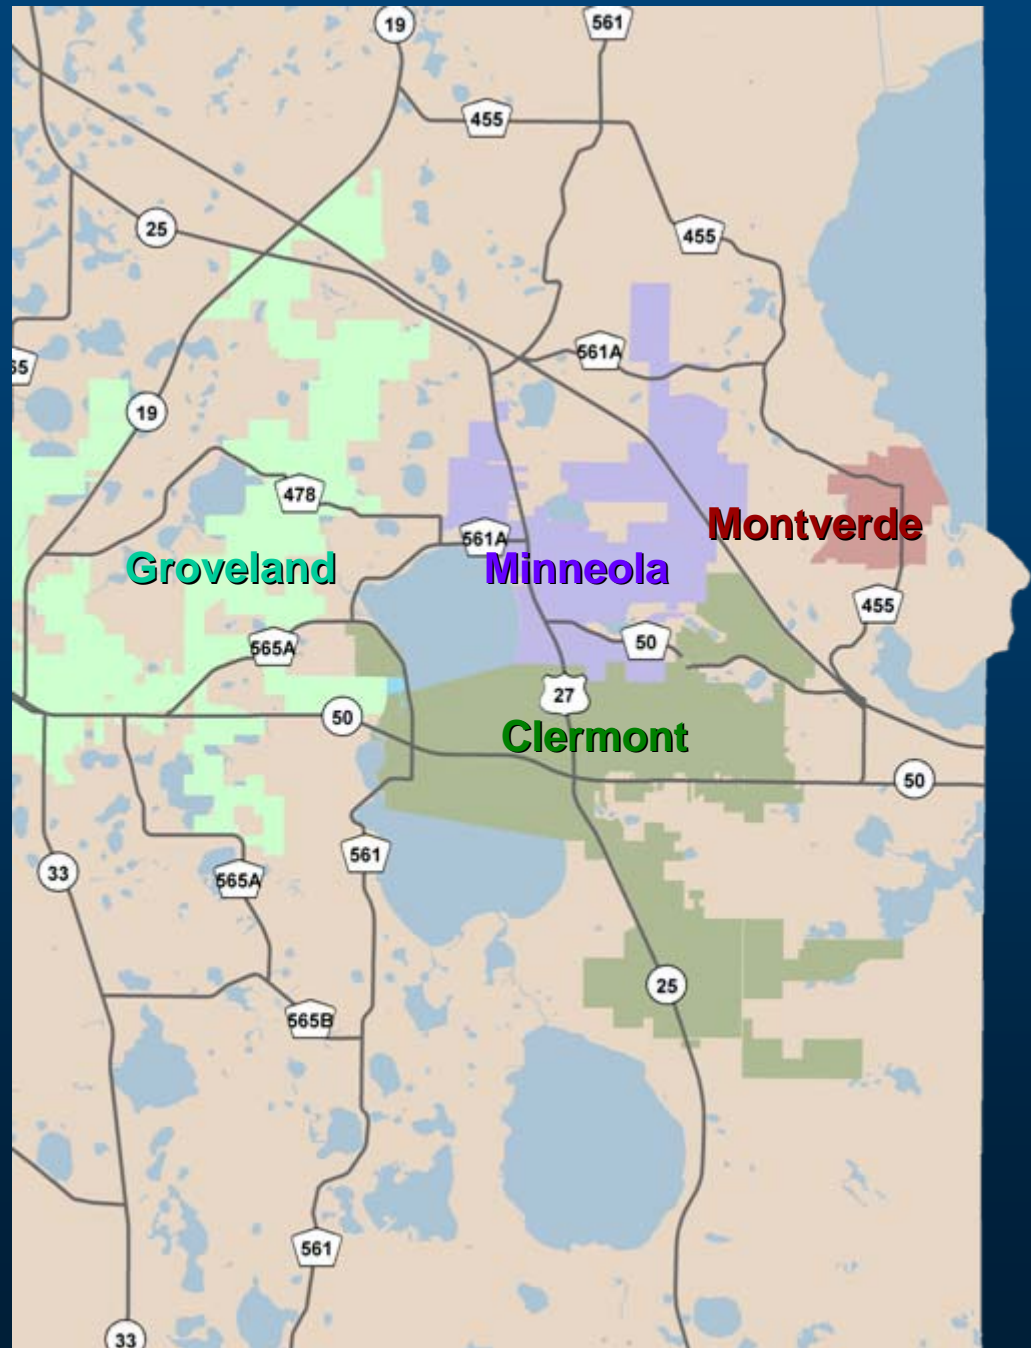

LAKE COUNTY

FLORIDA

LAKE COUNTY
FLORIDA

Conceptual / Programmed Road Projects

Current & Proposed Projects

In Southern Lake County...

Near the Cities of...

Groveland

Groveland

Minneola

Clermont

Montverde

CURRENT & PROPOSED SUBDIVISIONS

APPROVED

NOT APPROVED

CURRENT & PROPOSED ROAD PROJECTS