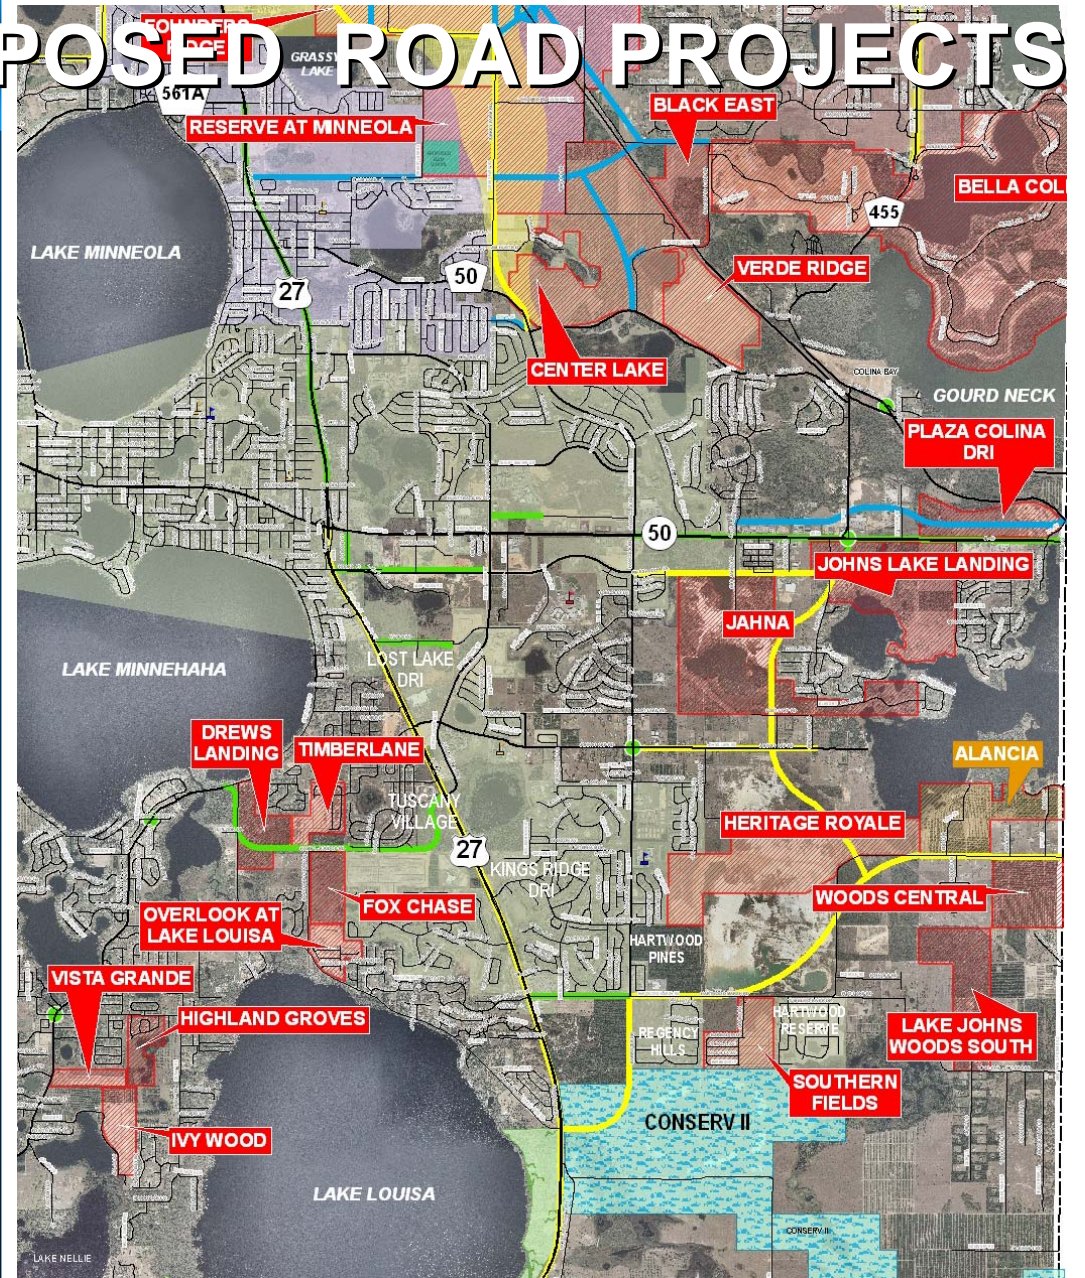

LAKE COUNTY

FLORIDA

LAKE COUNTY
FLORIDA

Conceptual / Programmed Road Projects

Current & Proposed Projects

In Southern Lake County...

Near the Cities of...

Groveland

Groveland

Minneola

Clermont

Montverde

CURRENT & PROPOSED SUBDIVISIONS

APPROVED

NOT APPROVED

CURRENT & PROPOSED ROAD PROJECTS