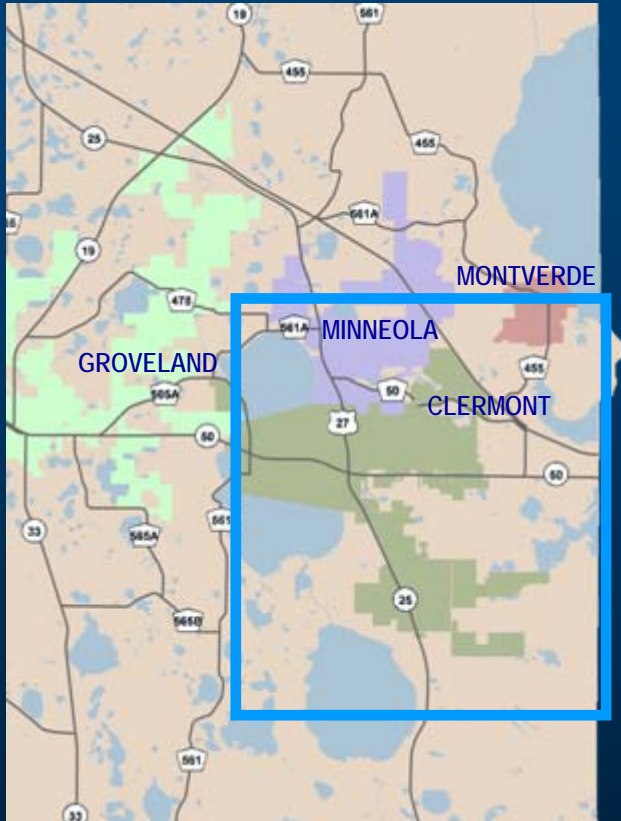

CURRENT & PROPOSED SUBDIVISIONS