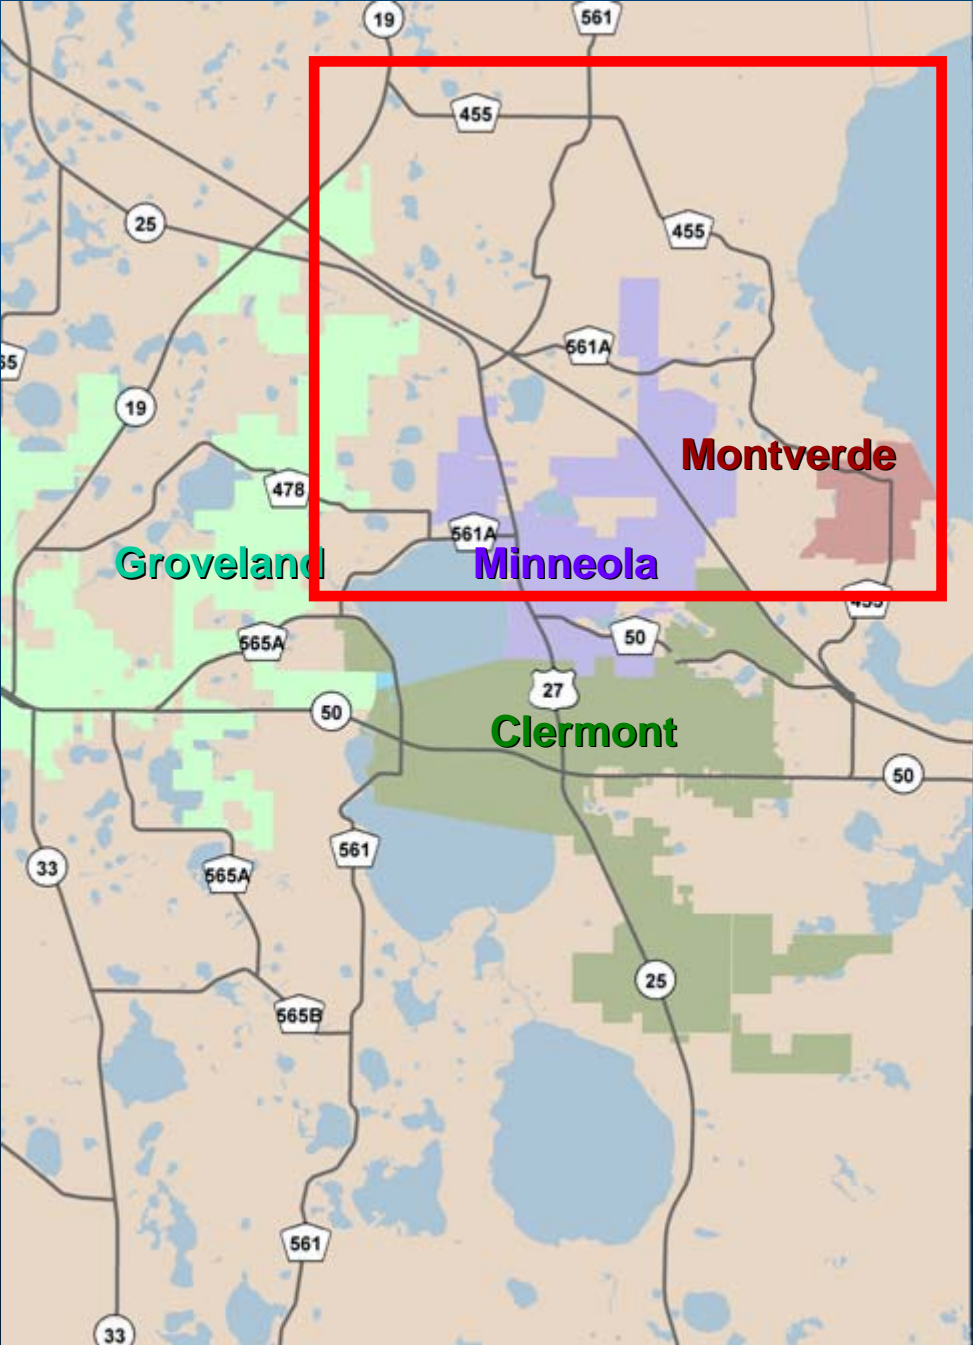

Montverde

Groveland

Minneola

Clermont