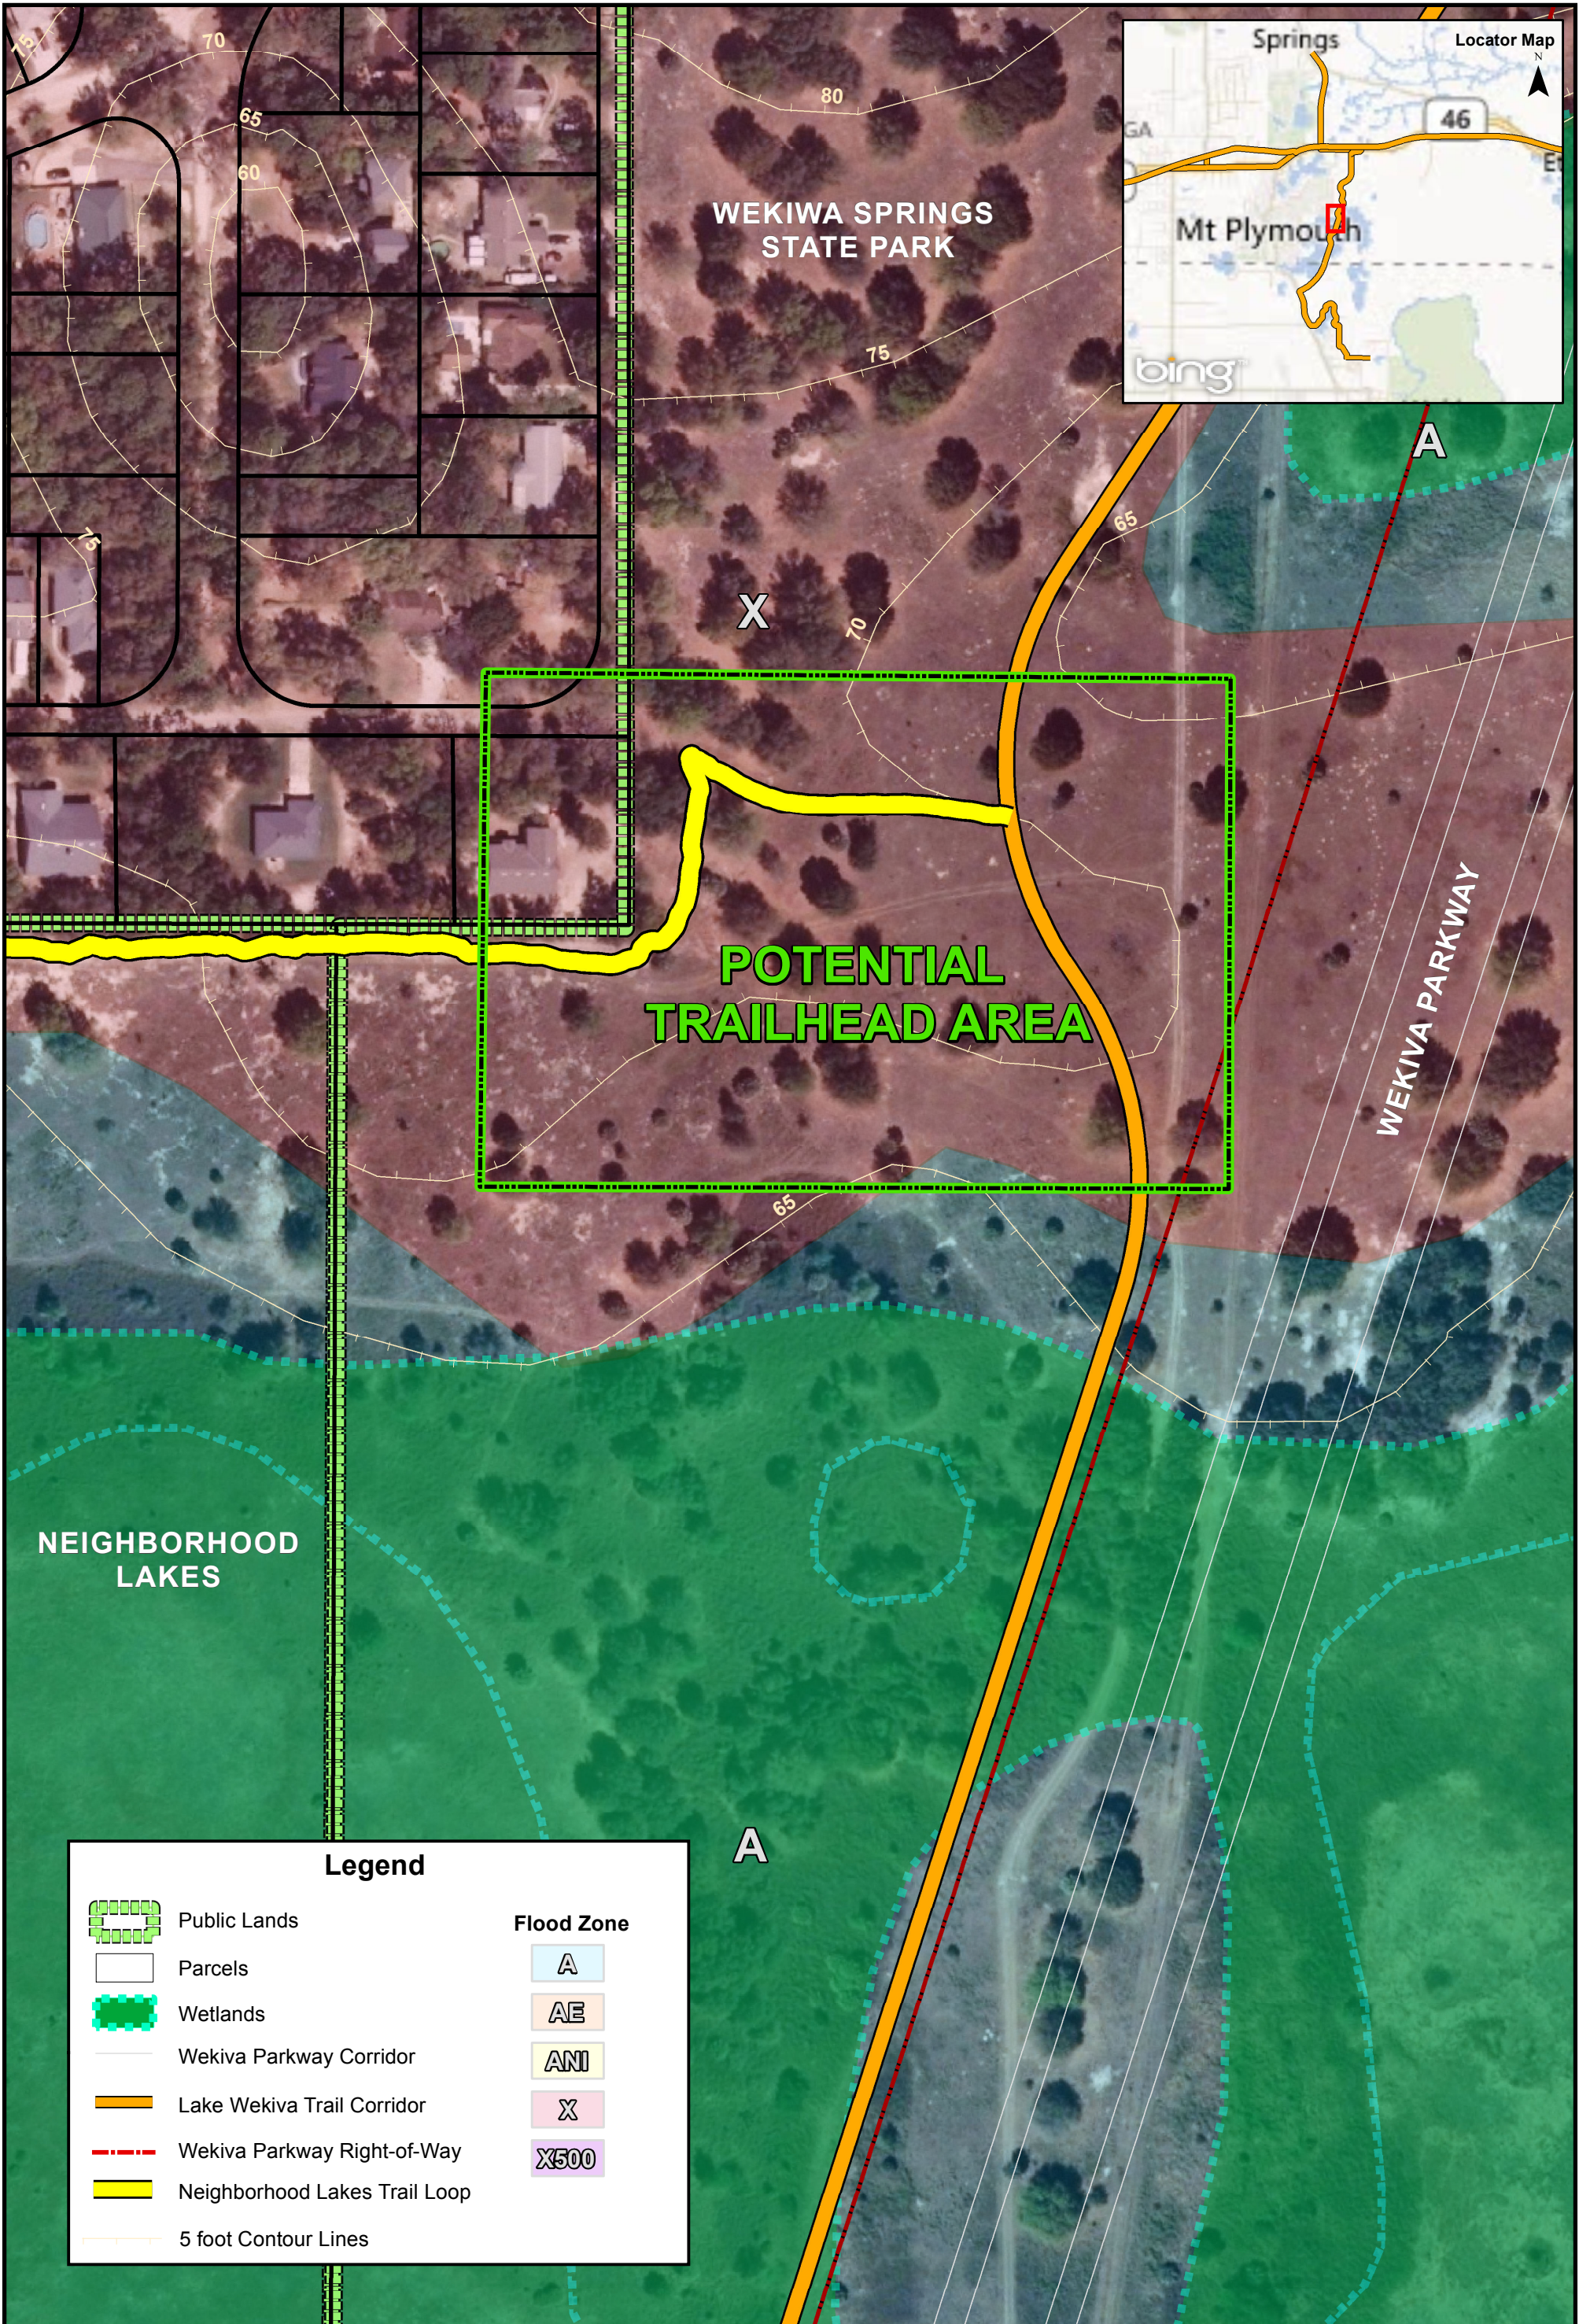

Legend

- Neighborhood Lakes Trail Head
- Lake Wekiva Trail Head
- Nature Viewing Area
- Neighborhood Lakes Trail Loop
- Lake Wekiva Trail Corridor
- Wekiva Parkway Right-of-Way
- Wekiva Parkway Corridor
- 5 Foot Contour Lines
- Public Lands
- Parcels

**POTENTIAL
TRAILHEAD AREA**

**WEKIWA SPRINGS
STATE PARK**

Legend

	Public Lands		Flood Zone
	Parcels		A
	Wetlands		AE
	Wekiva Parkway Corridor		ANI
	Lake Wekiva Trail Corridor		X
	Wekiva Parkway Right-of-Way		X500
	Neighborhood Lakes Trail Loop		
	5 foot Contour Lines		

Legend	
	Public Lands
	Parcels
	Wetlands
	Wekiva Parkway Corridor
	Lake Wekiva Trail Corridor
	Wekiva Parkway Right-of-Way
	Neighborhood Lakes Trail Loop
	5 foot Contour Lines
Flood Zone	
	A
	AE
	ANI
	X
	X500

NEIGHBORHOOD LAKES

WEKIWA SPRINGS STATE PARK

WEKIVA PARKWAY

LAKE COUNTY

ORANGE COUNTY

Legend

	Public Lands		Flood Zone
	Parcels		A
	Wetlands		AE
	Wekiva Parkway Corridor		ANI
	Lake Wekiva Trail Corridor		X
	Wekiva Parkway Right-of-Way		X500
	Neighborhood Lakes Trail Loop		
	5 foot Contour Lines		
	Nature Viewing Area		