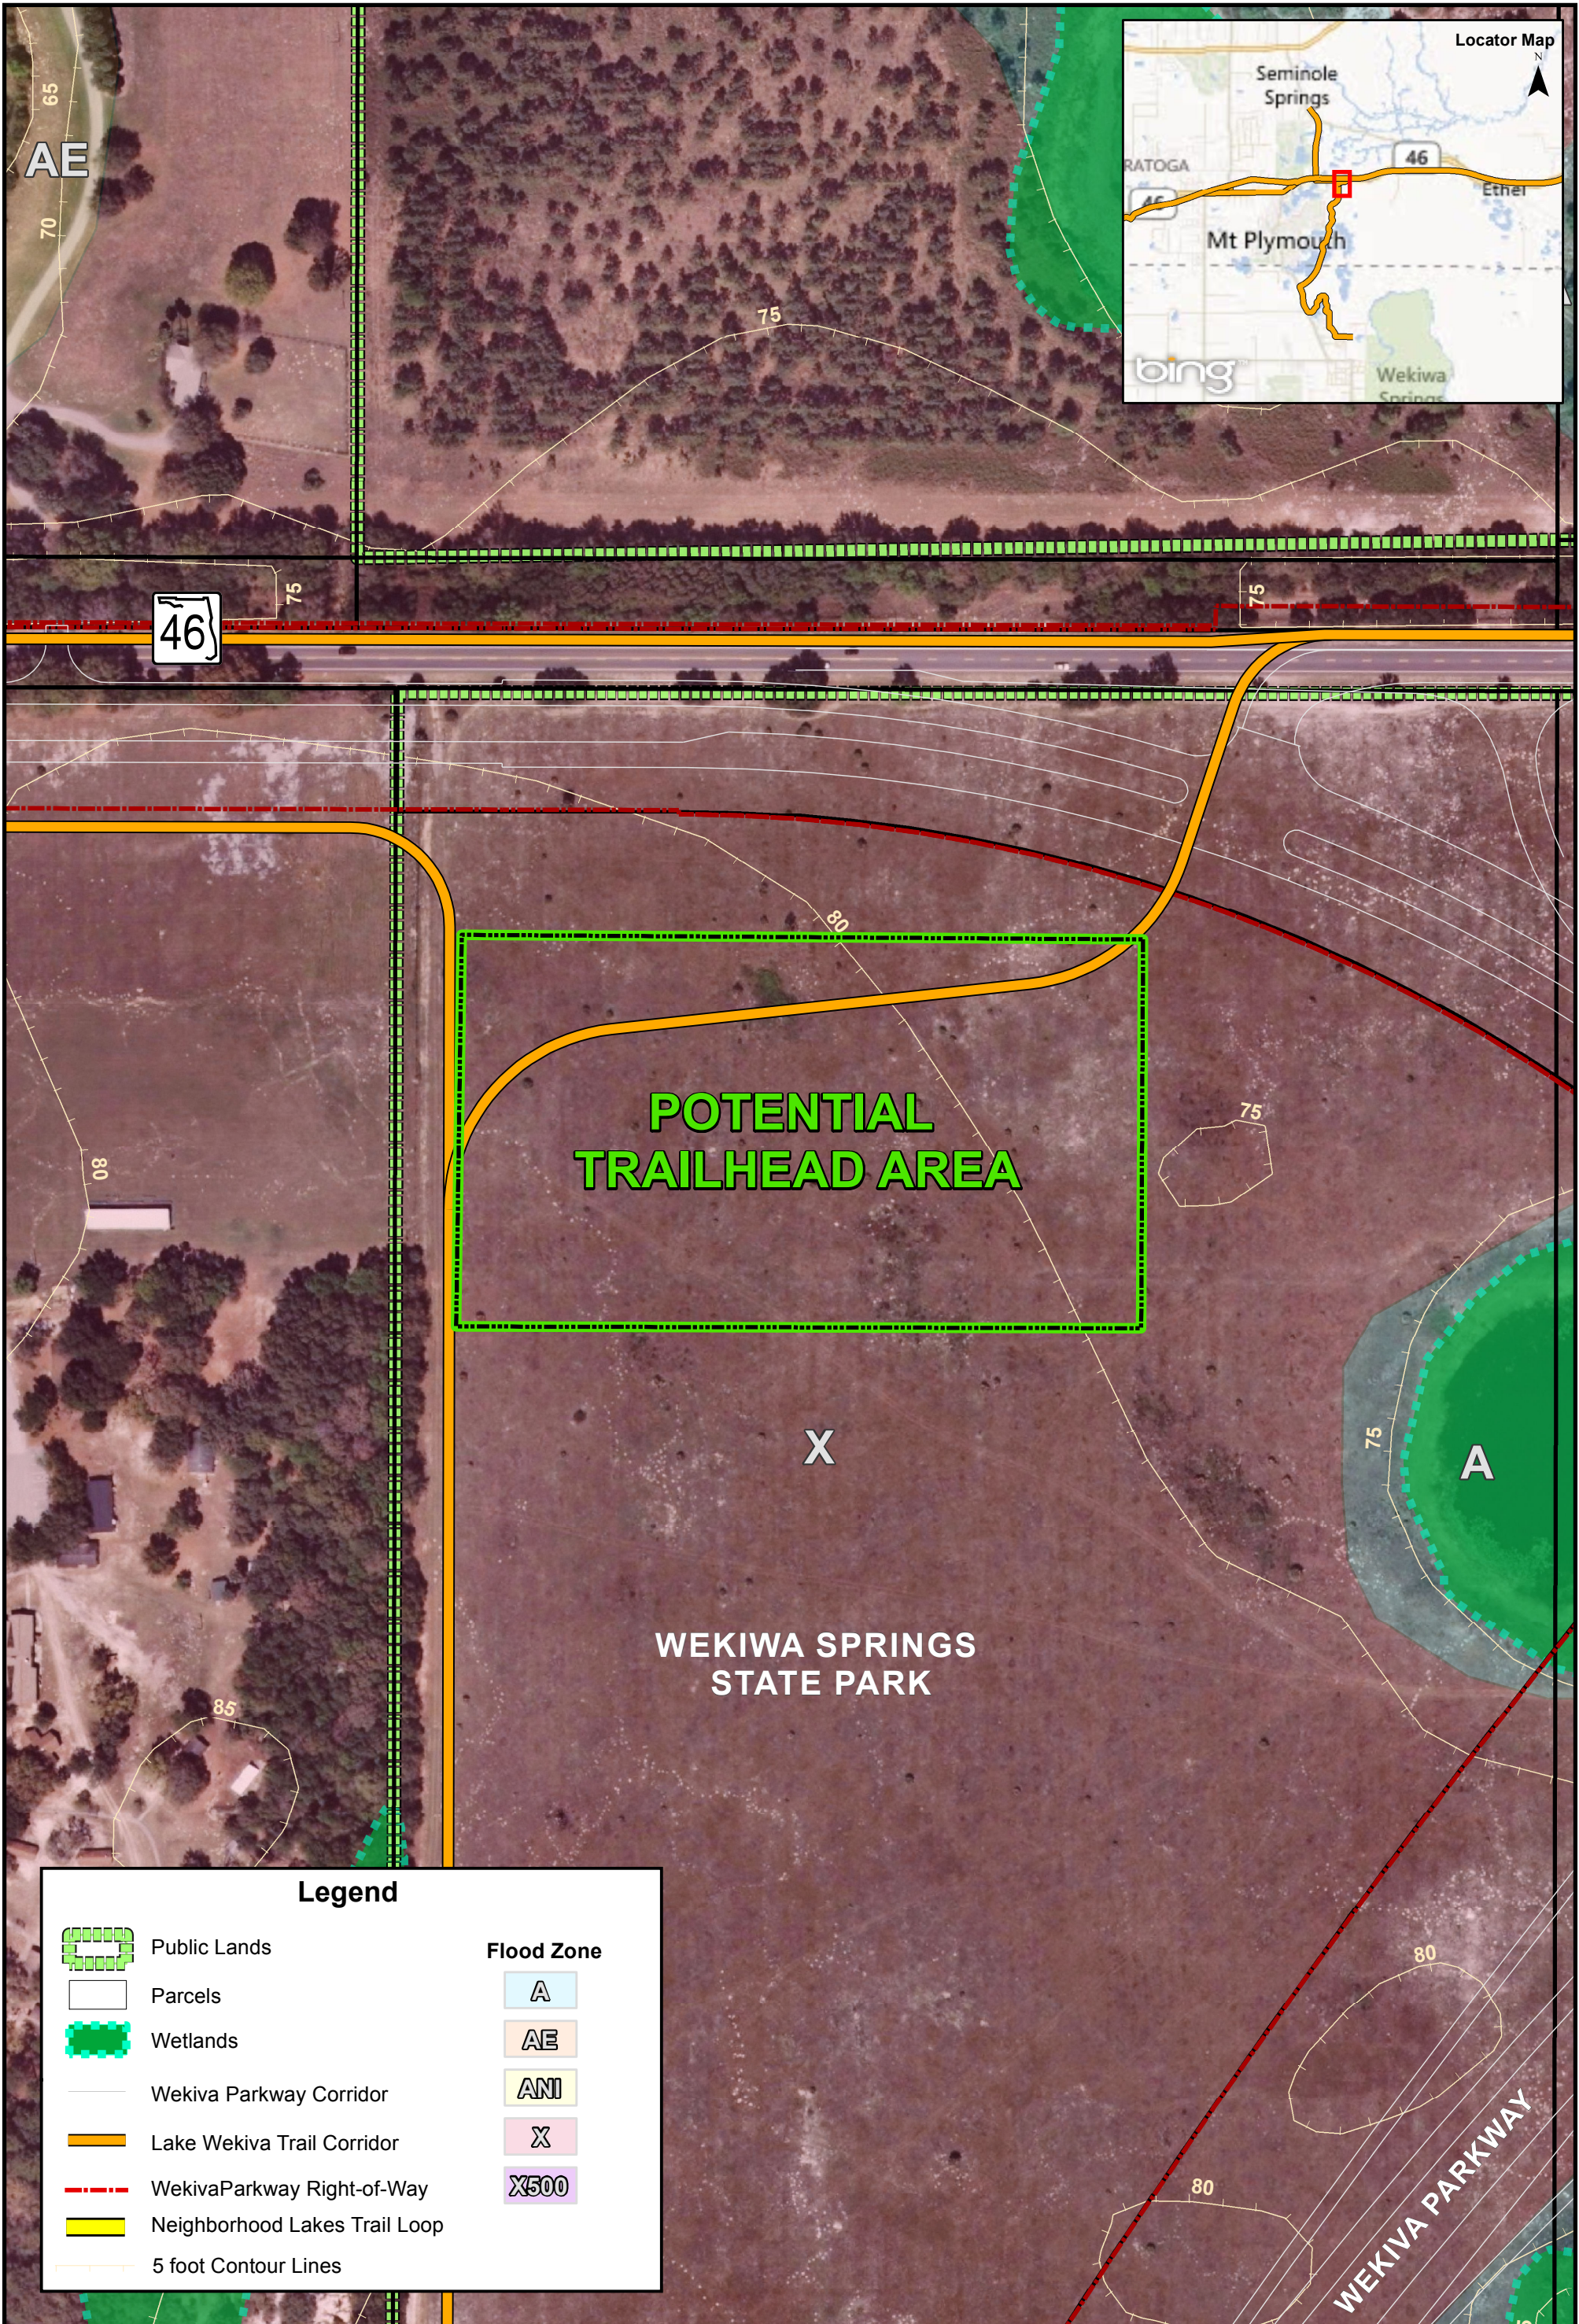

Legend

- Neighborhood Lakes Trail Head
- Lake Wekiva Trail Head
- Nature Viewing Area
- Neighborhood Lakes Trail Loop
- Lake Wekiva Trail Corridor
- Wekiva Parkway Right-of-Way
- Wekiva Parkway Corridor
- 5 Foot Contour Lines
- Public Lands
- Parcels

**POTENTIAL
TRAILHEAD AREA**

**WEKIWA SPRINGS
STATE PARK**

Legend

	Public Lands		Flood Zone
	Parcels		A
	Wetlands		AE
	Wekiva Parkway Corridor		ANI
	Lake Wekiva Trail Corridor		X
	Wekiva Parkway Right-of-Way		X500
	Neighborhood Lakes Trail Loop		
	5 foot Contour Lines		

Legend	
	Public Lands
	Parcels
	Wetlands
	Wekiva Parkway Corridor
	Lake Wekiva Trail Corridor
	Wekiva Parkway Right-of-Way
	Neighborhood Lakes Trail Loop
	5 foot Contour Lines
Flood Zone	
	A
	AE
	ANI
	X
	X500

NEIGHBORHOOD LAKES

WEKIWA SPRINGS STATE PARK

WEKIVA PARKWAY

LAKE COUNTY

ORANGE COUNTY

Legend

	Public Lands		Flood Zone
	Parcels		A
	Wetlands		AE
	Wekiva Parkway Corridor		ANI
	Lake Wekiva Trail Corridor		X
	Wekiva Parkway Right-of-Way		X500
	Neighborhood Lakes Trail Loop		
	5 foot Contour Lines		
	Nature Viewing Area		