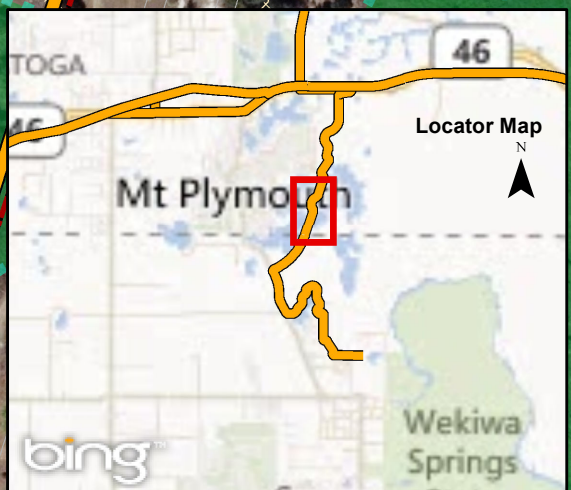

**POTENTIAL
TRAILHEAD AREA**

**WEKIWA SPRINGS
STATE PARK**

Legend

	Public Lands		Flood Zone
	Parcels		A
	Wetlands		AE
	Wekiva Parkway Corridor		ANI
	Lake Wekiva Trail Corridor		X
	Wekiva Parkway Right-of-Way		X500
	Neighborhood Lakes Trail Loop		
	5 foot Contour Lines		

Legend	
	Public Lands
	Parcels
	Wetlands
	Wekiva Parkway Corridor
	Lake Wekiva Trail Corridor
	Wekiva Parkway Right-of-Way
	Neighborhood Lakes Trail Loop
	5 foot Contour Lines
Flood Zone	
	A
	AE
	ANI
	X
	X500

NEIGHBORHOOD LAKES

WEKIWA SPRINGS STATE PARK

WEKIVA PARKWAY

LAKE COUNTY

ORANGE COUNTY

Legend

	Public Lands		Flood Zone
	Parcels		A
	Wetlands		AE
	Wekiva Parkway Corridor		ANI
	Lake Wekiva Trail Corridor		X
	Wekiva Parkway Right-of-Way		X500
	Neighborhood Lakes Trail Loop		
	5 foot Contour Lines		
	Nature Viewing Area		