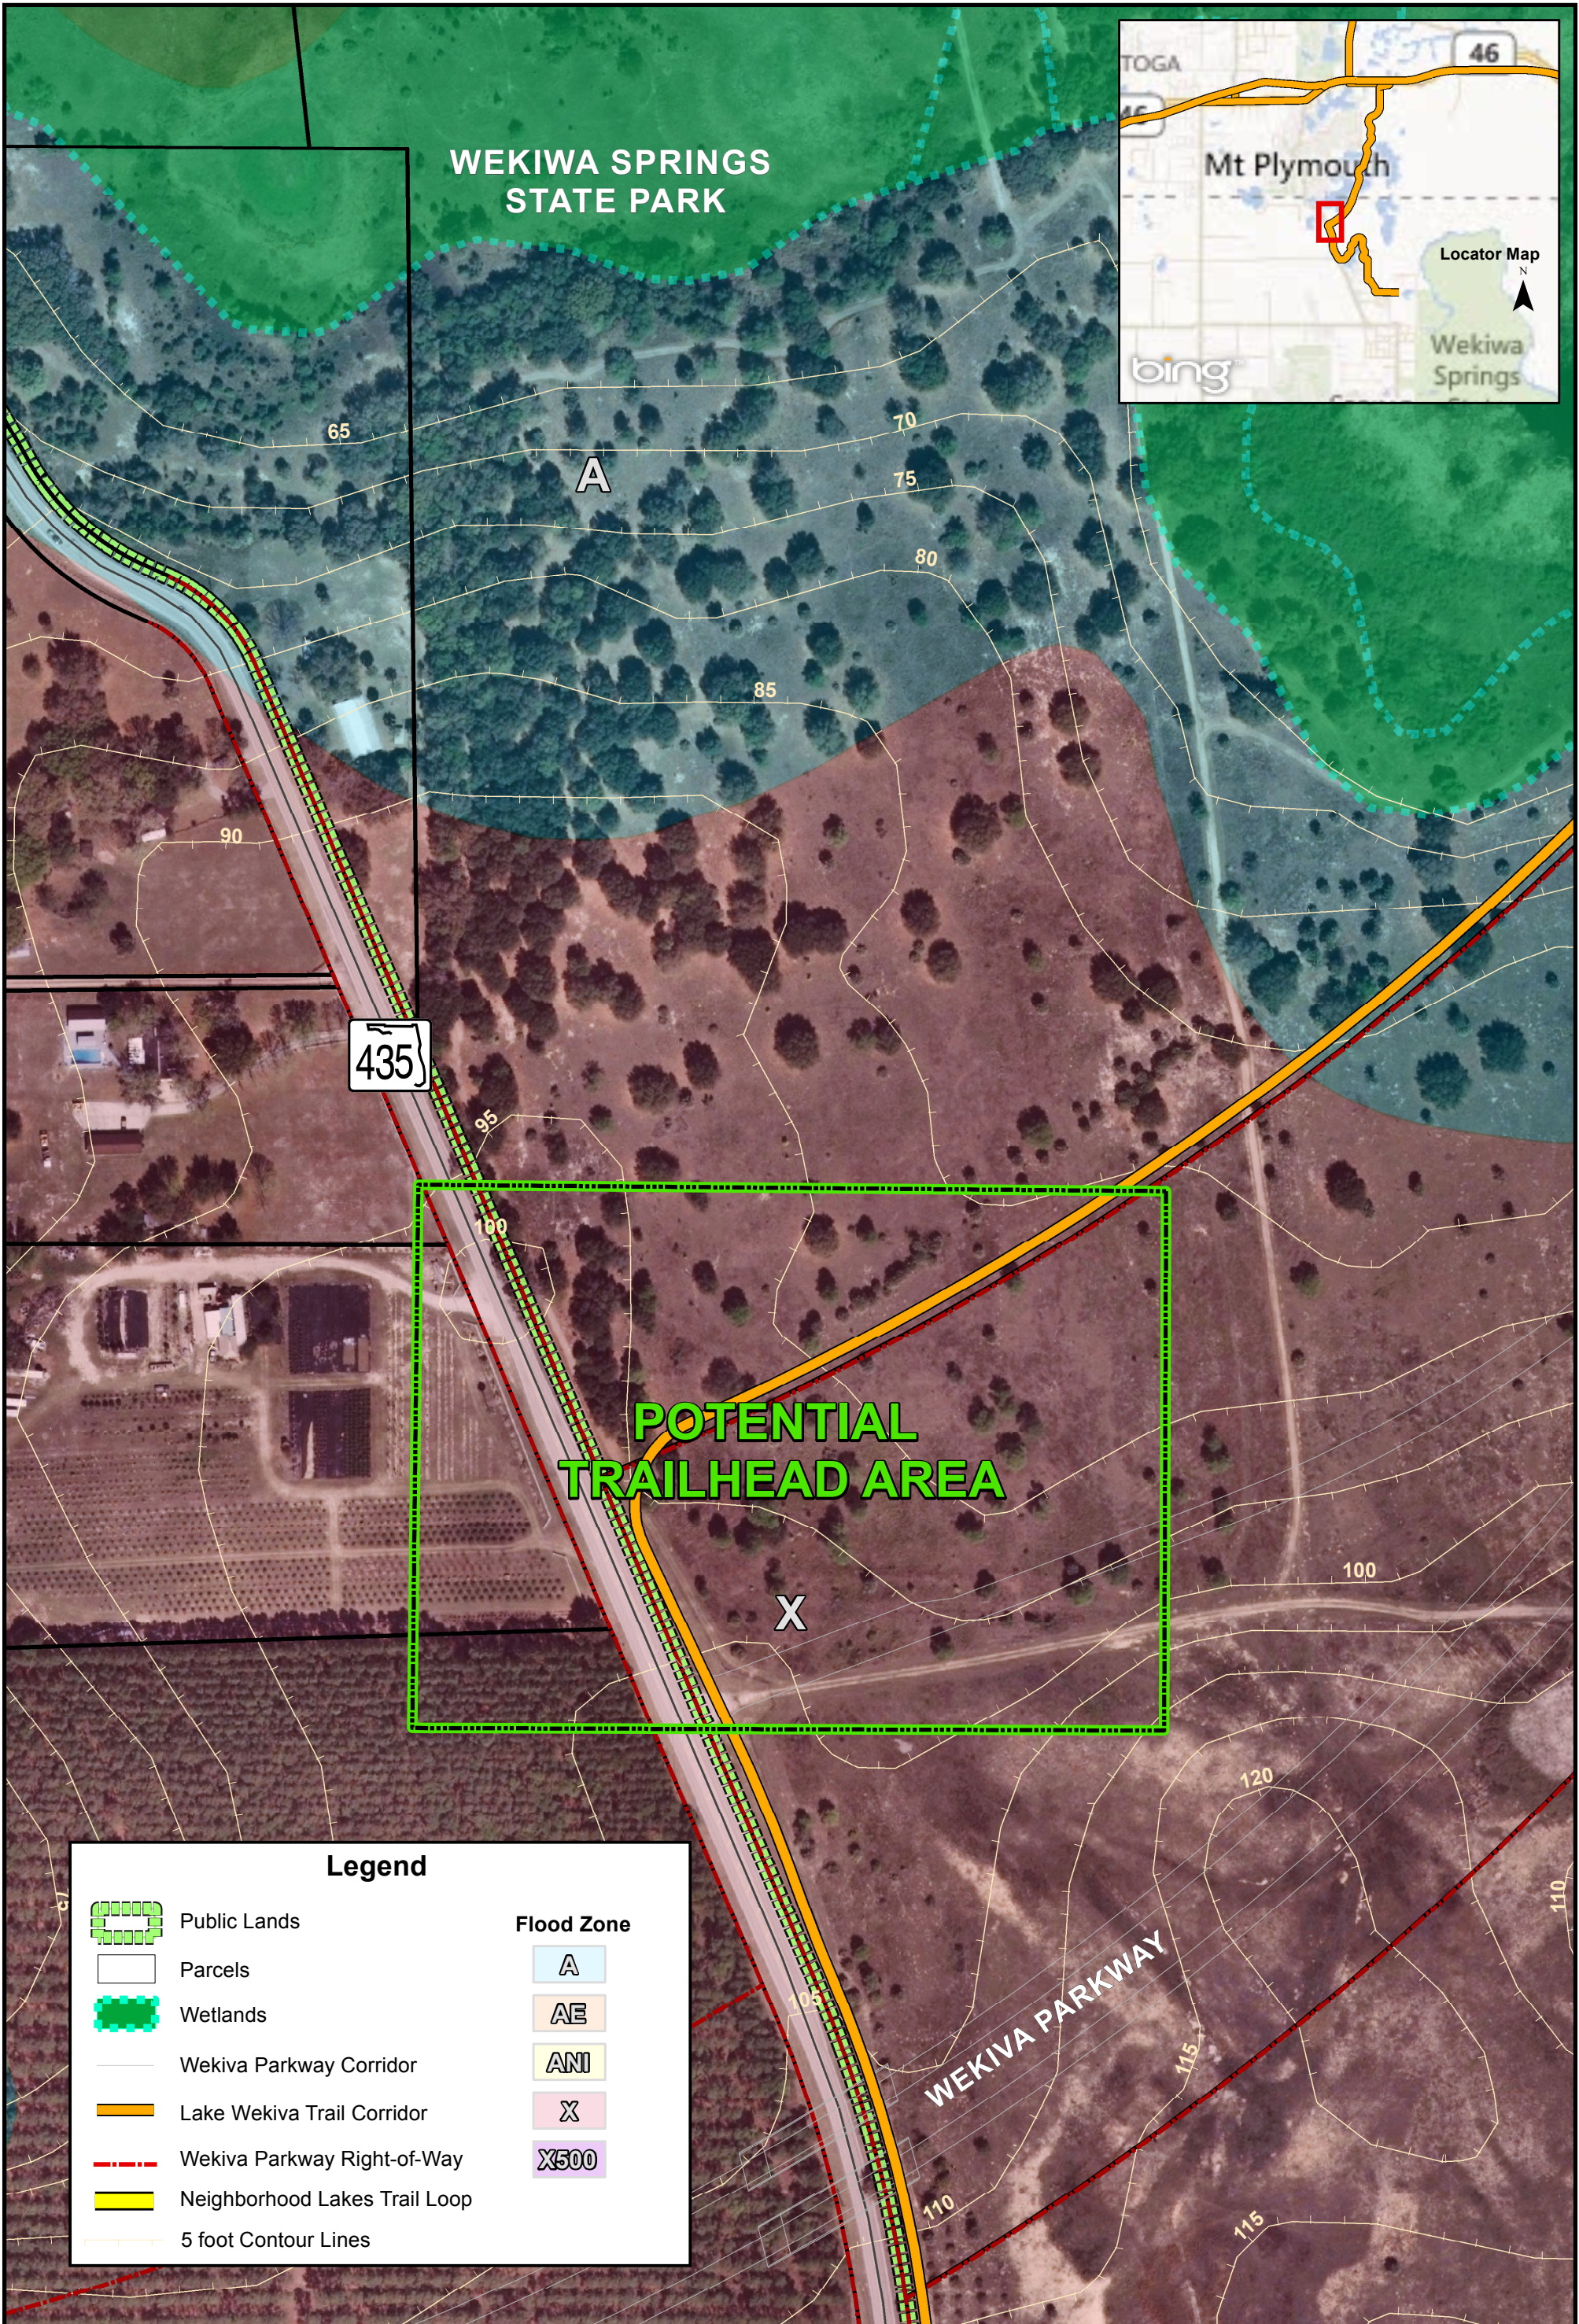

Legend

- Neighborhood Lakes Trail Head
- Lake Wekiva Trail Head
- Nature Viewing Area
- Neighborhood Lakes Trail Loop
- Lake Wekiva Trail Corridor
- Wekiva Parkway Right-of-Way
- Wekiva Parkway Corridor
- 5 Foot Contour Lines
- Public Lands
- Parcels

**POTENTIAL
TRAILHEAD AREA**

**WEKIWA SPRINGS
STATE PARK**

Legend

	Public Lands		Flood Zone
	Parcels		A
	Wetlands		AE
	Wekiva Parkway Corridor		ANI
	Lake Wekiva Trail Corridor		X
	Wekiva Parkway Right-of-Way		X500
	Neighborhood Lakes Trail Loop		
	5 foot Contour Lines		

Legend	
	Public Lands
	Parcels
	Wetlands
	Wekiva Parkway Corridor
	Lake Wekiva Trail Corridor
	Wekiva Parkway Right-of-Way
	Neighborhood Lakes Trail Loop
	5 foot Contour Lines
Flood Zone	
	A
	AE
	ANI
	X
	X500

NEIGHBORHOOD LAKES

WEKIWA SPRINGS STATE PARK

WEKIVA PARKWAY

LAKE COUNTY

ORANGE COUNTY

Legend

	Public Lands		Flood Zone
	Parcels		A
	Wetlands		AE
	Wekiva Parkway Corridor		ANI
	Lake Wekiva Trail Corridor		X
	Wekiva Parkway Right-of-Way		X500
	Neighborhood Lakes Trail Loop		
	5 foot Contour Lines		
	Nature Viewing Area		