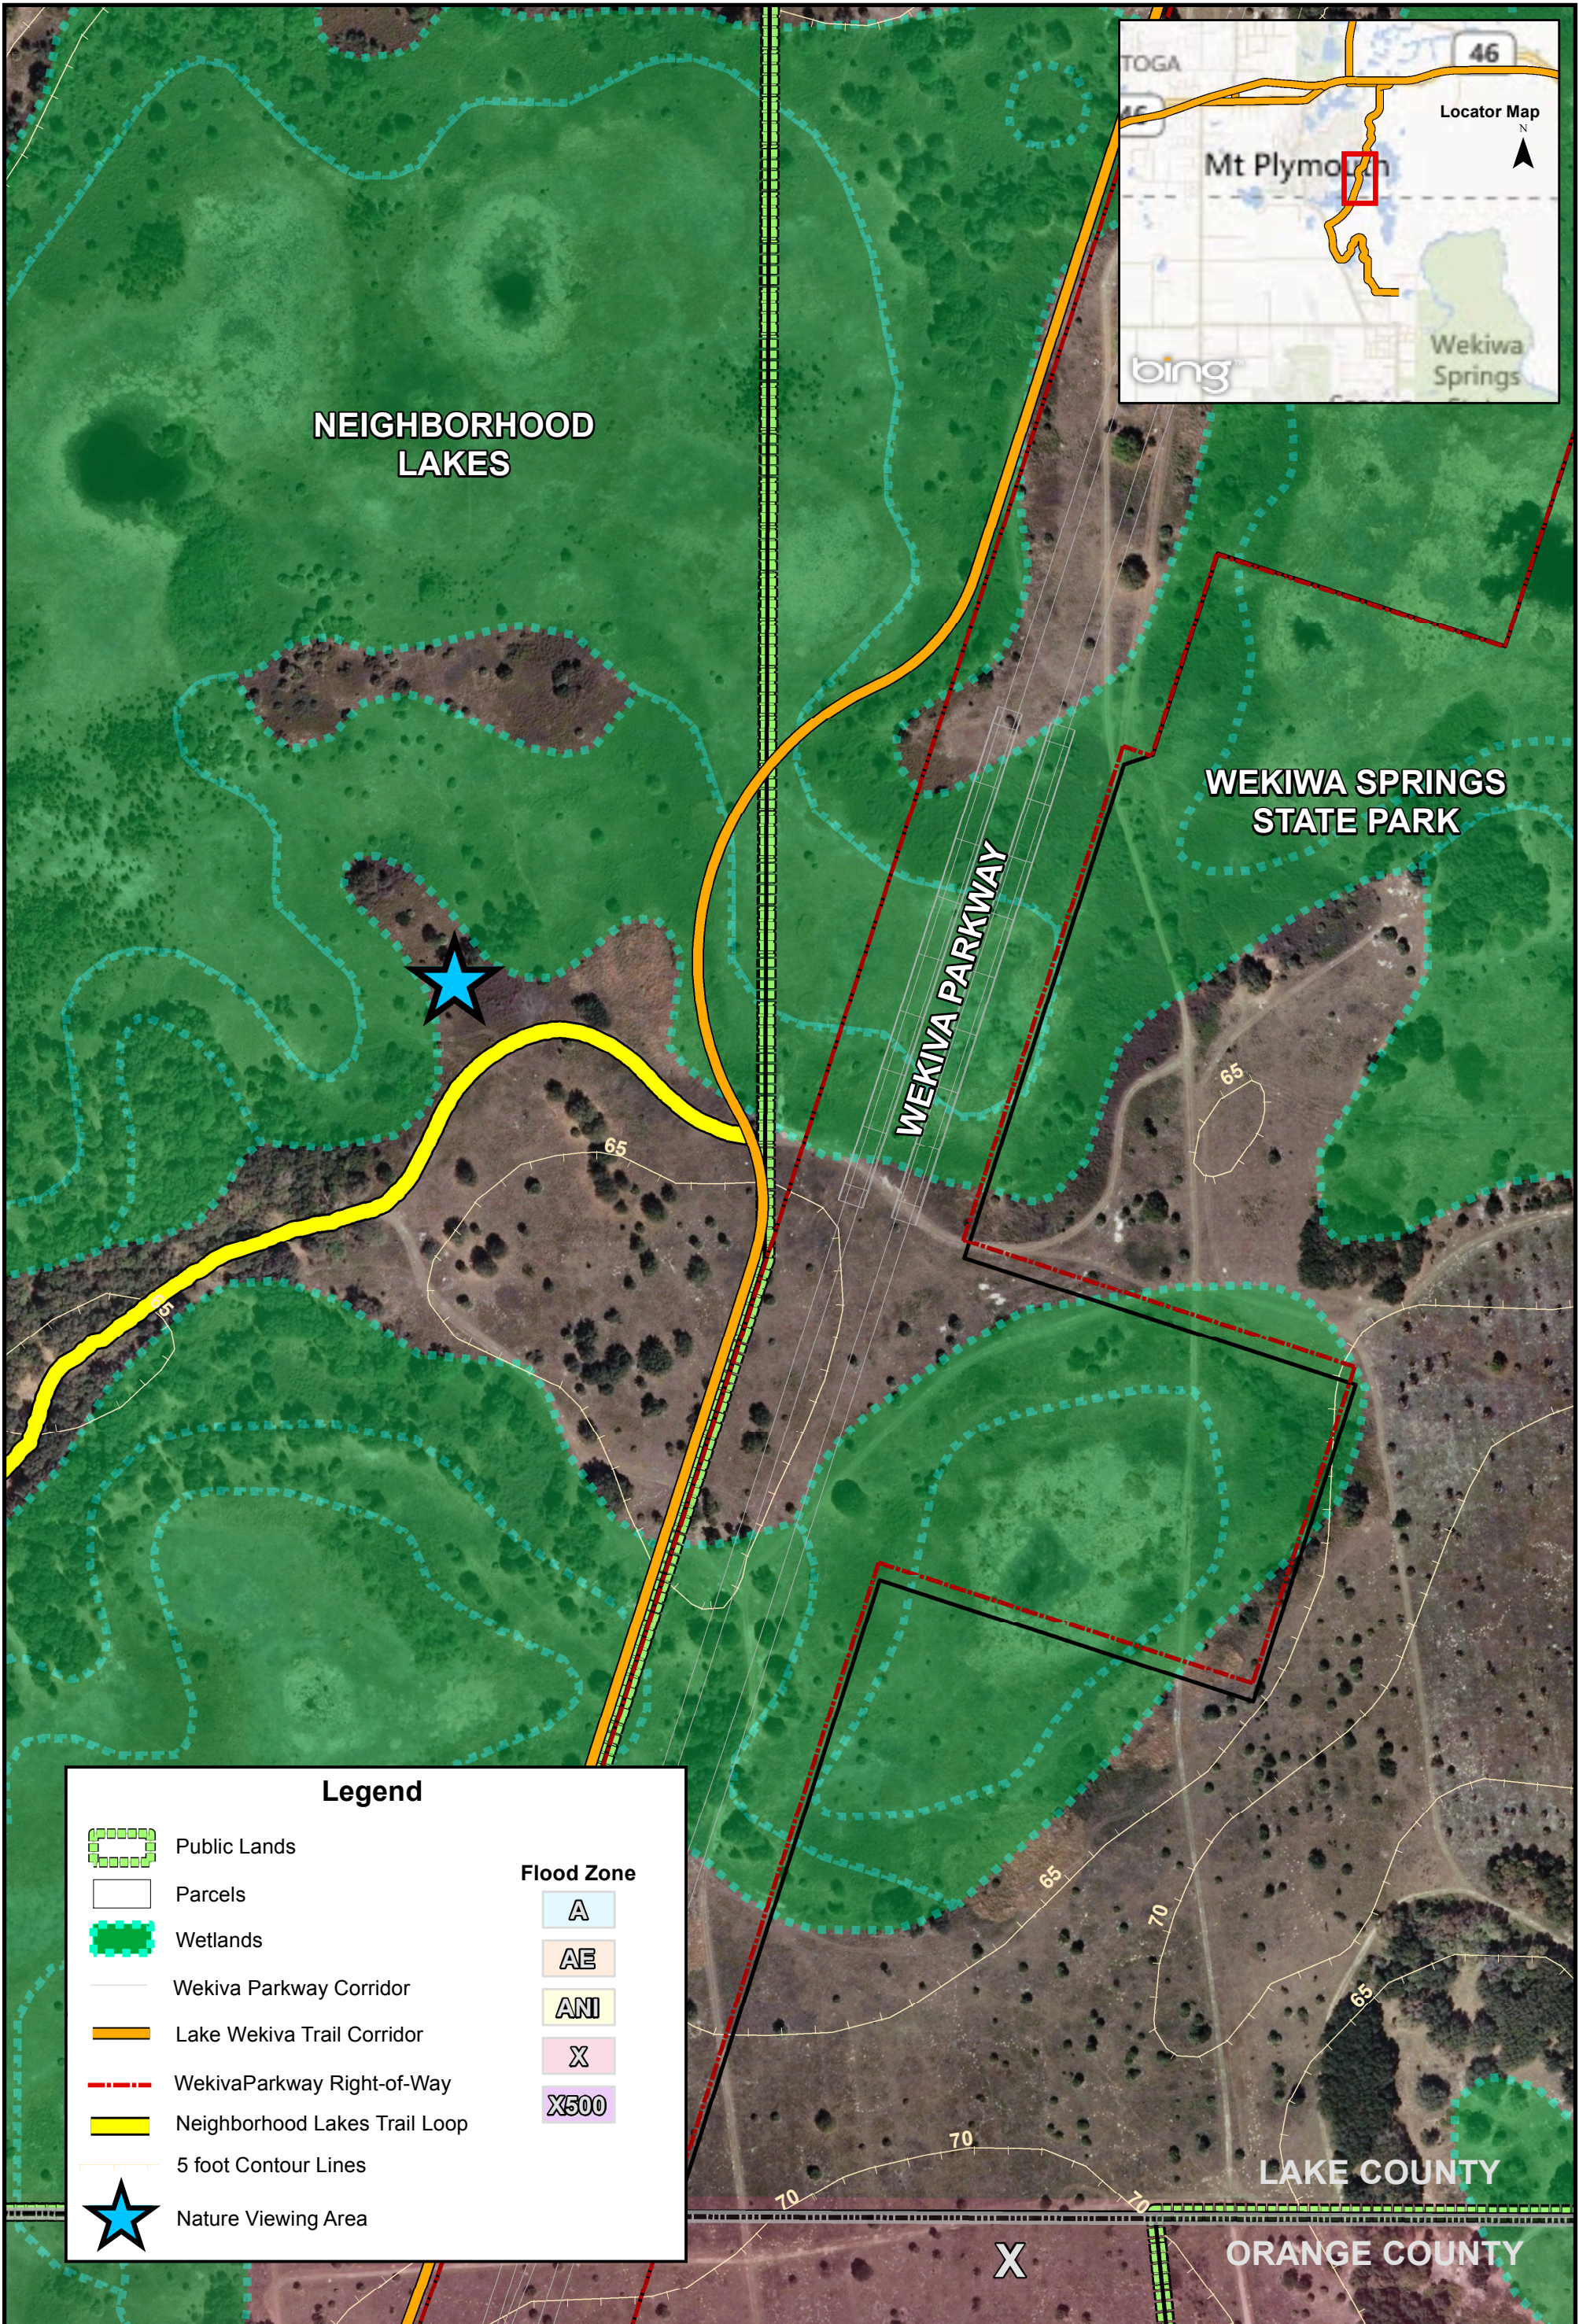

Legend

- Neighborhood Lakes Trail Head
- Lake Wekiva Trail Head
- Nature Viewing Area
- Neighborhood Lakes Trail Loop
- Lake Wekiva Trail Corridor
- Wekiva Parkway Right-of-Way
- Wekiva Parkway Corridor
- 5 Foot Contour Lines
- Public Lands
- Parcels

**POTENTIAL
TRAILHEAD AREA**

**WEKIWA SPRINGS
STATE PARK**

Legend

	Public Lands		Flood Zone
	Parcels		A
	Wetlands		AE
	Wekiva Parkway Corridor		ANI
	Lake Wekiva Trail Corridor		X
	Wekiva Parkway Right-of-Way		X500
	Neighborhood Lakes Trail Loop		
	5 foot Contour Lines		

Legend	
	Public Lands
	Parcels
	Wetlands
	Wekiva Parkway Corridor
	Lake Wekiva Trail Corridor
	Wekiva Parkway Right-of-Way
	Neighborhood Lakes Trail Loop
	5 foot Contour Lines
Flood Zone	
	A
	AE
	ANI
	X
	X500

NEIGHBORHOOD LAKES

WEKIWA SPRINGS STATE PARK

WEKIVA PARKWAY

LAKE COUNTY

ORANGE COUNTY

Legend

	Public Lands		Flood Zone
	Parcels		A
	Wetlands		AE
	Wekiva Parkway Corridor		ANI
	Lake Wekiva Trail Corridor		X
	Wekiva Parkway Right-of-Way		X500
	Neighborhood Lakes Trail Loop		
	5 foot Contour Lines		
	Nature Viewing Area		