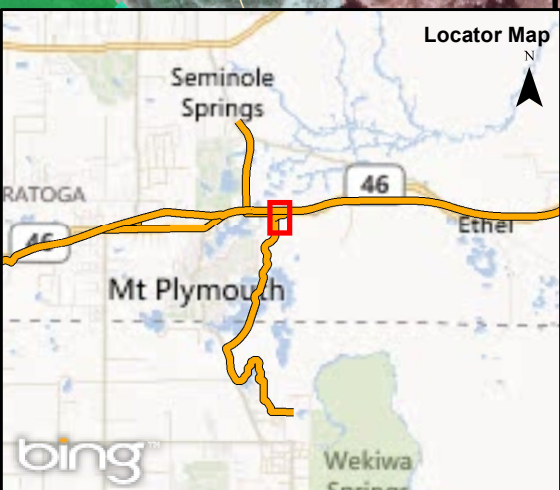

Legend

- Neighborhood Lakes Trail Head
- Lake Wekiva Trail Head
- Nature Viewing Area
- Neighborhood Lakes Trail Loop
- Lake Wekiva Trail Corridor
- Wekiva Parkway Right-of-Way
- Wekiva Parkway Corridor
- 5 Foot Contour Lines
- Public Lands
- Parcels

**POTENTIAL
TRAILHEAD AREA**

**WEKIWA SPRINGS
STATE PARK**

Legend

	Public Lands		Flood Zone
	Parcels		A
	Wetlands		AE
	Wekiva Parkway Corridor		ANI
	Lake Wekiva Trail Corridor		X
	Wekiva Parkway Right-of-Way		X500
	Neighborhood Lakes Trail Loop		
	5 foot Contour Lines		

Legend	
	Public Lands
	Parcels
	Wetlands
	Wekiva Parkway Corridor
	Lake Wekiva Trail Corridor
	Wekiva Parkway Right-of-Way
	Neighborhood Lakes Trail Loop
	5 foot Contour Lines
Flood Zone	
	A
	AE
	ANI
	X
	X500

NEIGHBORHOOD LAKES

WEKIWA SPRINGS STATE PARK

WEKIVA PARKWAY

LAKE COUNTY

ORANGE COUNTY

Legend

	Public Lands		Flood Zone
	Parcels		A
	Wetlands		AE
	Wekiva Parkway Corridor		ANI
	Lake Wekiva Trail Corridor		X
	Wekiva Parkway Right-of-Way		X500
	Neighborhood Lakes Trail Loop		
	5 foot Contour Lines		
	Nature Viewing Area		