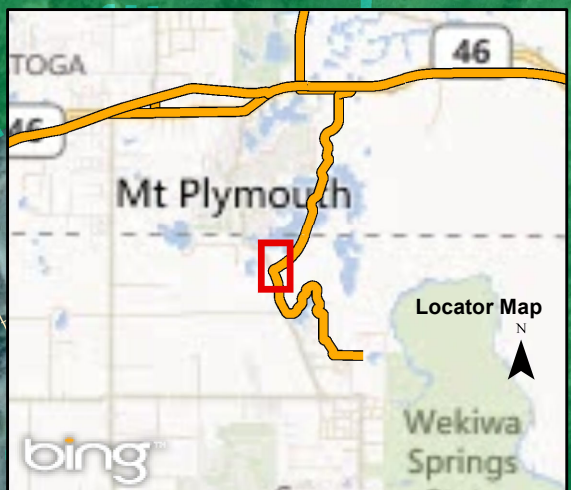

435

POTENTIAL TRAILHEAD AREA

WEKIWA PARKWAY

Legend	
	Public Lands
	Parcels
	Wetlands
	Wekiva Parkway Corridor
	Lake Wekiva Trail Corridor
	Wekiva Parkway Right-of-Way
	Neighborhood Lakes Trail Loop
	5 foot Contour Lines
Flood Zone	
	A
	AE
	ANI
	X
	X500