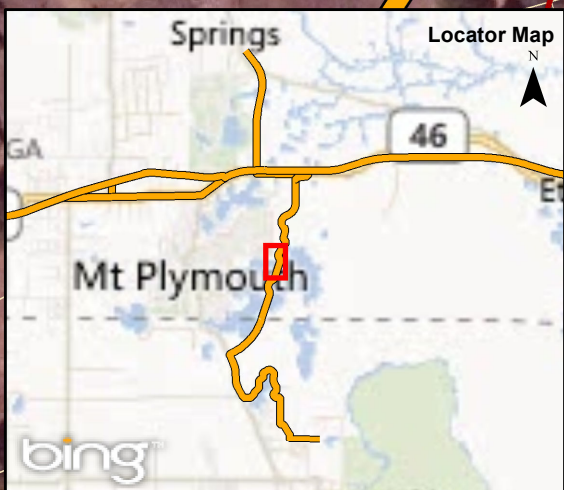

Legend

- Neighborhood Lakes Trail Head
- Lake Wekiva Trail Head
- Nature Viewing Area
- Neighborhood Lakes Trail Loop
- Lake Wekiva Trail Corridor
- Wekiva Parkway Right-of-Way
- Wekiva Parkway Corridor
- 5 Foot Contour Lines
- Public Lands
- Parcels

**POTENTIAL
TRAILHEAD AREA**

**WEKIWA SPRINGS
STATE PARK**

Legend

	Public Lands		Flood Zone
	Parcels		A
	Wetlands		AE
	Wekiva Parkway Corridor		ANI
	Lake Wekiva Trail Corridor		X
	Wekiva Parkway Right-of-Way		X500
	Neighborhood Lakes Trail Loop		
	5 foot Contour Lines		

Legend	
	Public Lands
	Parcels
	Wetlands
	Wekiva Parkway Corridor
	Lake Wekiva Trail Corridor
	Wekiva Parkway Right-of-Way
	Neighborhood Lakes Trail Loop
	5 foot Contour Lines
Flood Zone	
	A
	AE
	ANI
	X
	X500

NEIGHBORHOOD LAKES

WEKIWA SPRINGS STATE PARK

WEKIVA PARKWAY

LAKE COUNTY

ORANGE COUNTY

Legend

	Public Lands		Flood Zone
	Parcels		A
	Wetlands		AE
	Wekiva Parkway Corridor		ANI
	Lake Wekiva Trail Corridor		X
	Wekiva Parkway Right-of-Way		X500
	Neighborhood Lakes Trail Loop		
	5 foot Contour Lines		
	Nature Viewing Area		