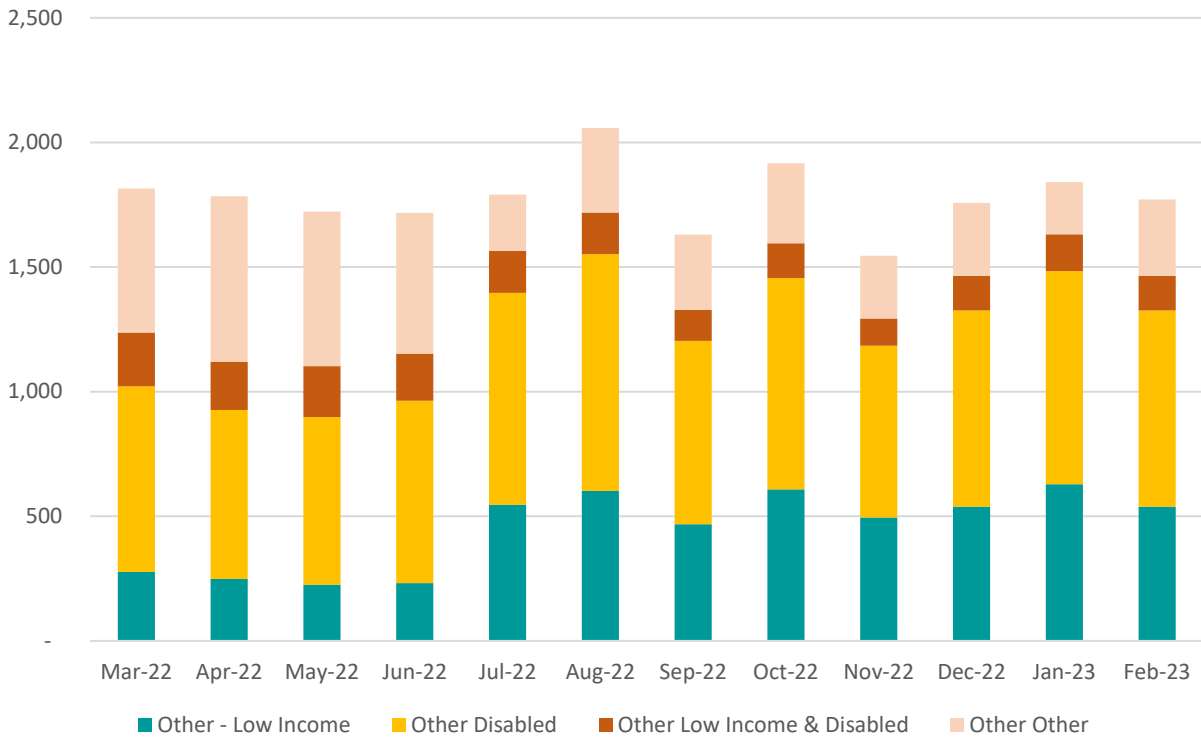

Lake County Transit Trips

Trip Purpose

Passenger Types

Lake County Connection Passenger Types - Elderly

Lake County Connection Passenger Types - Other

Vehicle Miles

Valid Complaints

Farebox Revenue

Funding Source

Lake County Connection Contract Amount

LakeXpress Monthly Trips

LakeXpress Daily Average Trips

LakeXpress Contract Amount