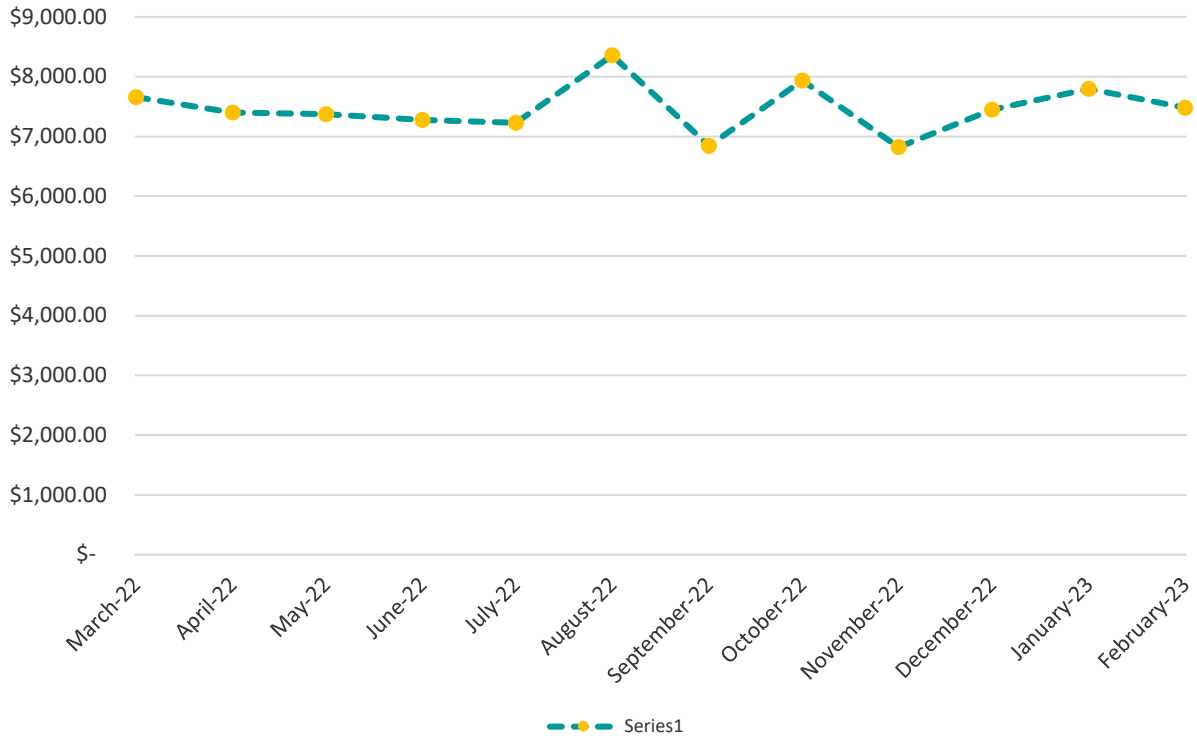

Lake County Transit Trips

Trip Purpose

Passenger Types

Lake County Connection Passenger Types - Elderly

Lake County Connection Passenger Types - Other

Vehicle Miles

Valid Complaints

Farebox Revenue