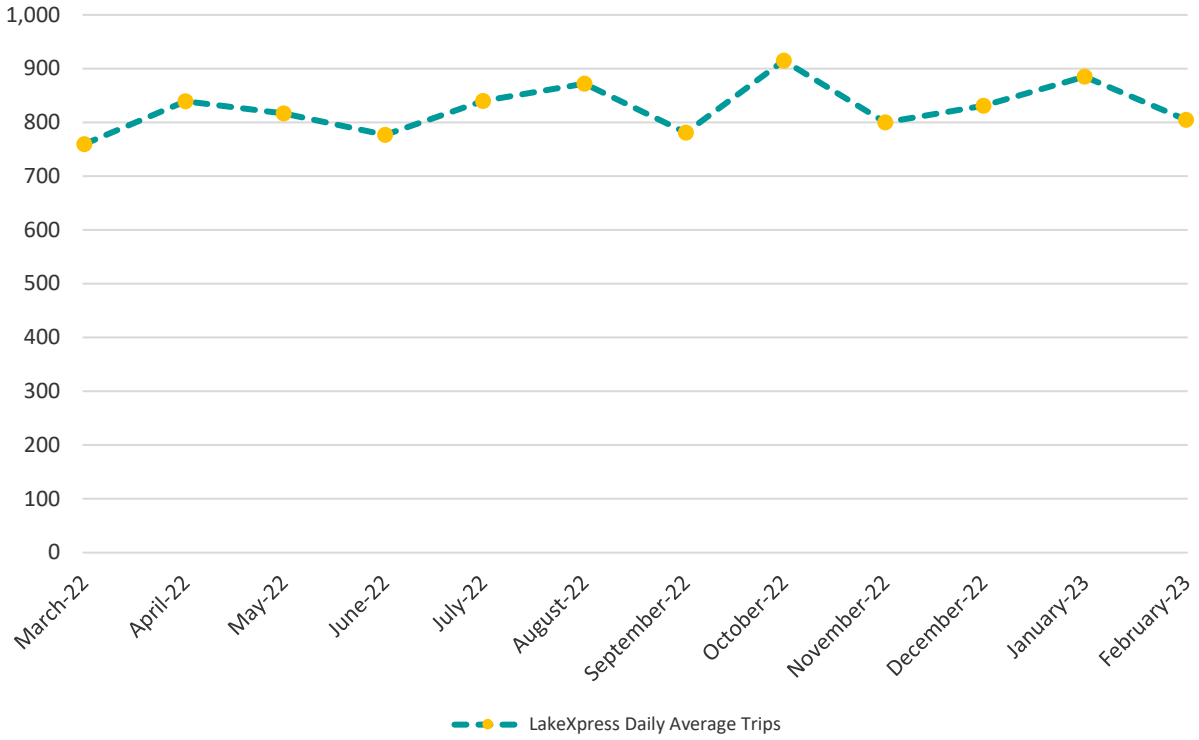

Funding Source

Lake County Connection Contract Amount

LakeXpress Monthly Trips

LakeXpress Daily Average Trips

LakeXpress Contract Amount