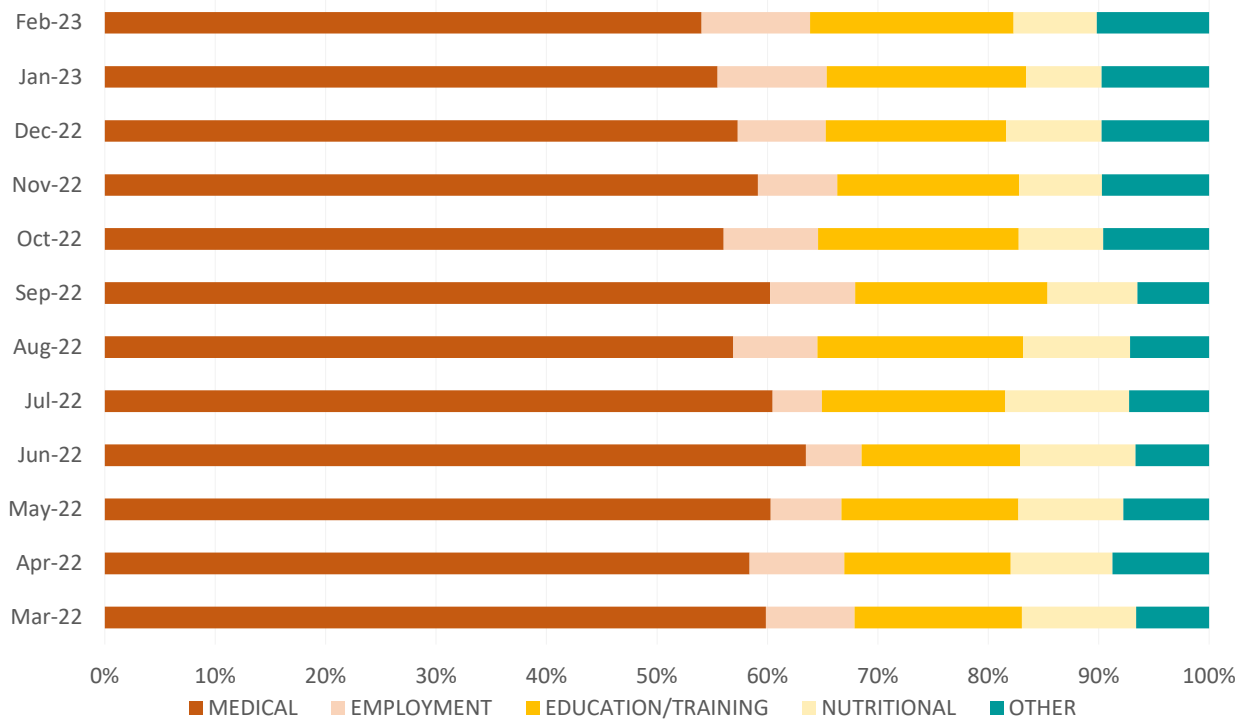

Lake County Transit Report

June 12, 2023

The data contained herein has been provided by Lake County Transit.

Lake County Connection Preventable Accidents

Lake County Connection Non-Preventable Accidents

Accidents and Roadcalls

Lake County Transit Trips

Trip Purpose

Passenger Types

Lake County Connection Passenger Types - Elderly

Lake County Connection Passenger Types - Other

Vehicle Miles

Valid Complaints

Farebox Revenue