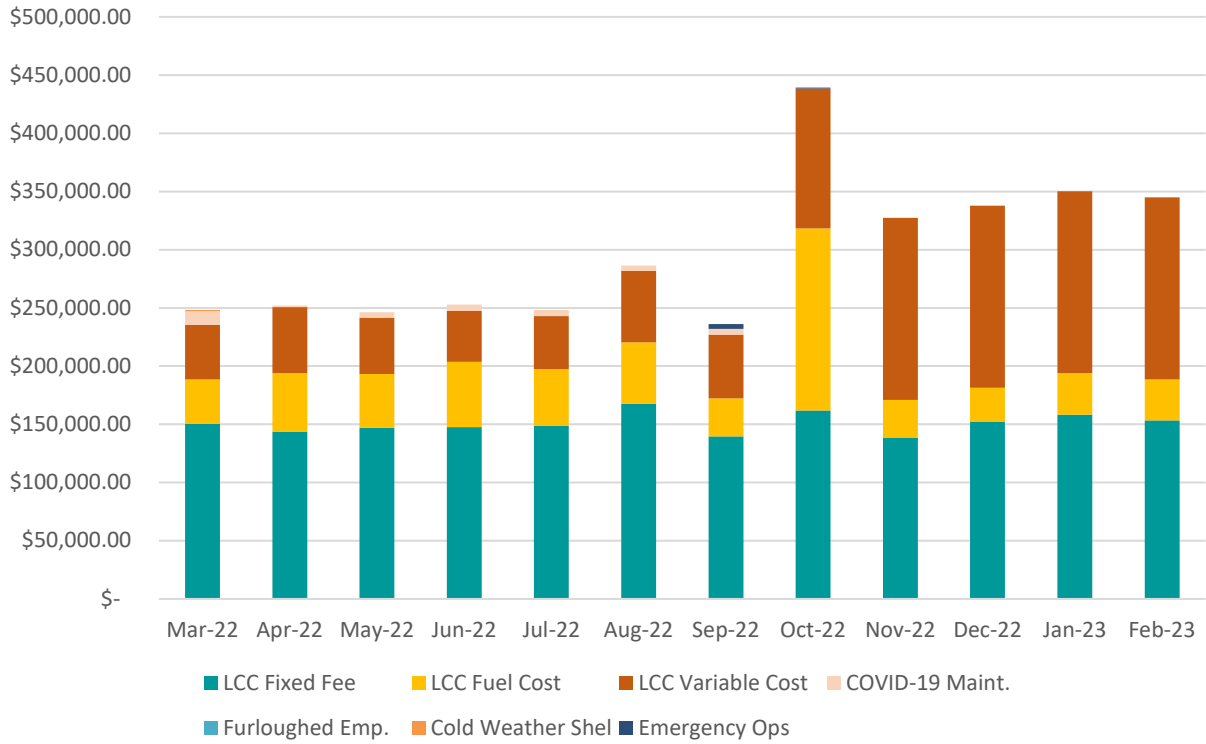

Lake County Connection Contract Amount