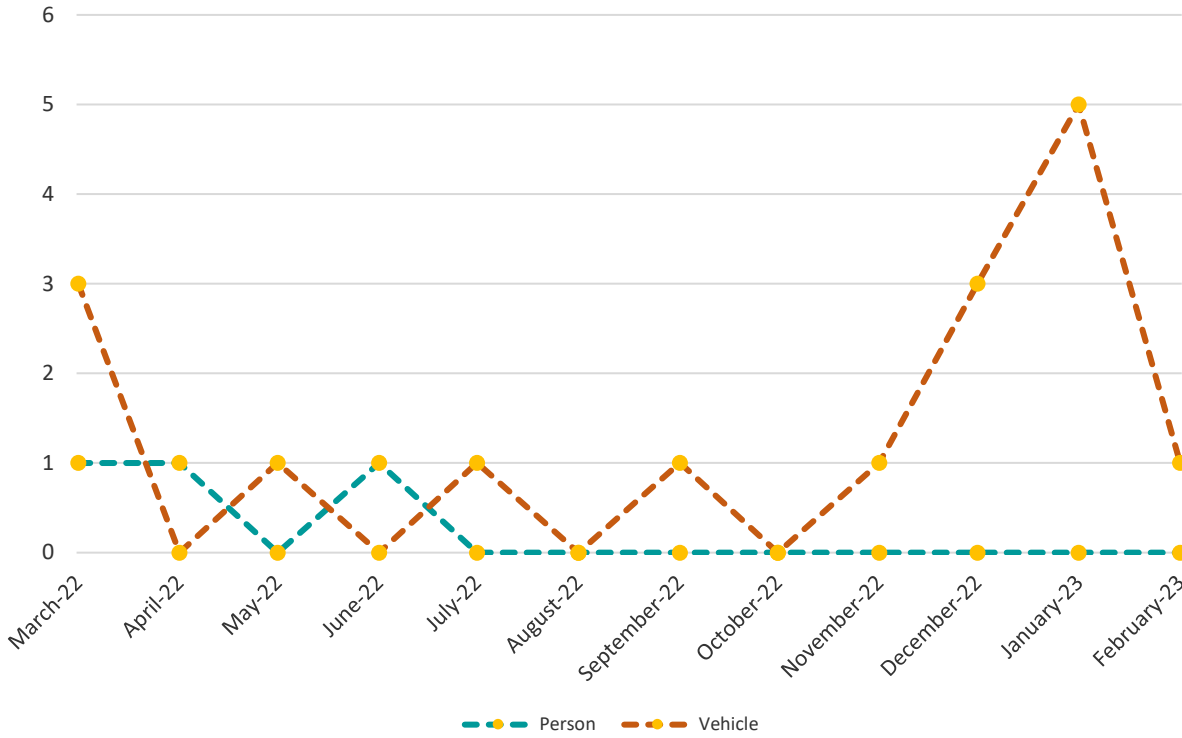

Lake County Transit Report

June 12, 2023

The data contained herein has been provided by Lake County Transit.

Lake County Connection Preventable Accidents

Lake County Connection Non-Preventable Accidents

Accidents and Roadcalls

Lake County Transit Trips

Trip Purpose

Passenger Types

Lake County Connection Passenger Types - Elderly

Lake County Connection Passenger Types - Other

Vehicle Miles

Valid Complaints

Farebox Revenue