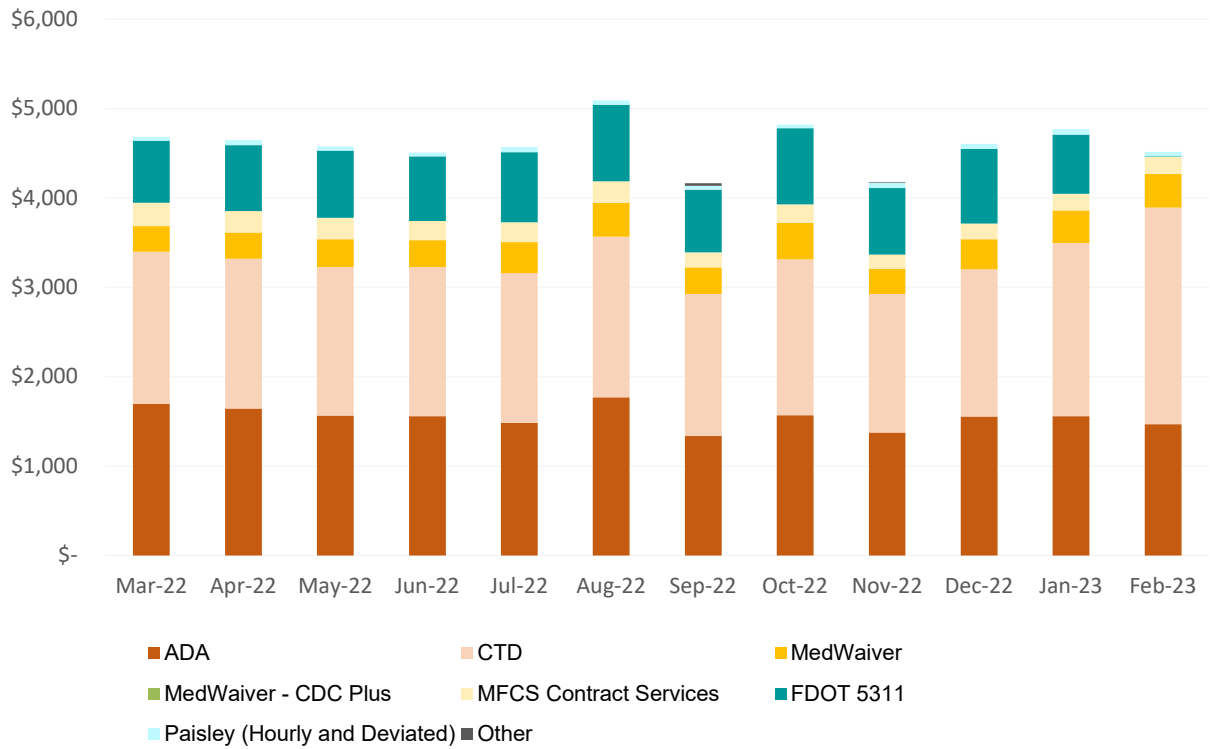

Lake County Transit Trips

Trip Purpose

Passenger Types

Lake County Connection Passenger Types - Elderly

Lake County Connection Passenger Types - Other

Vehicle Miles

Valid Complaints

Farebox Revenue

Funding Source

Lake County Connection Contract Amount

LakeXpress Monthly Trips

LakeXpress Daily Average Trips

LakeXpress Contract Amount