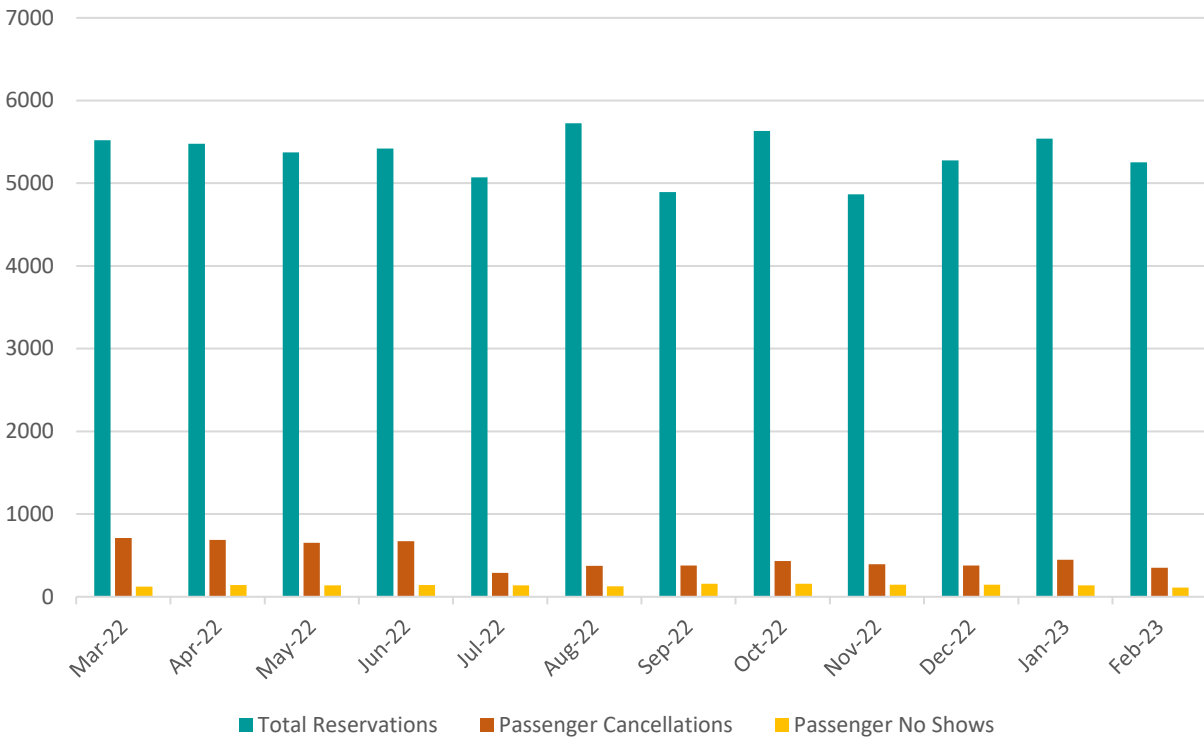

Lake County Transit Report

June 12, 2023

The data contained herein has been provided by Lake County Transit.

Lake County Connection Preventable Accidents

Lake County Connection Non-Preventable Accidents

Accidents and Roadcalls

Lake County Transit Trips

Trip Purpose

Passenger Types

Lake County Connection Passenger Types - Elderly

Lake County Connection Passenger Types - Other

Vehicle Miles

Valid Complaints

Farebox Revenue

Funding Source

Lake County Connection Contract Amount

LakeXpress Monthly Trips

LakeXpress Daily Average Trips

LakeXpress Contract Amount