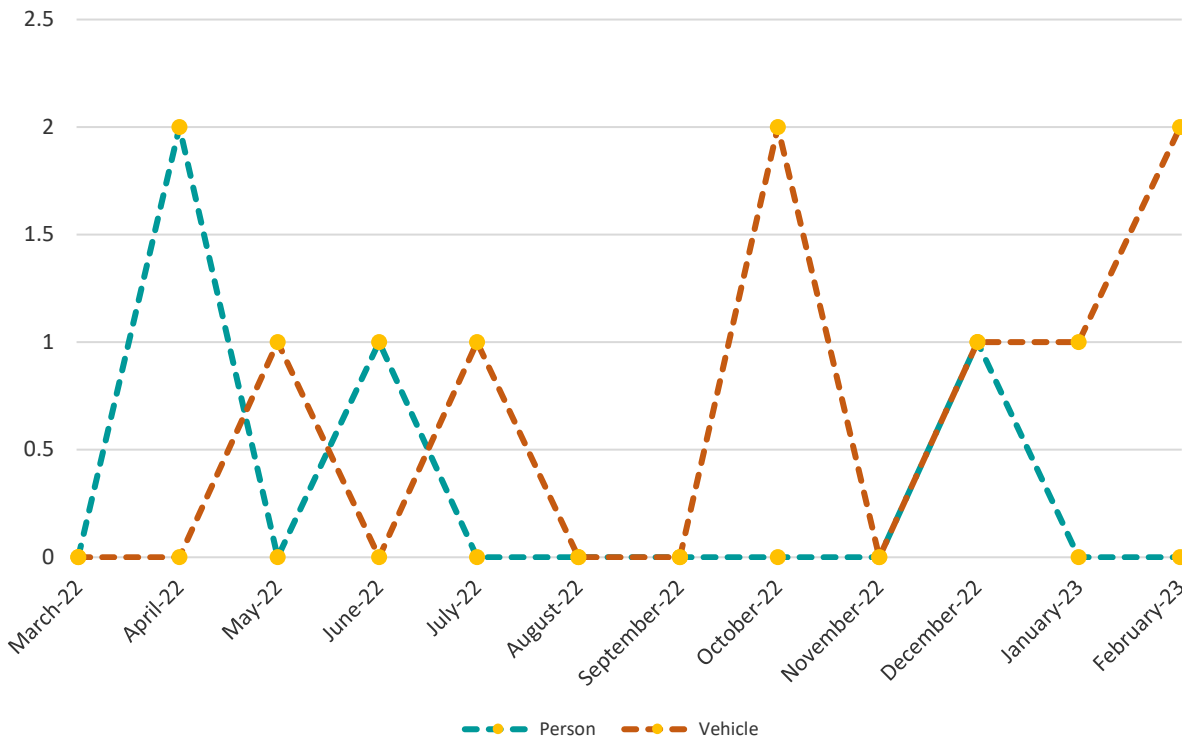

Lake County Transit Report

June 12, 2023

The data contained herein has been provided by Lake County Transit.

Lake County Connection Preventable Accidents

Lake County Connection Non-Preventable Accidents

Accidents and Roadcalls

Lake County Transit Trips

Trip Purpose

Passenger Types

Lake County Connection Passenger Types - Elderly

Lake County Connection Passenger Types - Other

Vehicle Miles

Valid Complaints

Farebox Revenue

Funding Source

Lake County Connection Contract Amount

LakeXpress Monthly Trips

LakeXpress Daily Average Trips

LakeXpress Contract Amount