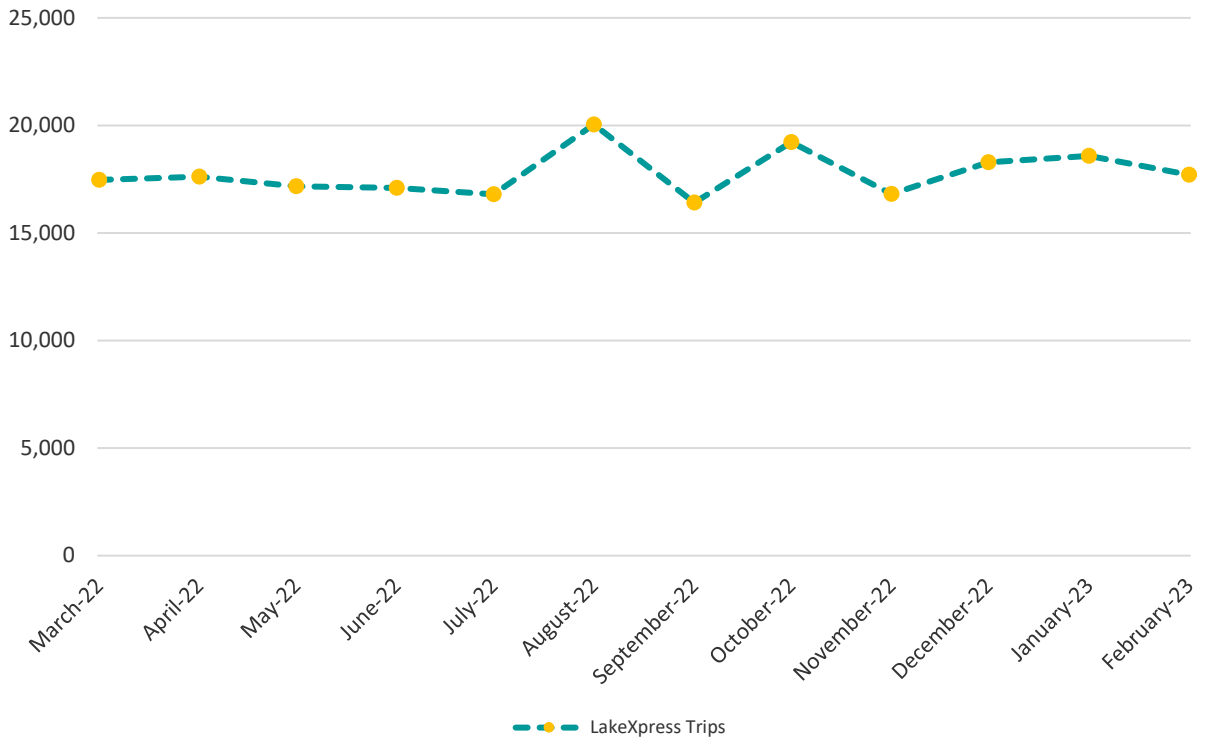

Lake County Transit Trips

Trip Purpose

Passenger Types

Lake County Connection Passenger Types - Elderly

Lake County Connection Passenger Types - Other

Vehicle Miles

Valid Complaints

Farebox Revenue

Funding Source

Lake County Connection Contract Amount

LakeXpress Monthly Trips

LakeXpress Daily Average Trips

LakeXpress Contract Amount