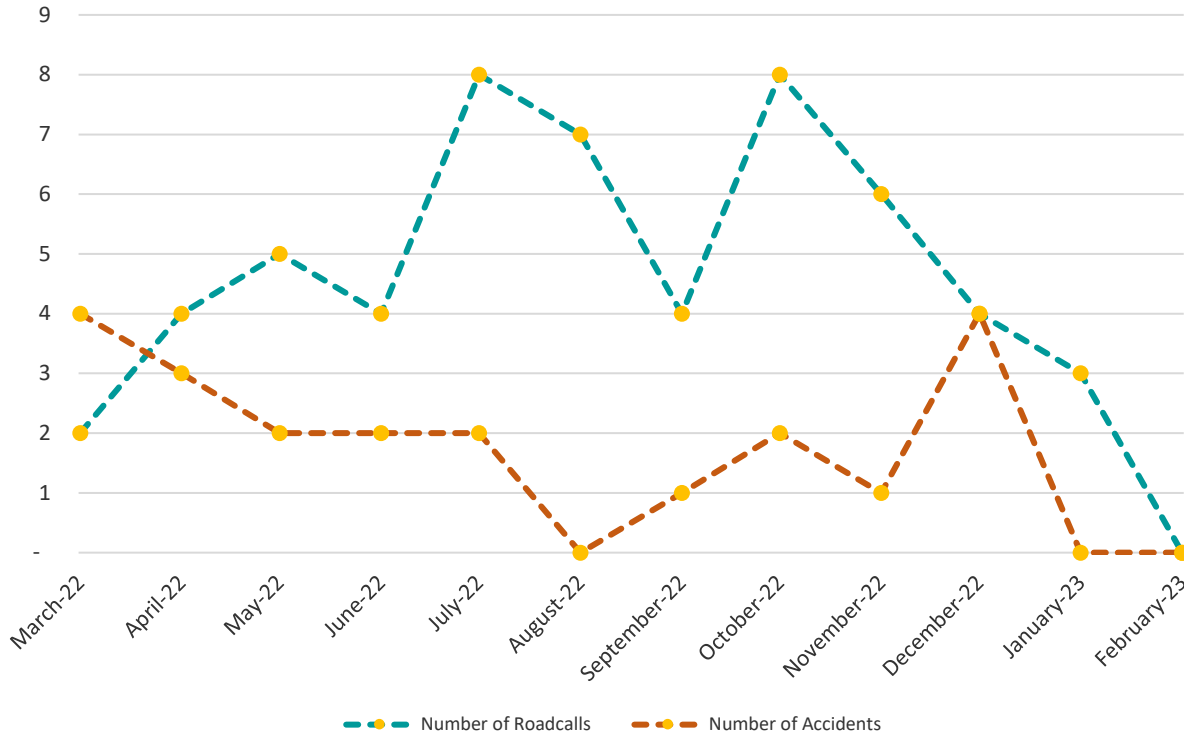

Lake County Transit Report

June 12, 2023

The data contained herein has been provided by Lake County Transit.

Lake County Connection Preventable Accidents

Lake County Connection Non-Preventable Accidents

Accidents and Roadcalls

Lake County Transit Trips

Trip Purpose

Passenger Types

Lake County Connection Passenger Types - Elderly

Lake County Connection Passenger Types - Other

Vehicle Miles

Valid Complaints

Farebox Revenue