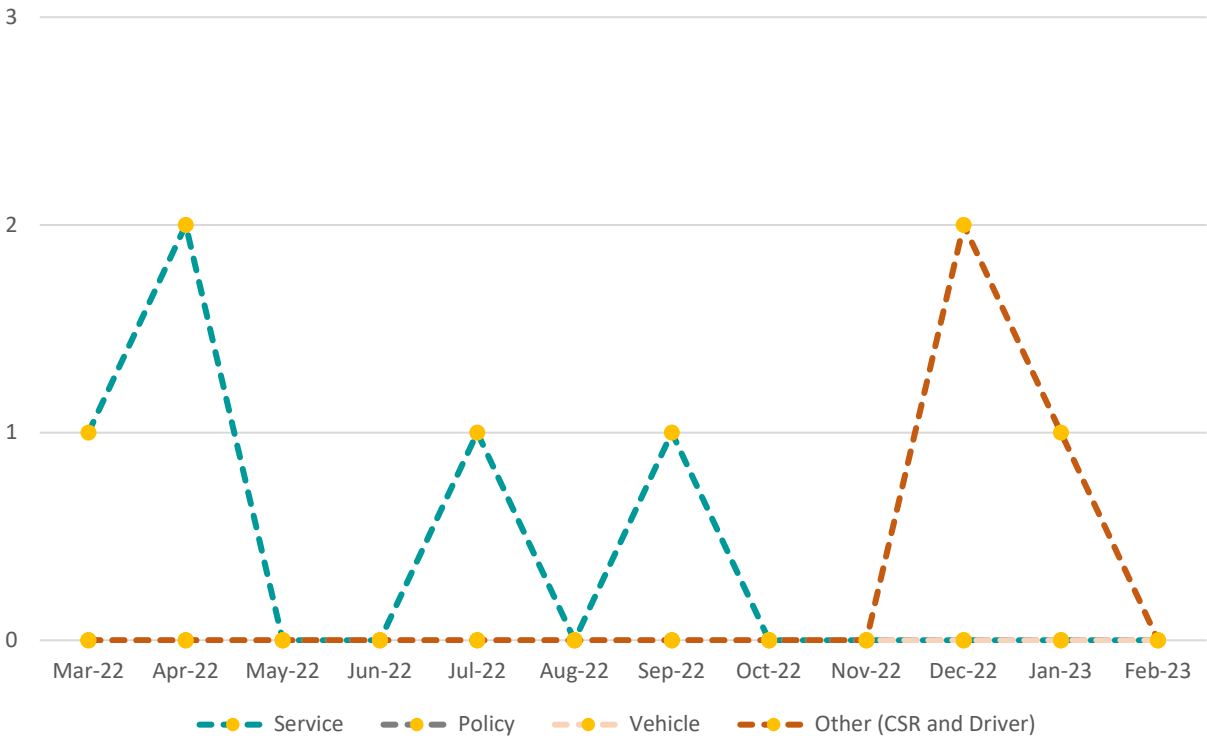

Lake County Transit Report

June 12, 2023

The data contained herein has been provided by Lake County Transit.

Lake County Connection Preventable Accidents

Lake County Connection Non-Preventable Accidents

Accidents and Roadcalls

Lake County Transit Trips

Trip Purpose

Passenger Types

Lake County Connection Passenger Types - Elderly

Lake County Connection Passenger Types - Other

Vehicle Miles

Valid Complaints

Farebox Revenue

Funding Source

Lake County Connection Contract Amount

LakeXpress Monthly Trips

LakeXpress Daily Average Trips

LakeXpress Contract Amount