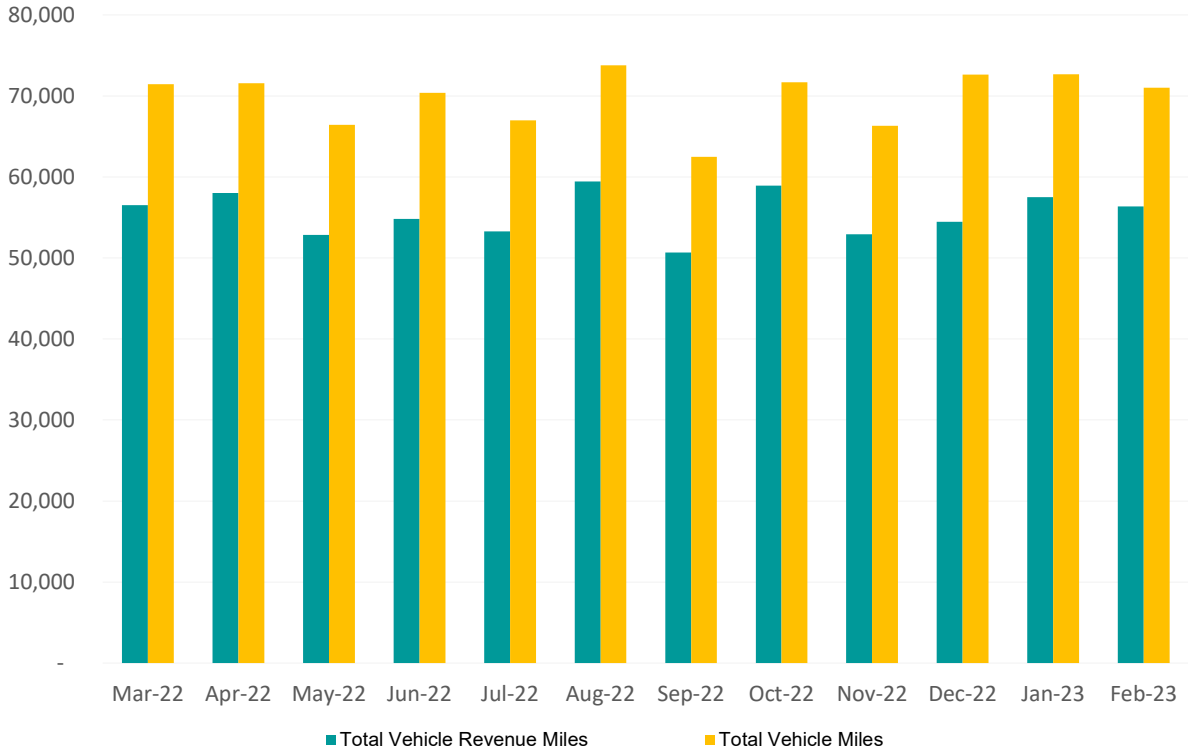

Lake County Transit Trips

Trip Purpose

Passenger Types

Lake County Connection Passenger Types - Elderly

Lake County Connection Passenger Types - Other

Vehicle Miles

Valid Complaints

Farebox Revenue

Funding Source

Lake County Connection Contract Amount

LakeXpress Monthly Trips

LakeXpress Daily Average Trips

LakeXpress Contract Amount