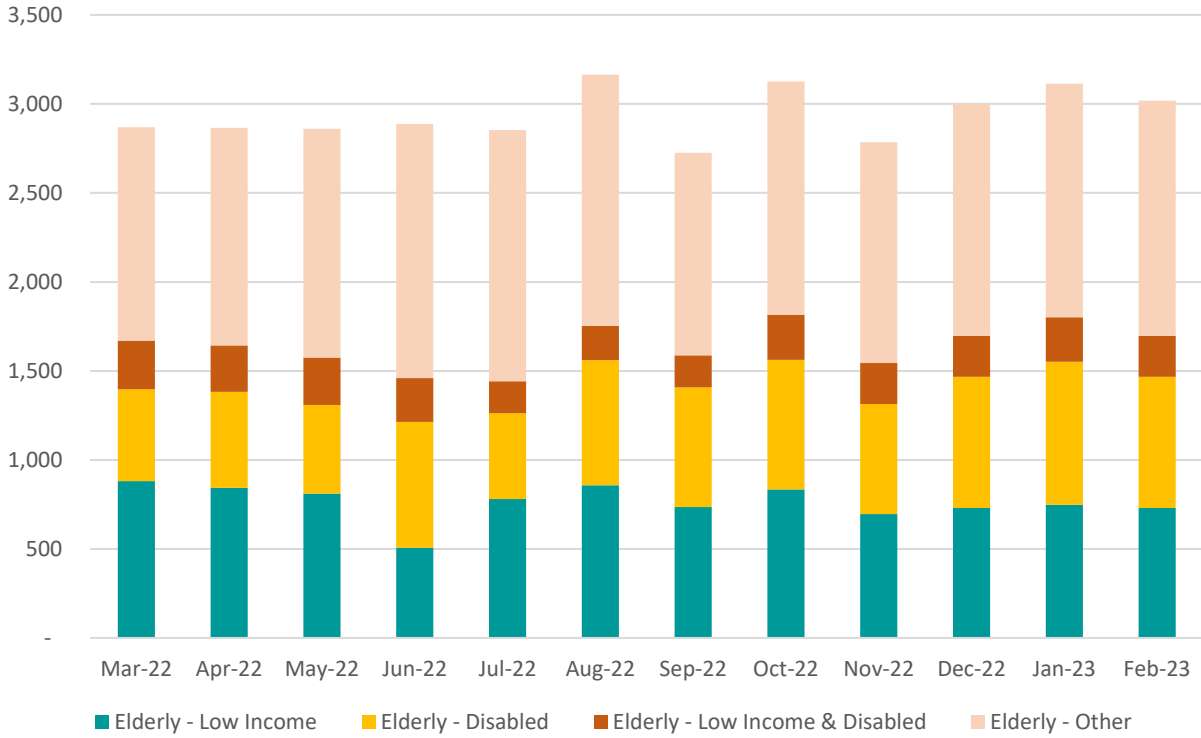

Lake County Transit Trips

Trip Purpose

Passenger Types

Lake County Connection Passenger Types - Elderly

Lake County Connection Passenger Types - Other

Vehicle Miles

Valid Complaints

Farebox Revenue

Funding Source

Lake County Connection Contract Amount

LakeXpress Monthly Trips

LakeXpress Daily Average Trips

LakeXpress Contract Amount