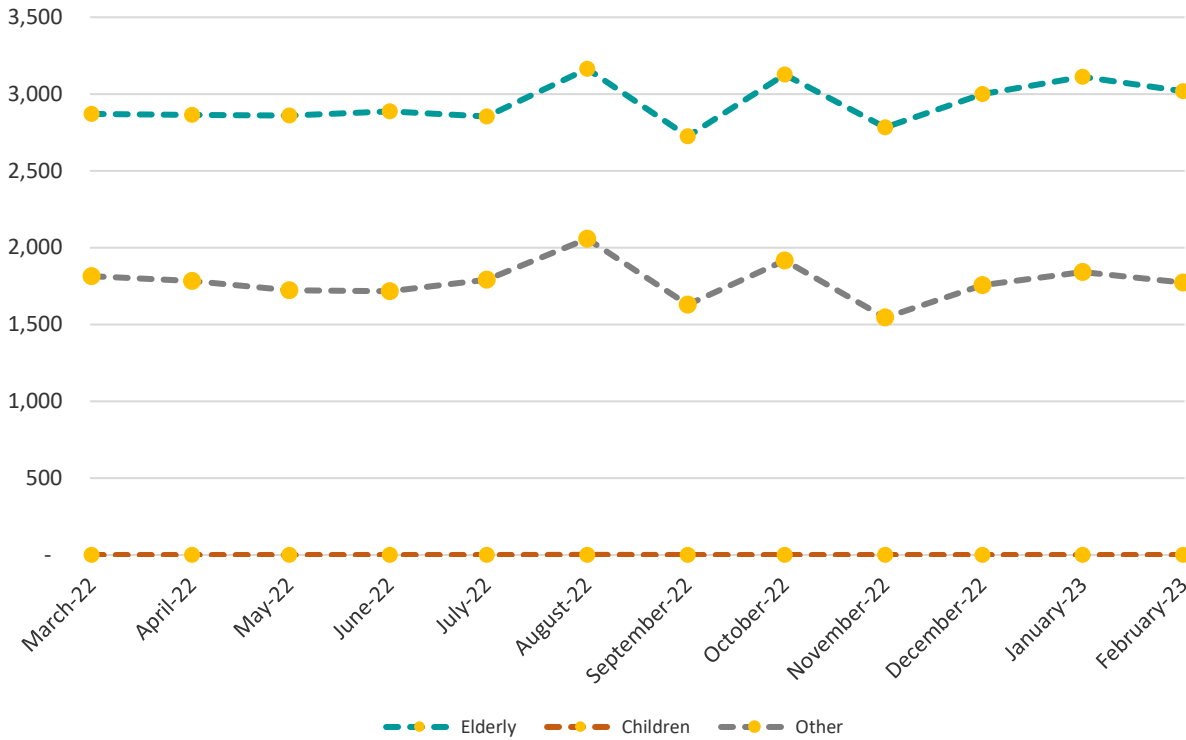

Lake County Transit Report

June 12, 2023

The data contained herein has been provided by Lake County Transit.

Lake County Connection Preventable Accidents

Lake County Connection Non-Preventable Accidents

Accidents and Roadcalls

Lake County Transit Trips

Trip Purpose

Passenger Types

Lake County Connection Passenger Types - Elderly

Lake County Connection Passenger Types - Other

Vehicle Miles

Valid Complaints

Farebox Revenue