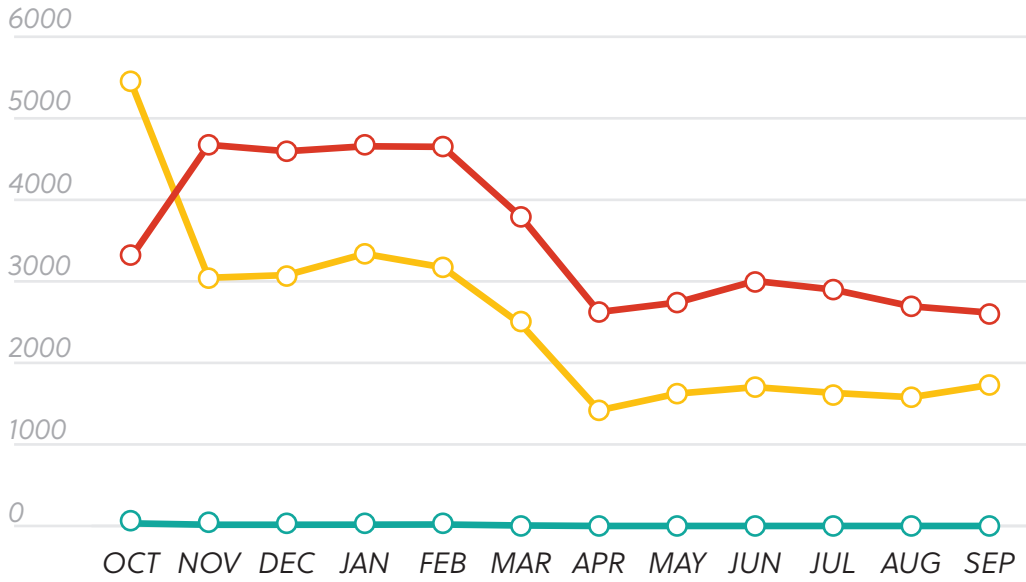

Selected Lake County Transit Metrics 2019-2020 Comparison

Lake County Transit Trips FY 19-20

Trip Funding Sources FY 19-20

Passenger Types FY 19-20

Trip Purpose FY 19-20

Lake County Connection Preventable Accidents FY 19-20

Lake County Connection Non-Preventable Accidents FY 19-20

Performance: Accidents & Road calls FY 19-20

LakeXpress Daily Averages FY 19-20