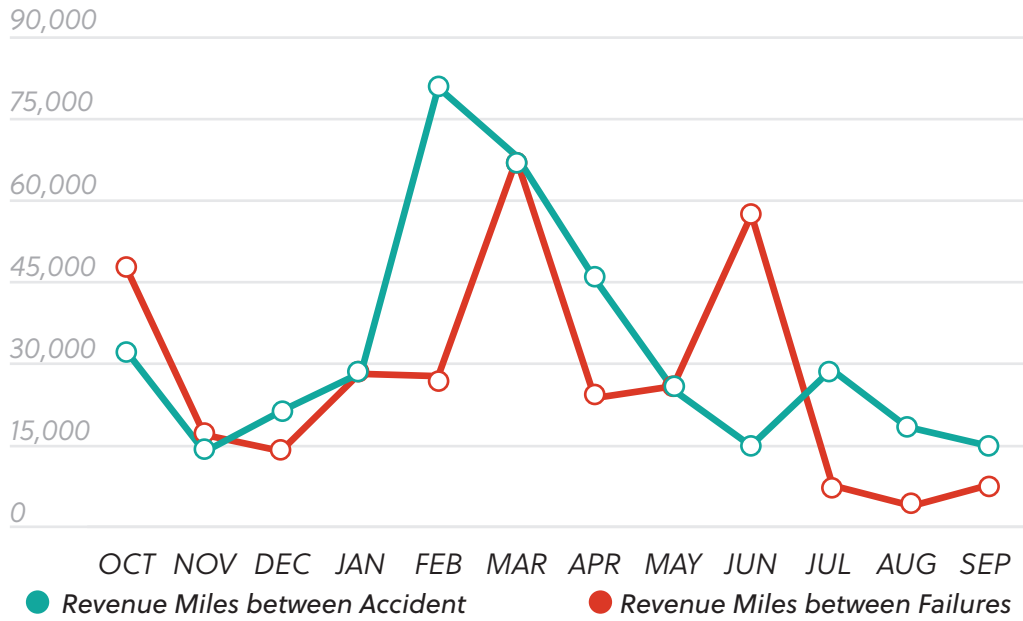

Selected Lake County Transit Metrics 2019-2020 Comparison

Lake County Transit Trips FY 19-20

Trip Funding Sources FY 19-20

Passenger Types FY 19-20

Trip Purpose FY 19-20

Lake County Connection Preventable Accidents FY 19-20

Lake County Connection Non-Preventable Accidents FY 19-20

Performance: Accidents & Road calls FY 19-20

LakeXpress Daily Averages FY 19-20