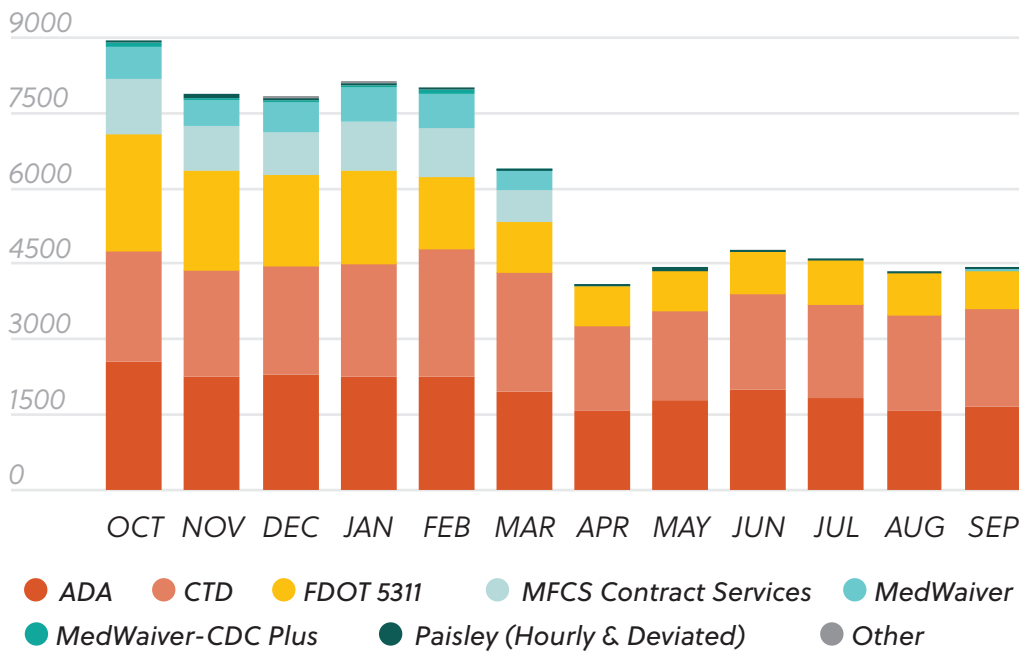

Selected Lake County Transit Metrics 2019-2020 Comparison

Lake County Transit Trips FY 19-20

Trip Funding Sources FY 19-20

Passenger Types FY 19-20

Trip Purpose FY 19-20

Lake County Connection Preventable Accidents FY 19-20

Lake County Connection Non-Preventable Accidents FY 19-20

Performance: Accidents & Road calls FY 19-20

LakeXpress Daily Averages FY 19-20