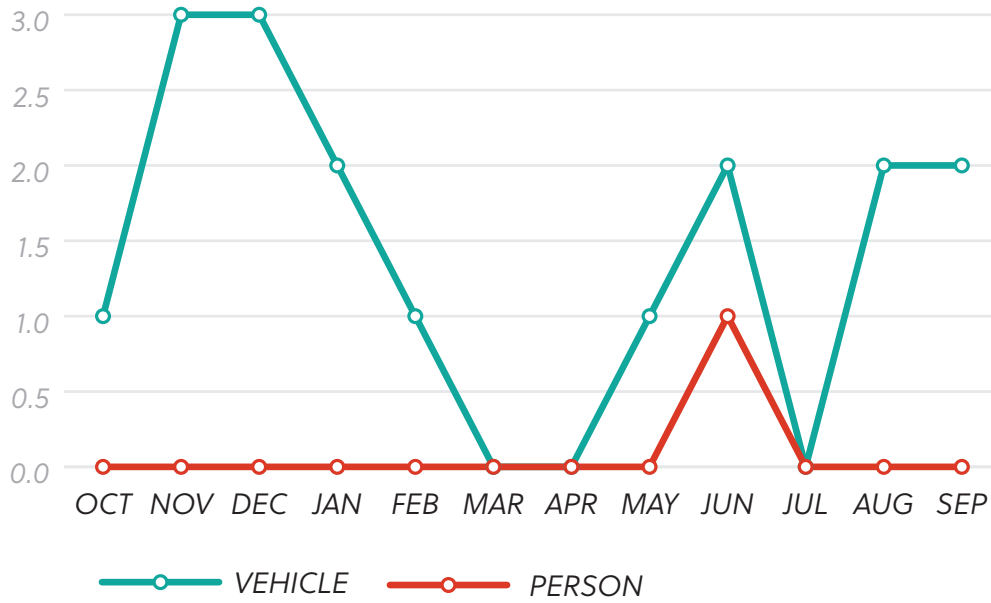

Selected Lake County Transit Metrics 2019-2020 Comparison

Lake County Transit Trips FY 19-20

Trip Funding Sources FY 19-20

Passenger Types FY 19-20

Trip Purpose FY 19-20

Lake County Connection Preventable Accidents FY 19-20

Lake County Connection Non-Preventable Accidents FY 19-20

Performance: Accidents & Road calls FY 19-20

LakeXpress Daily Averages FY 19-20