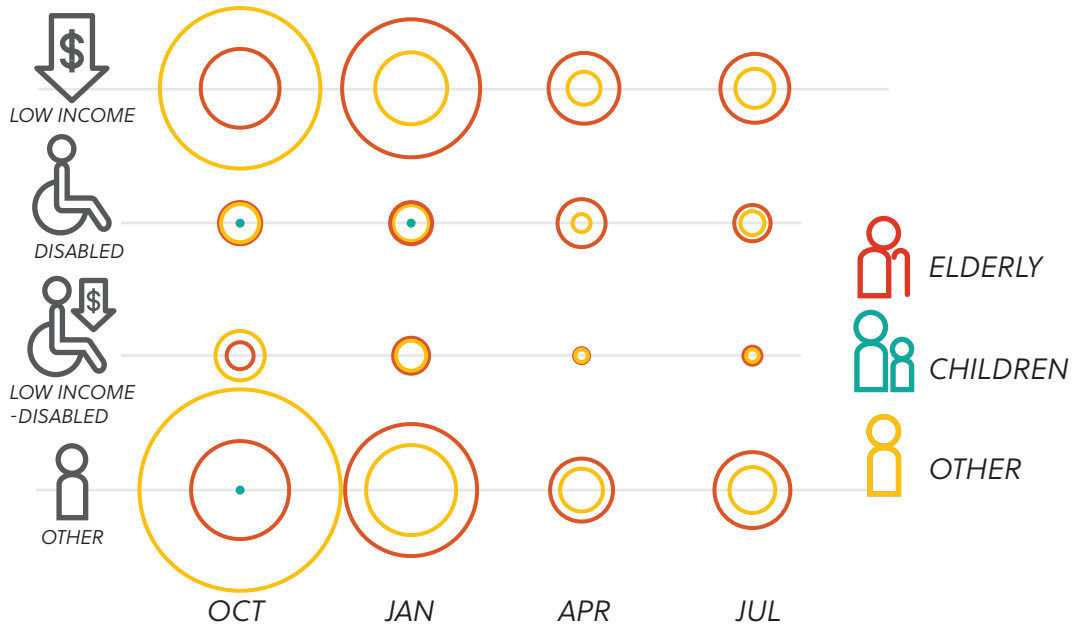

Selected Lake County Transit Metrics 2019-2020 Comparison

Lake County Transit Trips FY 19-20

Trip Funding Sources FY 19-20

Passenger Types FY 19-20

Trip Purpose FY 19-20

Lake County Connection Preventable Accidents FY 19-20

Lake County Connection Non-Preventable Accidents FY 19-20

Performance: Accidents & Road calls FY 19-20

LakeXpress Daily Averages FY 19-20