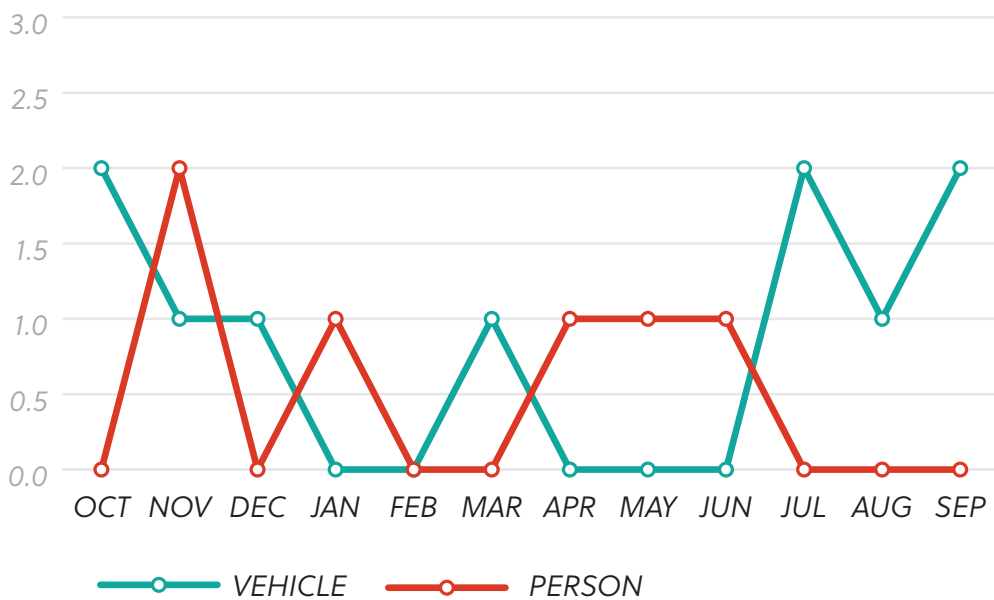

Selected Lake County Transit Metrics 2019-2020 Comparison

Lake County Transit Trips FY 19-20

Trip Funding Sources FY 19-20

Passenger Types FY 19-20

Trip Purpose FY 19-20

Lake County Connection Preventable Accidents FY 19-20

Lake County Connection Non-Preventable Accidents FY 19-20

Performance: Accidents & Road calls FY 19-20

LakeXpress Daily Averages FY 19-20