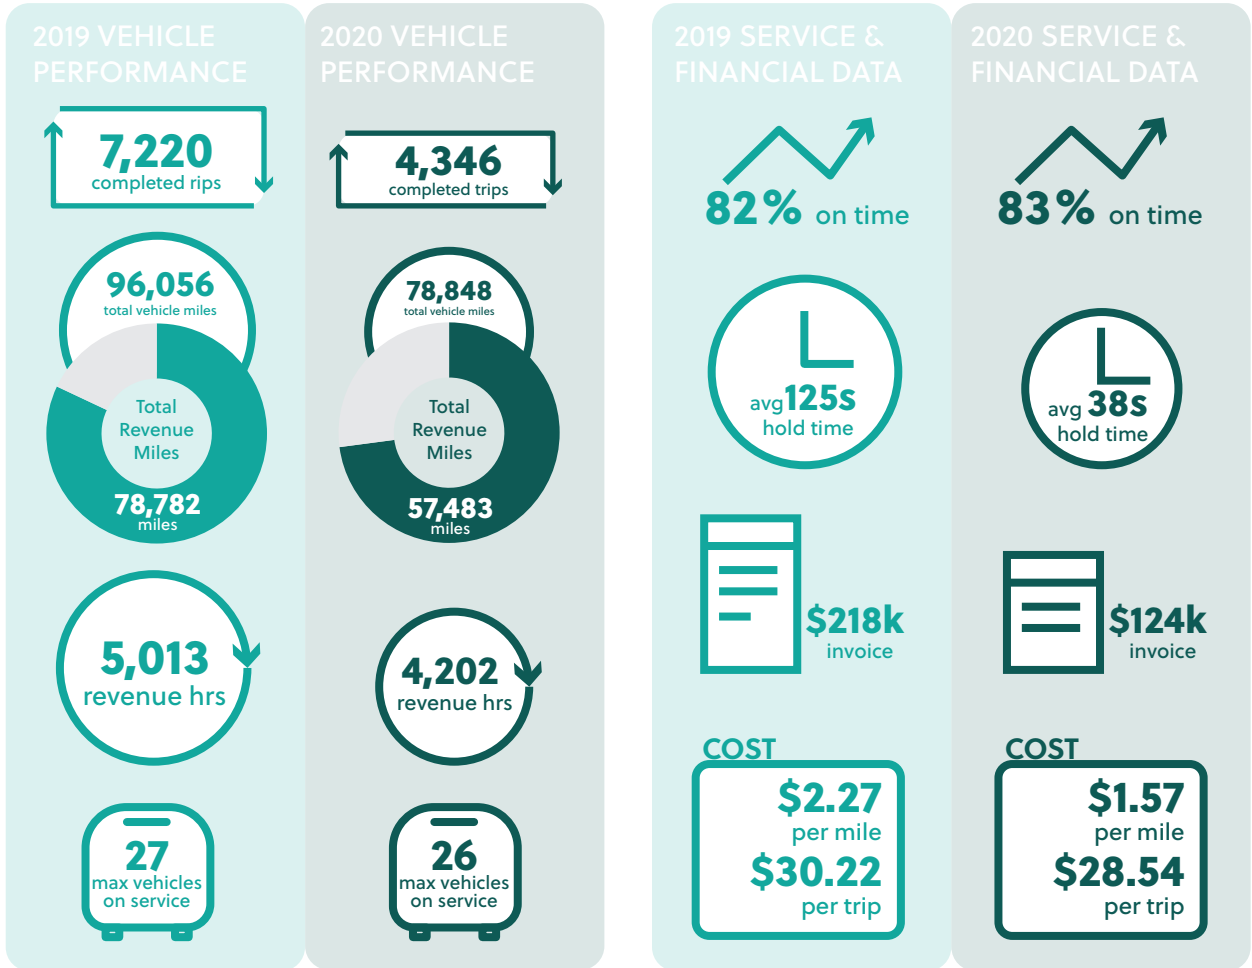

Selected Lake County Transit Metrics 2019-2020 Comparison

Lake County Transit Trips FY 19-20

Trip Funding Sources FY 19-20

Passenger Types FY 19-20

Trip Purpose FY 19-20

Lake County Connection Preventable Accidents FY 19-20

Lake County Connection Non-Preventable Accidents FY 19-20

Performance: Accidents & Road calls FY 19-20

LakeXpress Daily Averages FY 19-20