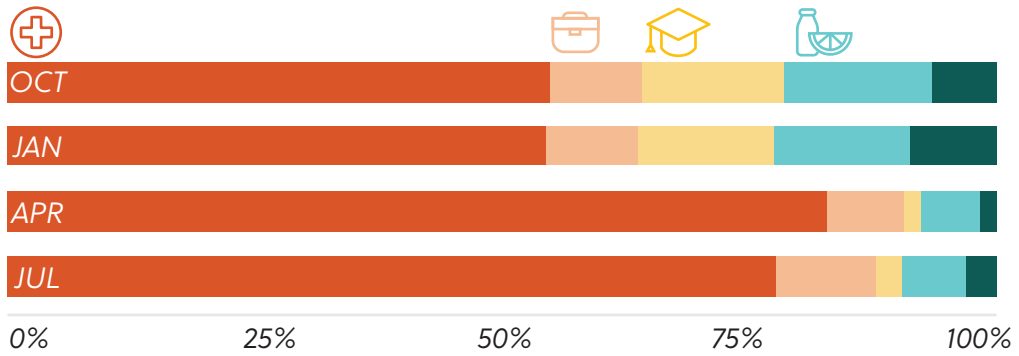

Selected Lake County Transit Metrics 2019-2020 Comparison

Lake County Transit Trips FY 19-20

Trip Funding Sources FY 19-20

Passenger Types FY 19-20

Trip Purpose FY 19-20

Lake County Connection Preventable Accidents FY 19-20

Lake County Connection Non-Preventable Accidents FY 19-20

Performance: Accidents & Road calls FY 19-20

LakeXpress Daily Averages FY 19-20