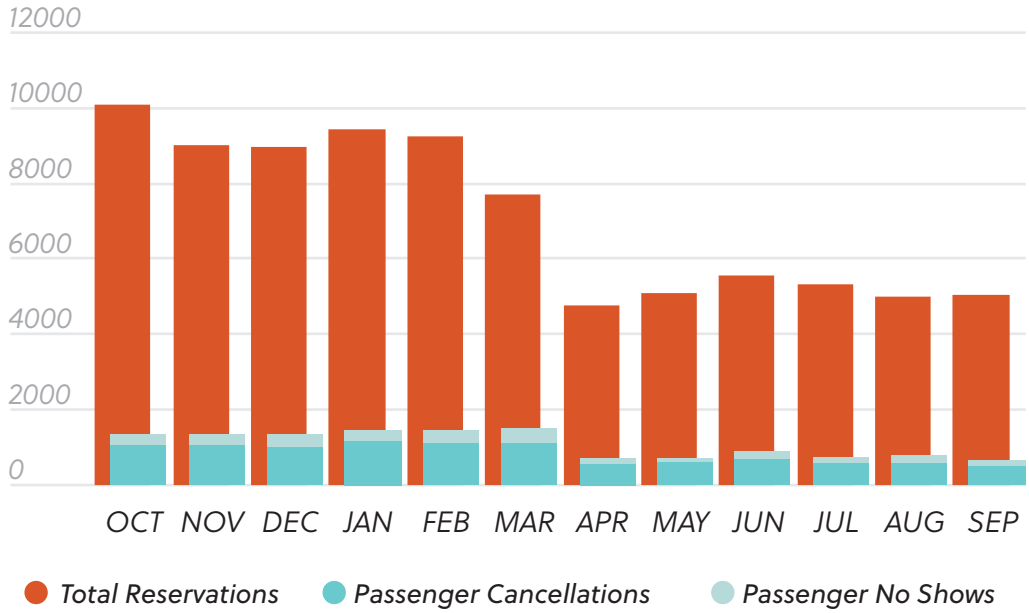

Selected Lake County Transit Metrics 2019-2020 Comparison

Lake County Transit Trips FY 19-20

Trip Funding Sources FY 19-20

Passenger Types FY 19-20

Trip Purpose FY 19-20

Lake County Connection Preventable Accidents FY 19-20

Lake County Connection Non-Preventable Accidents FY 19-20

Performance: Accidents & Road calls FY 19-20

LakeXpress Daily Averages FY 19-20