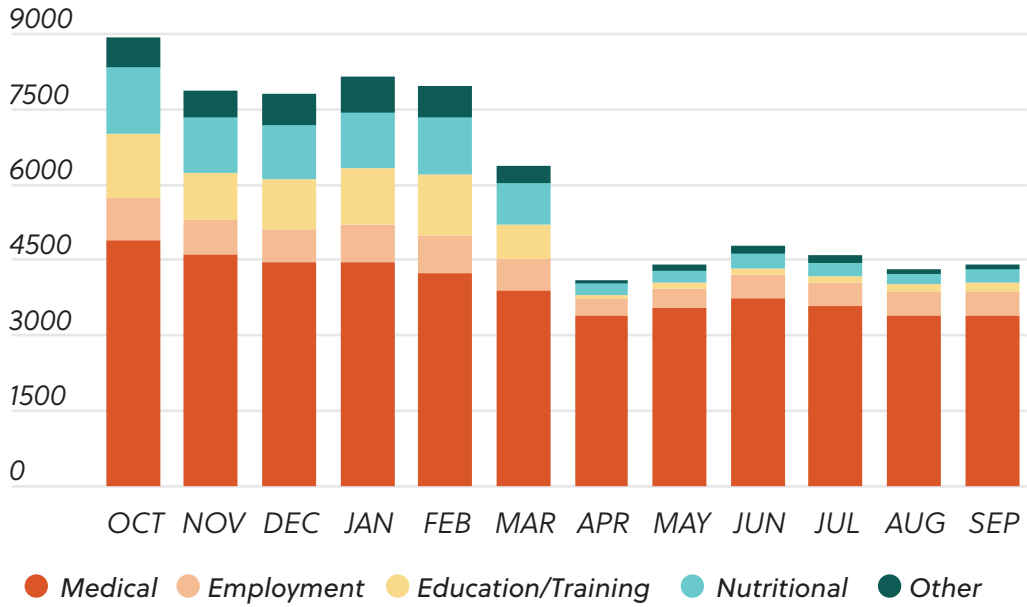

Selected Lake County Transit Metrics 2019-2020 Comparison

Lake County Transit Trips FY 19-20

Trip Funding Sources FY 19-20

Passenger Types FY 19-20

Trip Purpose FY 19-20

Lake County Connection Preventable Accidents FY 19-20

Lake County Connection Non-Preventable Accidents FY 19-20

Performance: Accidents & Road calls FY 19-20

LakeXpress Daily Averages FY 19-20